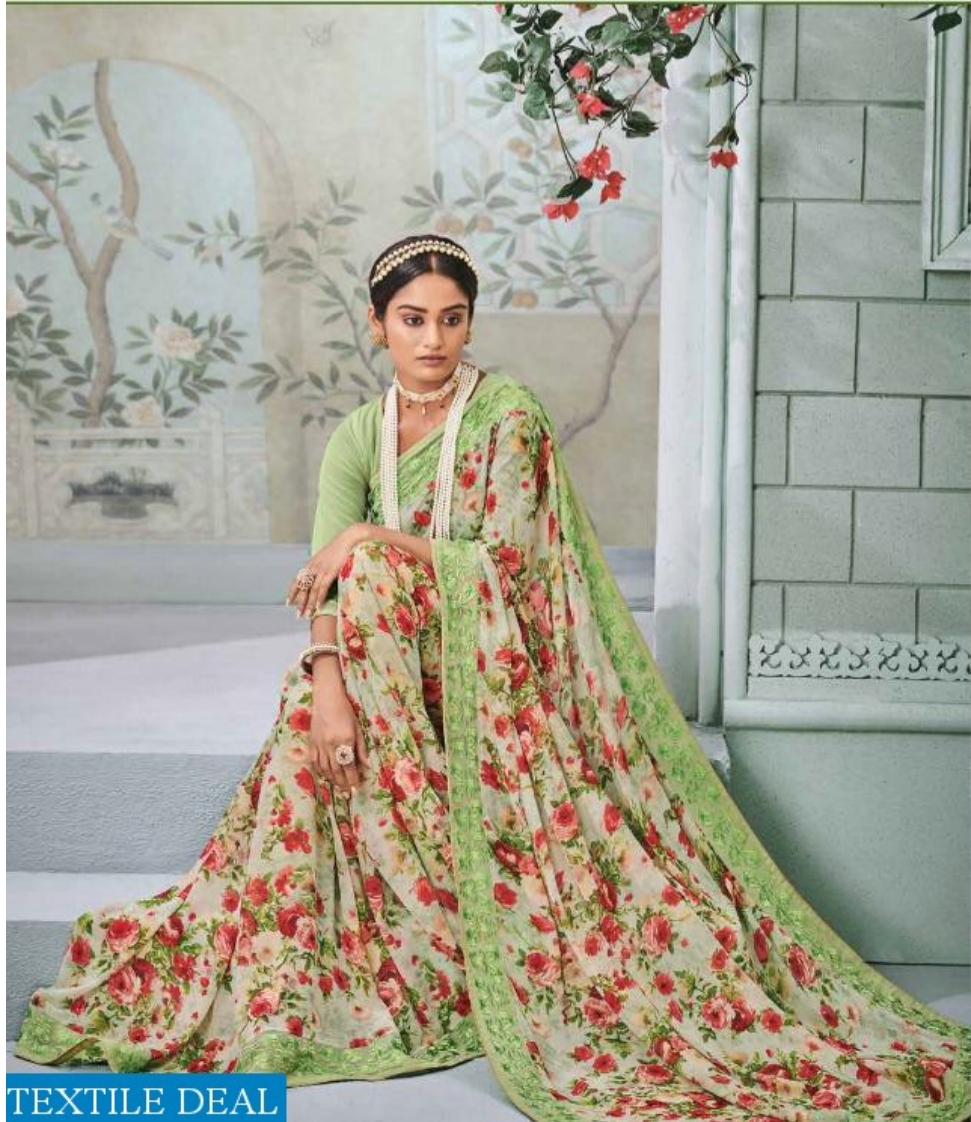

9507

TEXTILE DEAL