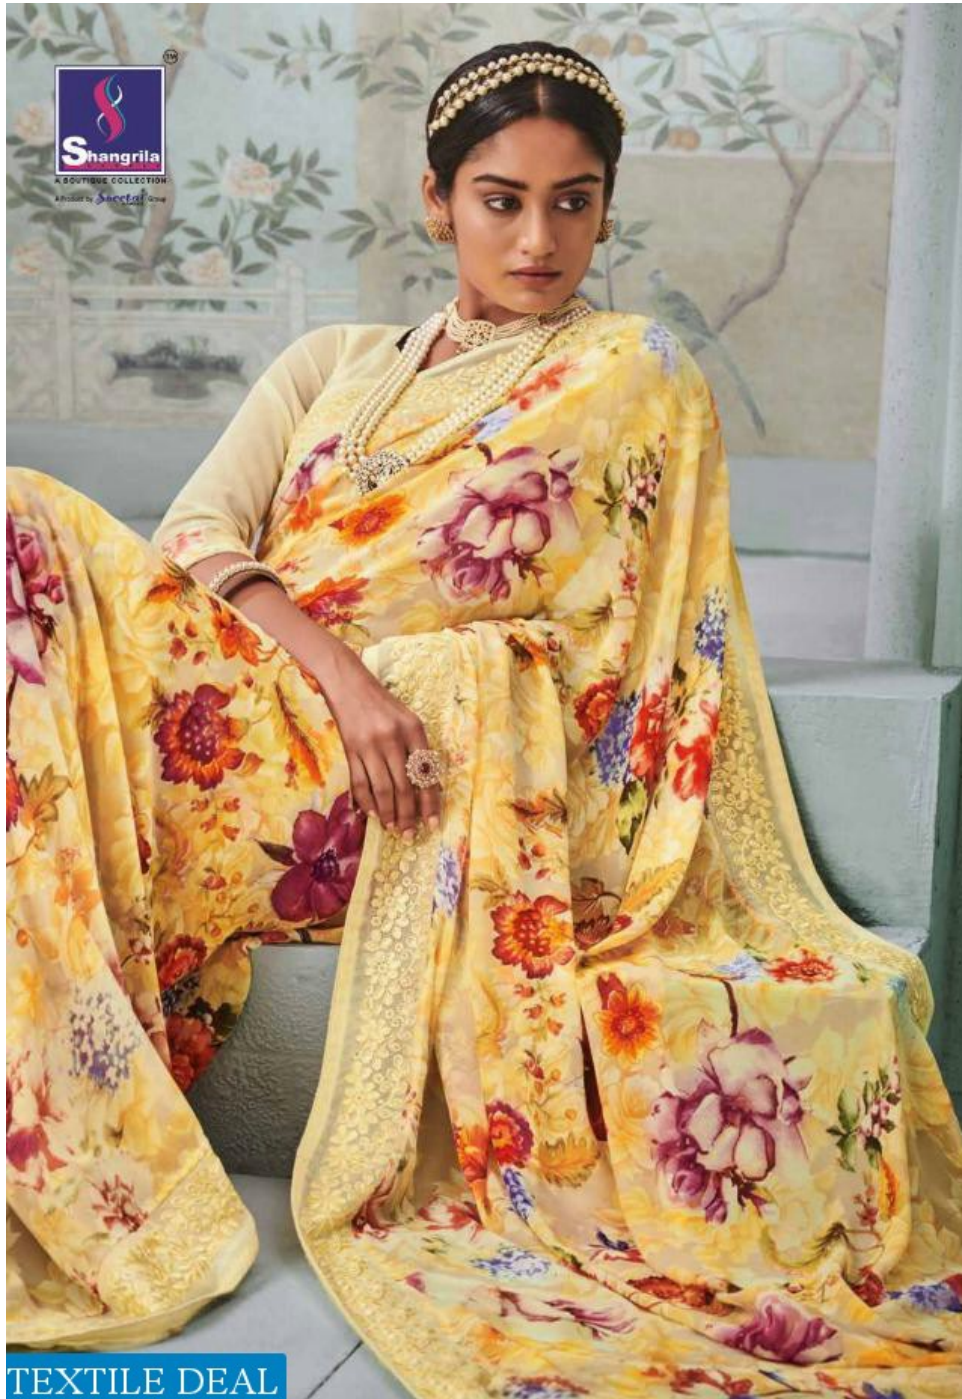

TEXTILE DEAL