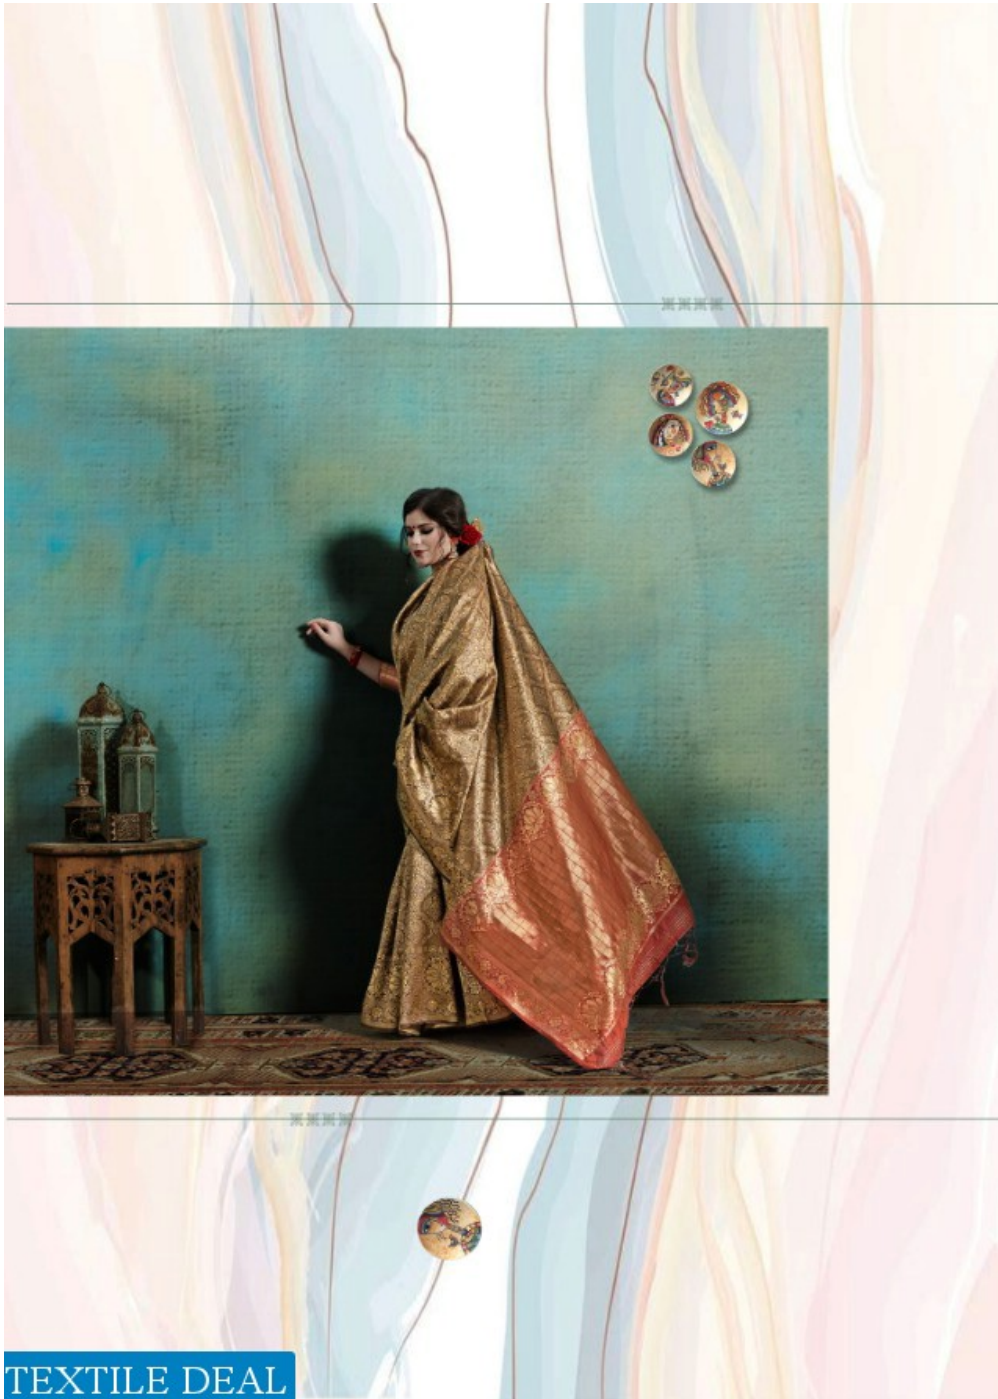

RANYA
SILK

TEXTILE DEAL

TEXTILE DEAL

美 美 美

FANTASTIC SHADE

AN INSPIRATIONAL WORLD OF FANTASY DECORATION AND COLLECTIBLES
TO LIVE IN AS HOME, FURNITURE AND TO WORK FROM
AT WORKS BY SFC.

TEXTILE DEAL

TEXTILE DEAL

FASHION STOP

*each saree gives different look to the
general design, as let the top trends for the saree.*

TEXTILE DEAL

TEXTILE DEAL

TEXTILE DEAL

AN INSPIRATIONAL

TEXTILE DEAL

TEXTILE DEAL