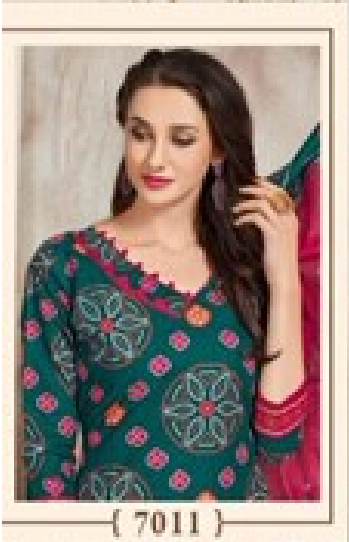

TEXTILE DEAL

Mayur
CREATION
Bandhani Special

Dazzling Dynamite

{ 7004 }

A stupendous dress with a pop of emerald and

TEXTILE DEAL

A glamorous green dress with detailed printed in a neat knee for the chest it is beautiful and eye-catching.

Mayur
Bandrahni Special

{ 7011 }

Mayur
Bandrahni Special

{ 7012 }

TEXTILE DEAL

Classy Lady

This marvellous dress is ornate and elegant.
It is a perfect ensemble for an evening.
There is print done all over in it's chic and sophisticated.