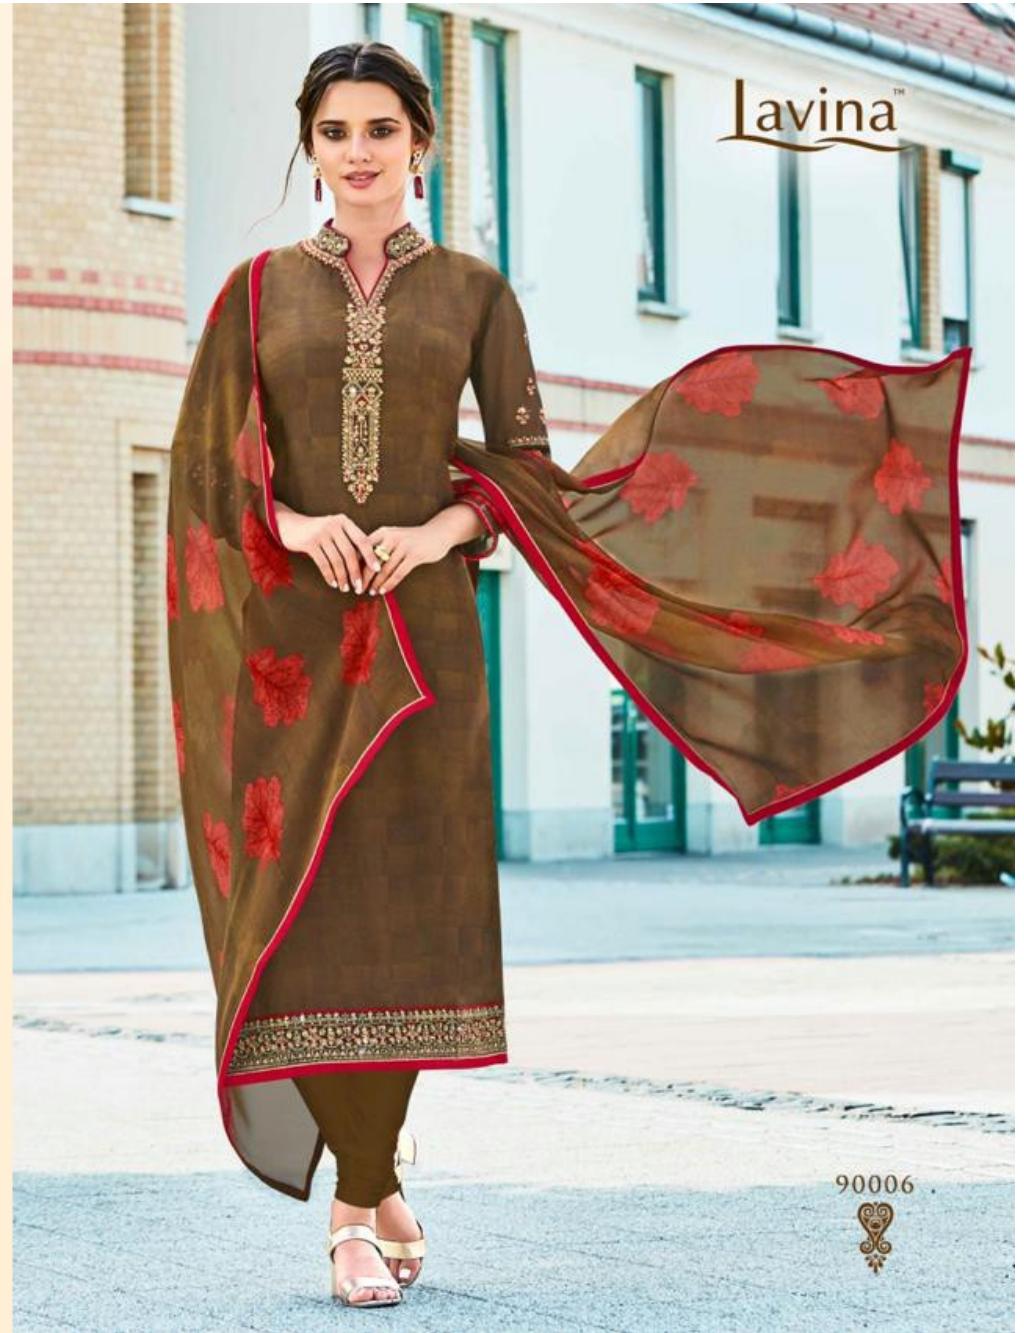

TOP

SILK CRAPE SELF PRINTED
EMBROIDERY WITH SLEEVES EMB WORK

DUPATTA

GEORGETTE DIGITAL PRINTED
WITH LACE PATTI

BOTTOM

CRAPE SOLID DYED

TEXTILE DEAL

Lavina™