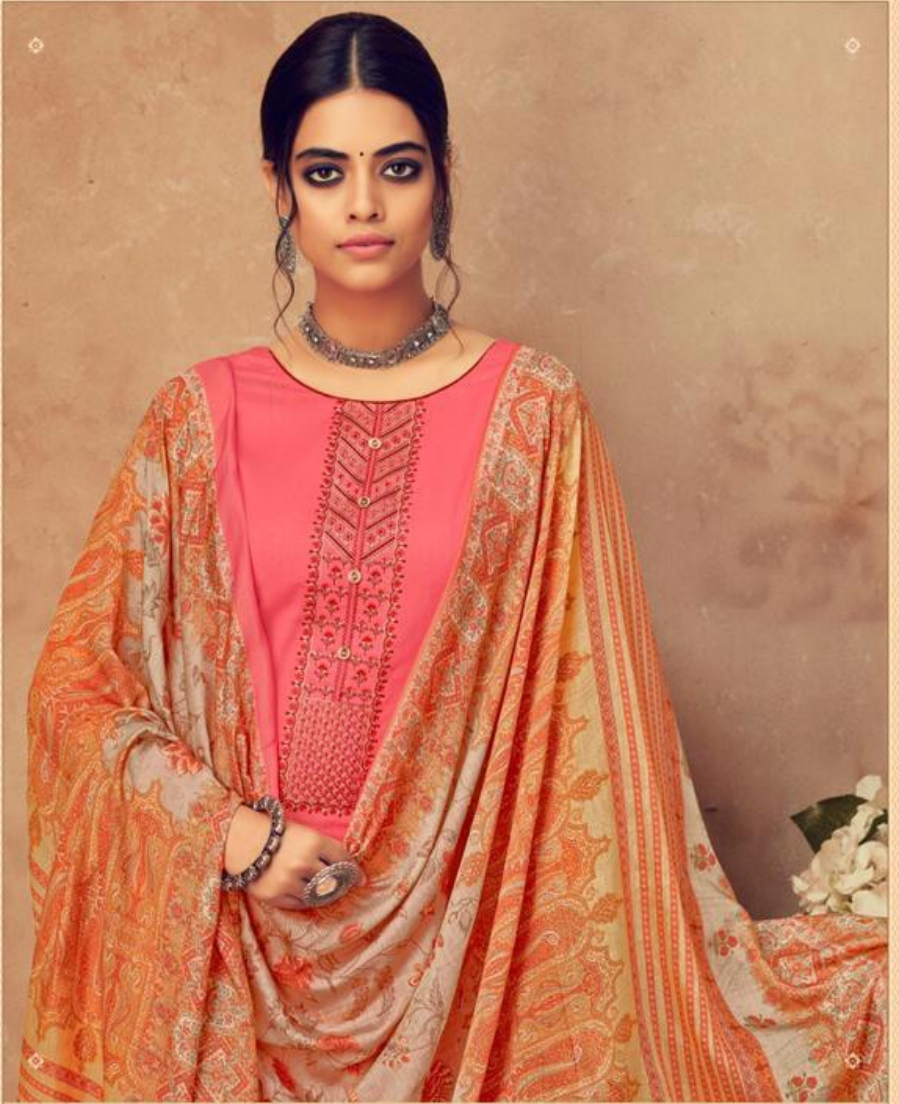

TEXTILE DEAL

A girl should be two thing , classy & fabulous
Unique & different is the next generation of beautiful

code # 1008