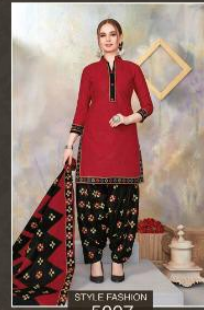

TEXTILE DEAL

BALAJITM
Cotton
Designer Salwar Suit
RAJWADI PATIYALA

STYLE FASHION
5012

TEXTILE DEAL

STYLE FASHION
5001

STYLE FASHION
5002

STYLE FASHION
5003

STYLE FASHION
5004

STYLE FASHION
5005

STYLE FASHION
5006

STYLE FASHION
5007

STYLE FASHION
5008

STYLE FASHION
5009

STYLE FASHION
5010

STYLE FASHION
5011

STYLE FASHION
5012

 **BALAJI**TM
Cotton
Designer Salwar Suit

RAJWADI PATIYALA
Vol-5

TEXTILE DEAL

TEXTILE DEAL

STYLE FASHION
5010

fashion

is a canvas and you are the color that adds meaning to it...

TEXTILE DEAL