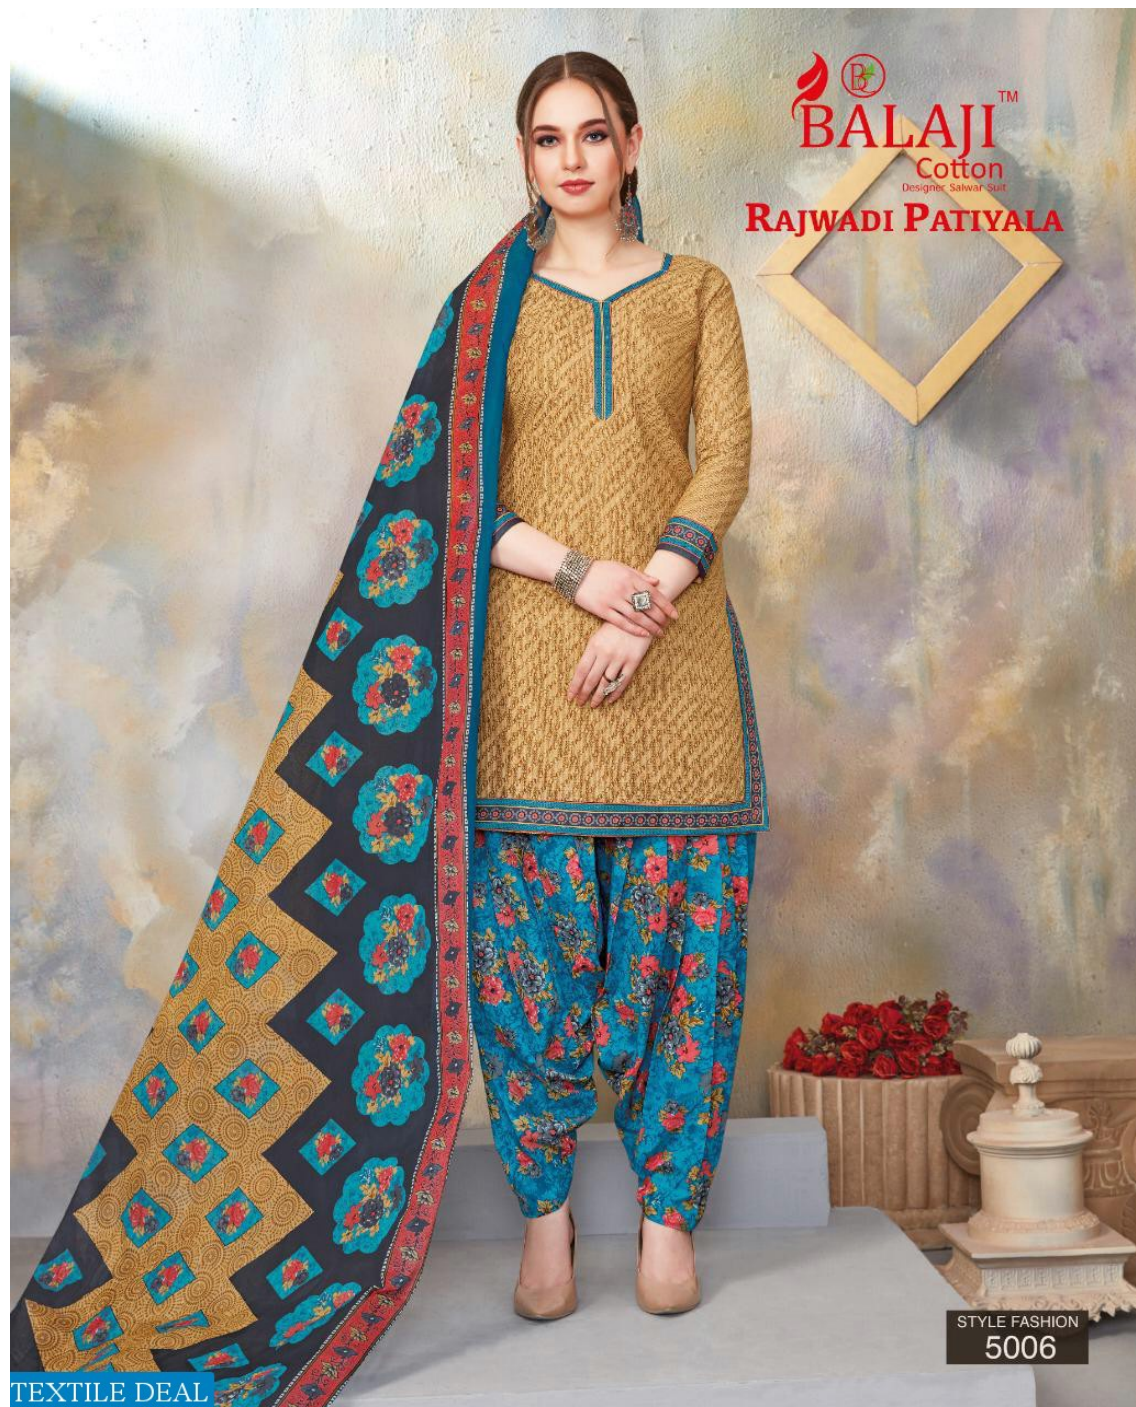

BALAJI™
Cotton
Designer Salwar Suit
RAJWADI PATIYALA

STYLE FASHION
5006

TEXTILE DEAL