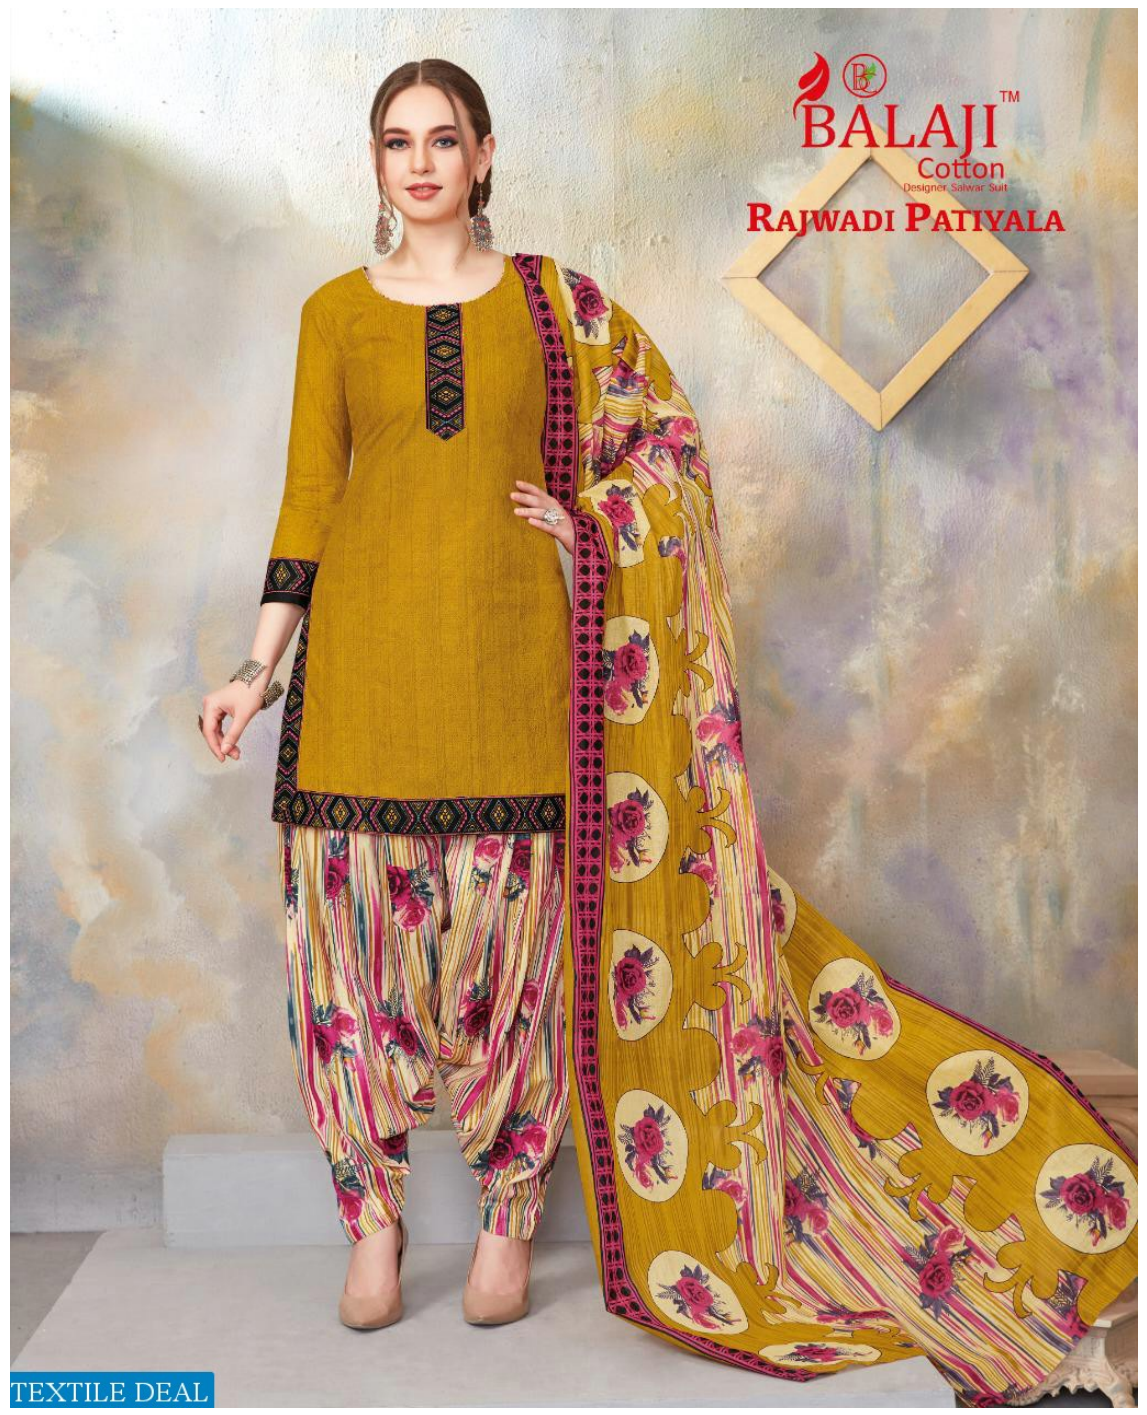

BALAJI^{TM}
Cotton
Designer Salwar Suit
RAJWADI PATIYALA

TEXTILE DEAL