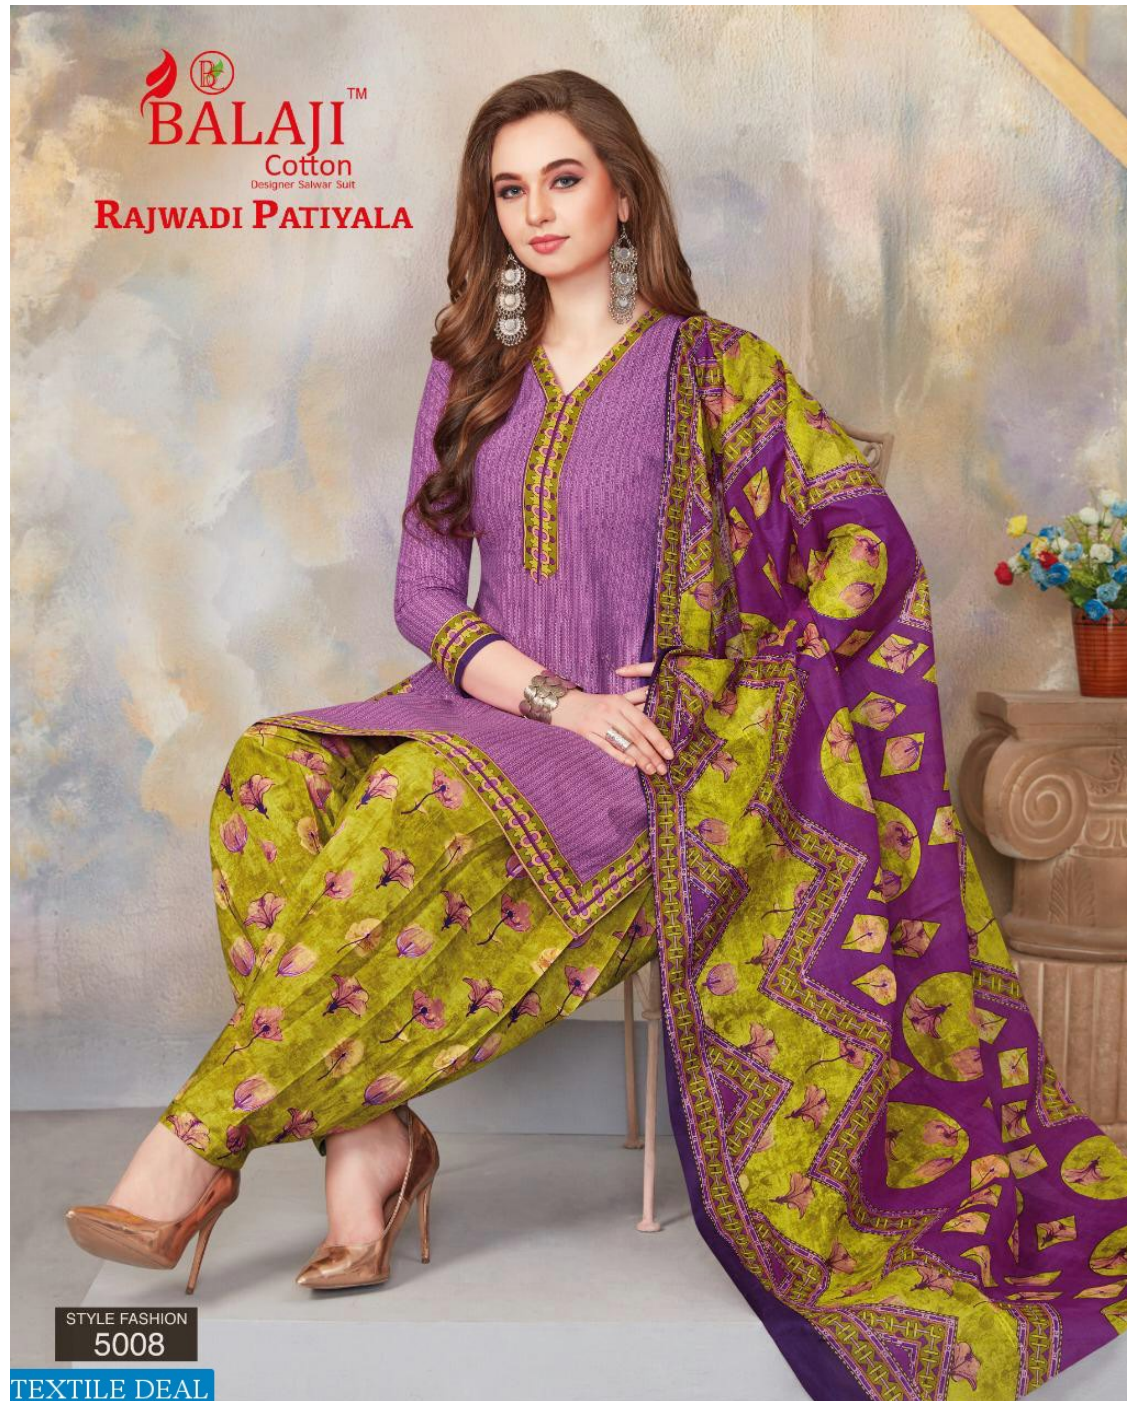

BALAJI^{TM}
Cotton
Designer Salwar Suit
RAJWADI PATIYALA

STYLE FASHION
5008

TEXTILE DEAL