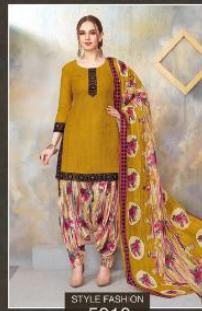

TEXTILE DEAL

BALAJITM
Cotton
Designer Salwar Suit
RAJWADI PATIYALA

STYLE FASHION
5012

TEXTILE DEAL

STYLE FASHION
5001

STYLE FASHION
5002

STYLE FASHION
5003

STYLE FASHION
5004

STYLE FASHION
5005

STYLE FASHION
5006

STYLE FASHION
5007

STYLE FASHION
5008

STYLE FASHION
5009

STYLE FASHION
5010

STYLE FASHION
5011

STYLE FASHION
5012

 **BALAJI**TM
Cotton
Designer Salwar Suit

RAJWADI PATIYALA
Vol-5

TEXTILE DEAL

TEXTILE DEAL

STYLE FASHION
5010

fashion

is a canvas and you are the color that adds meaning to it...

TEXTILE DEAL