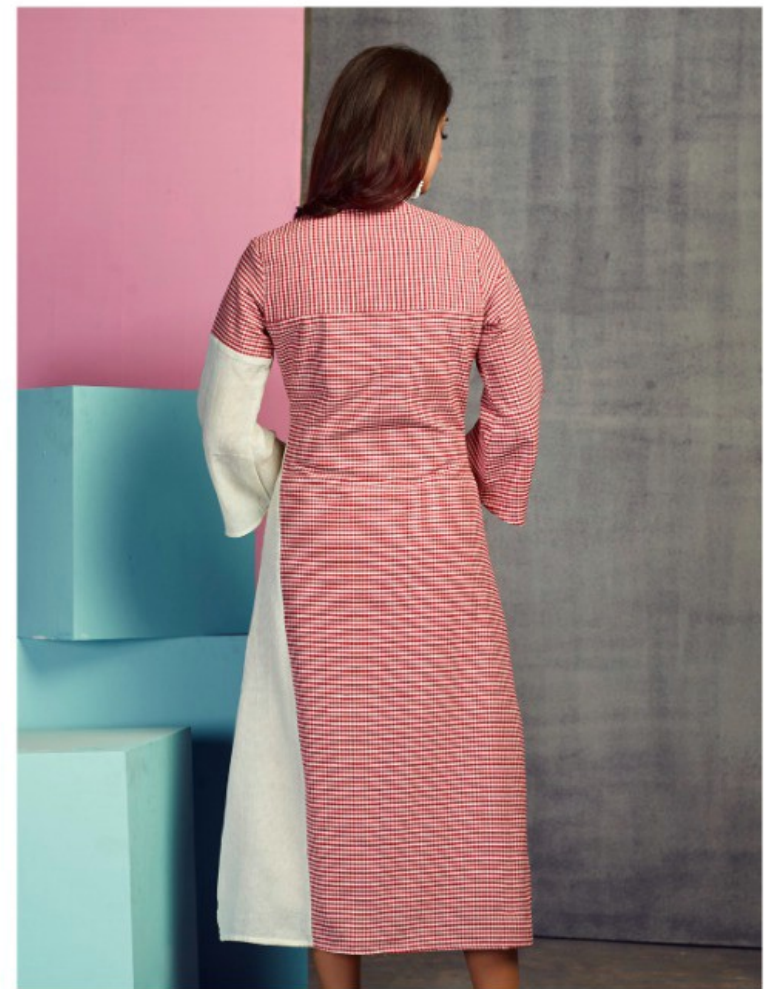

TEXTILE DEAL

TUCUTE

AND ALL THAT'S BEST OF DARK
AND BRIGHT. MEET IN HER ASPECT
AND HER EYES.

TC463

TEXTILE DEAL