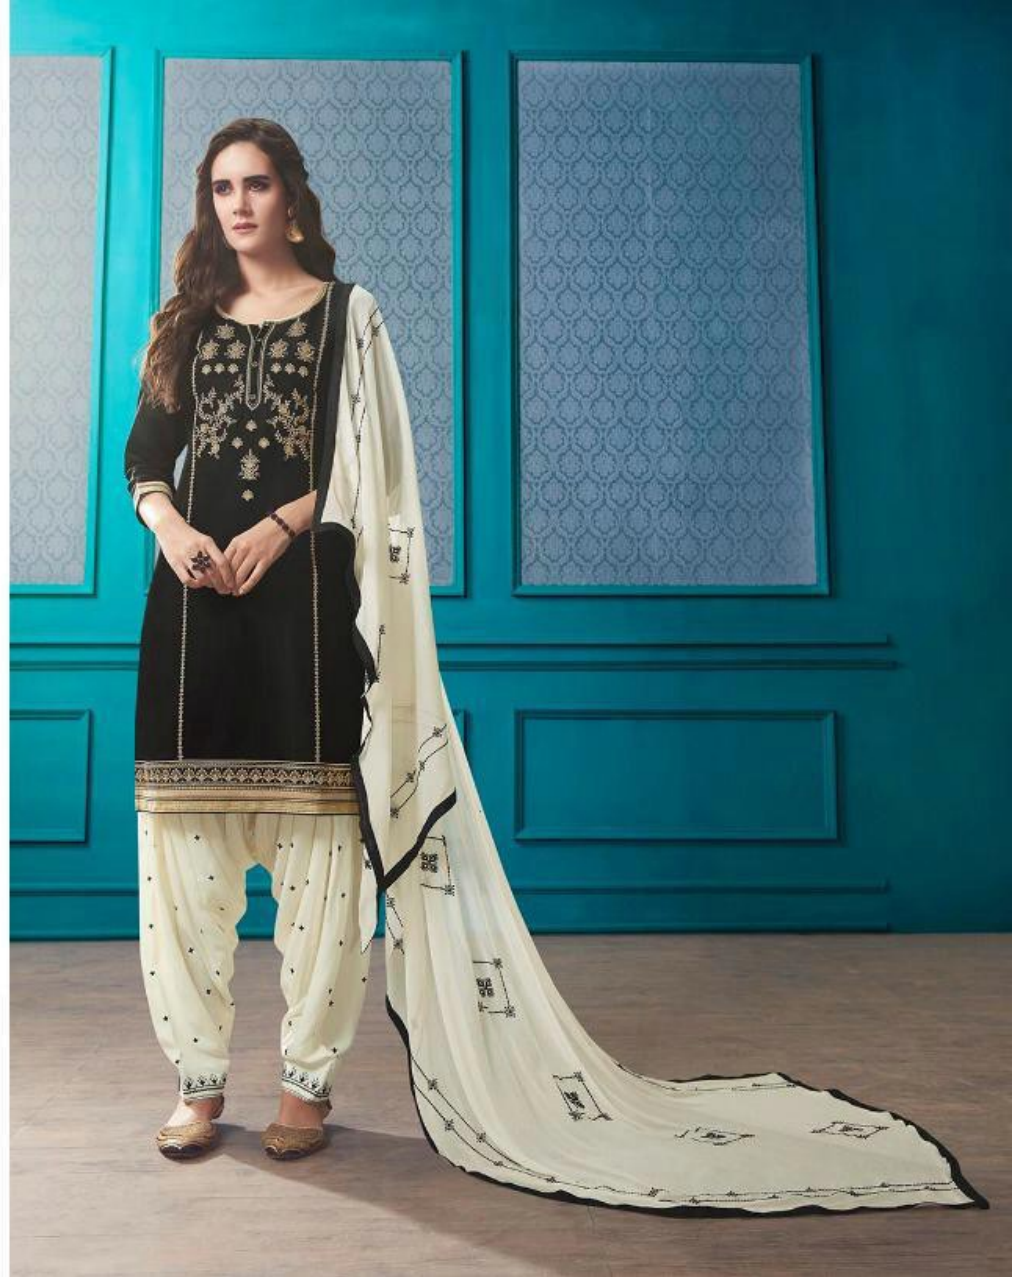

"Clothing is a form of self-expression - there are hints about who you are in what you wear."