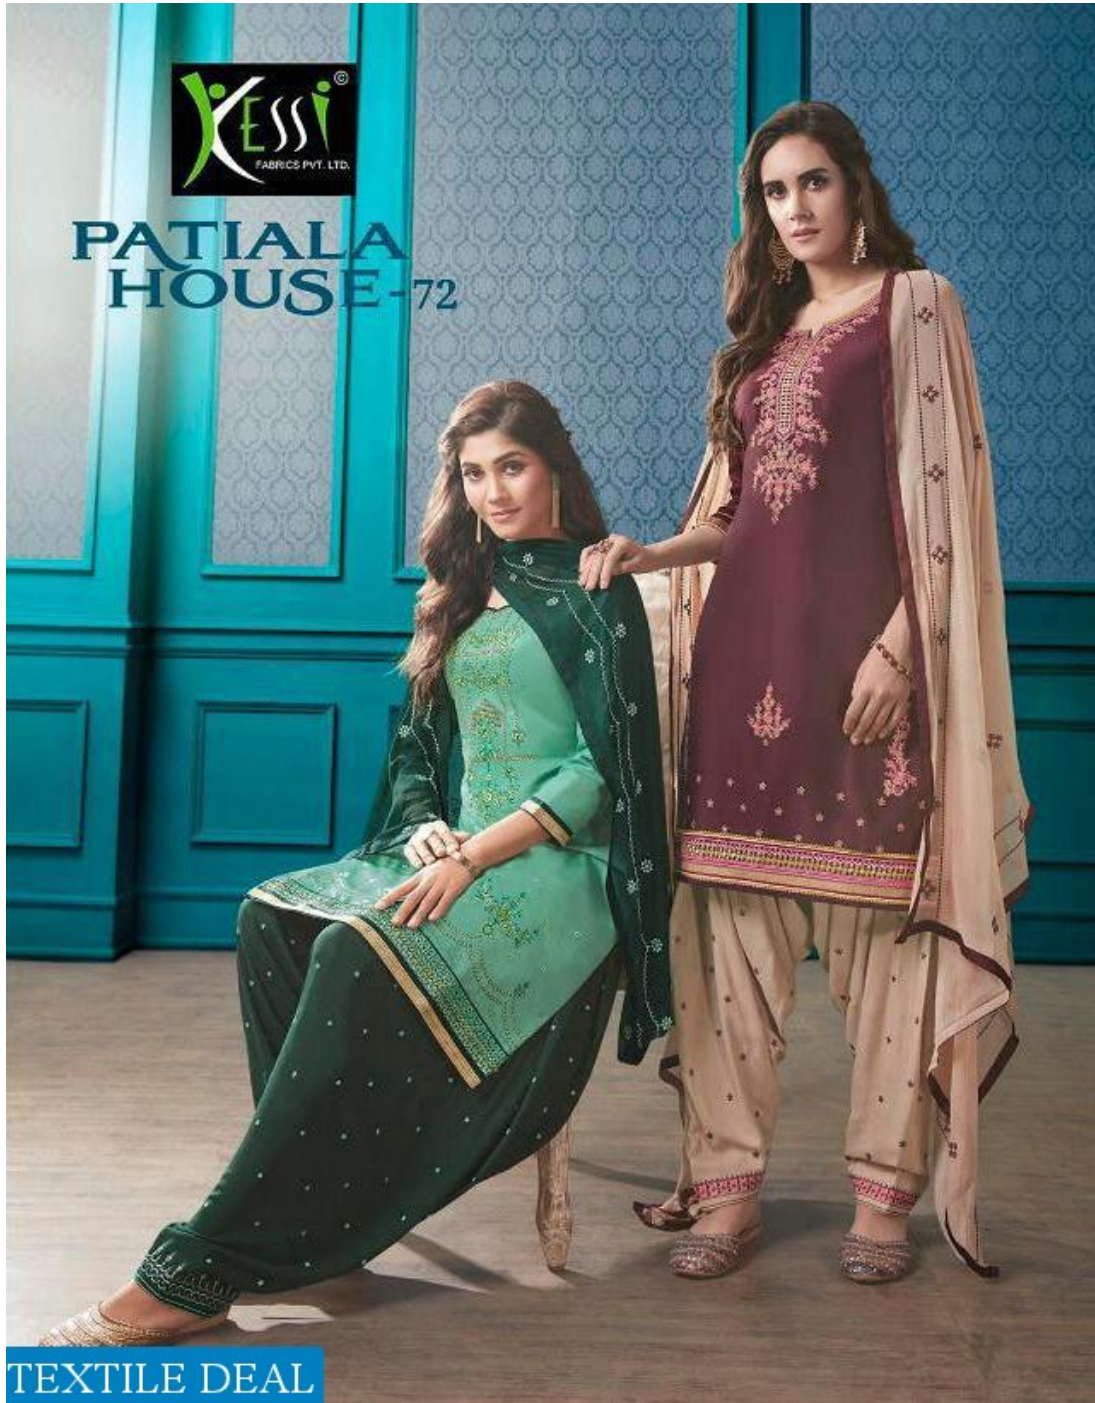

# PATIALA HOUSE -72

TEXTILE DEAL

*The life of*  
elegance

*"Elegance is a statement, an attitude. Elegant women are women of character with confidence."*

TEXTILE DEAL

5091

The form of  
e x p r e s s i o n  
5093

5092

TEXTILE DEAL

TEXTILE DEAL

"Colour is the place where our brain and universe meet." 5095

The most powerful  
color is  
teal

*The new*  
attitude

*"match solids with patterns... The combination of contrasts here both flares and flatters you in comfortable mode"*

5094

TEXTILE DEAL

TEXTILE DEAL

*The Trendiest*  
**showcase**

*"When you see this dress, be assured it would be the perfect statement piece in the look book."*

TEXTILE DEAL

*the fashion*  
fanfare

5086