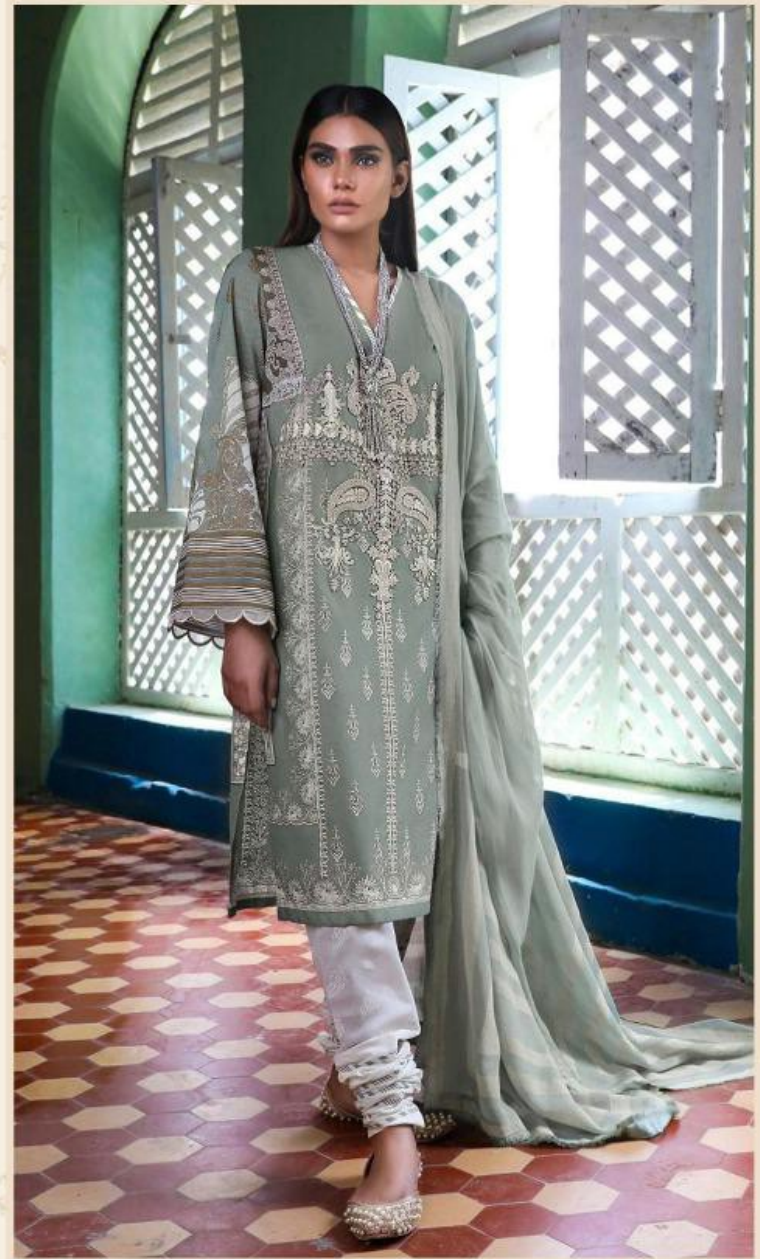

SANA SAFINAZ
Kurnool collection 19

S

CODE 166

TEXTILE DEAL

CODE 162

TEXTILE DEAL

TEXTILE DEAL

CODE 164