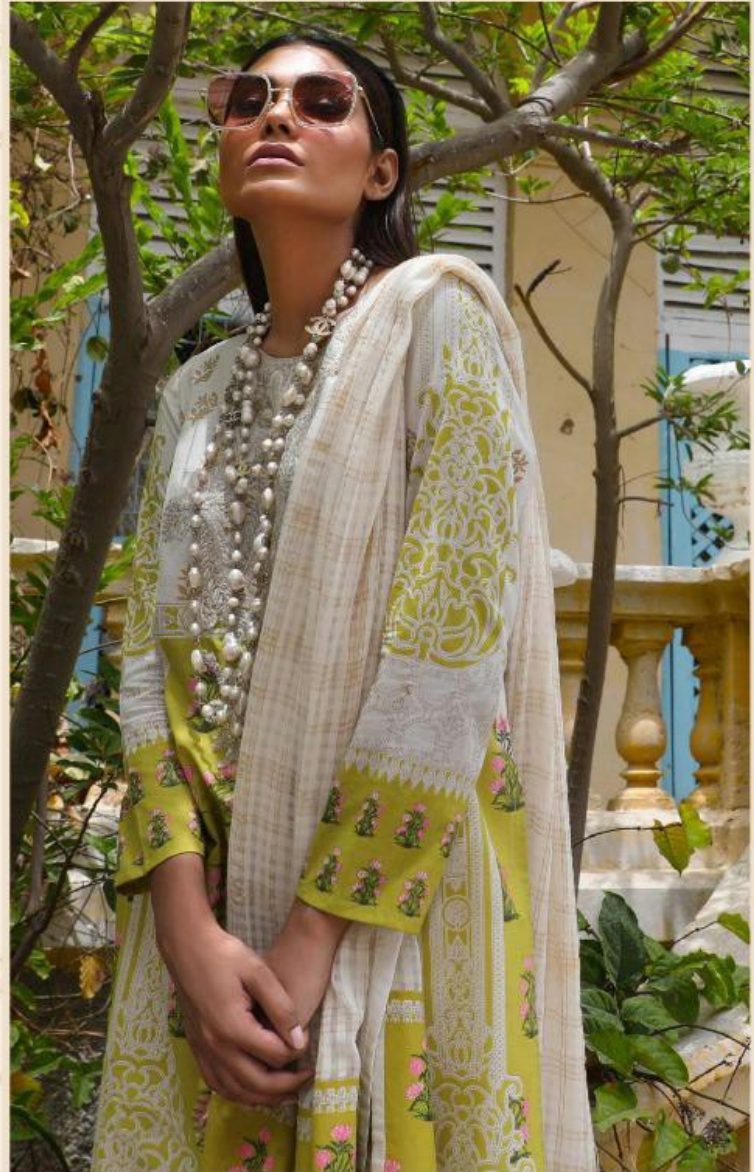

DS

CODE 165

TEXTILE DEAL