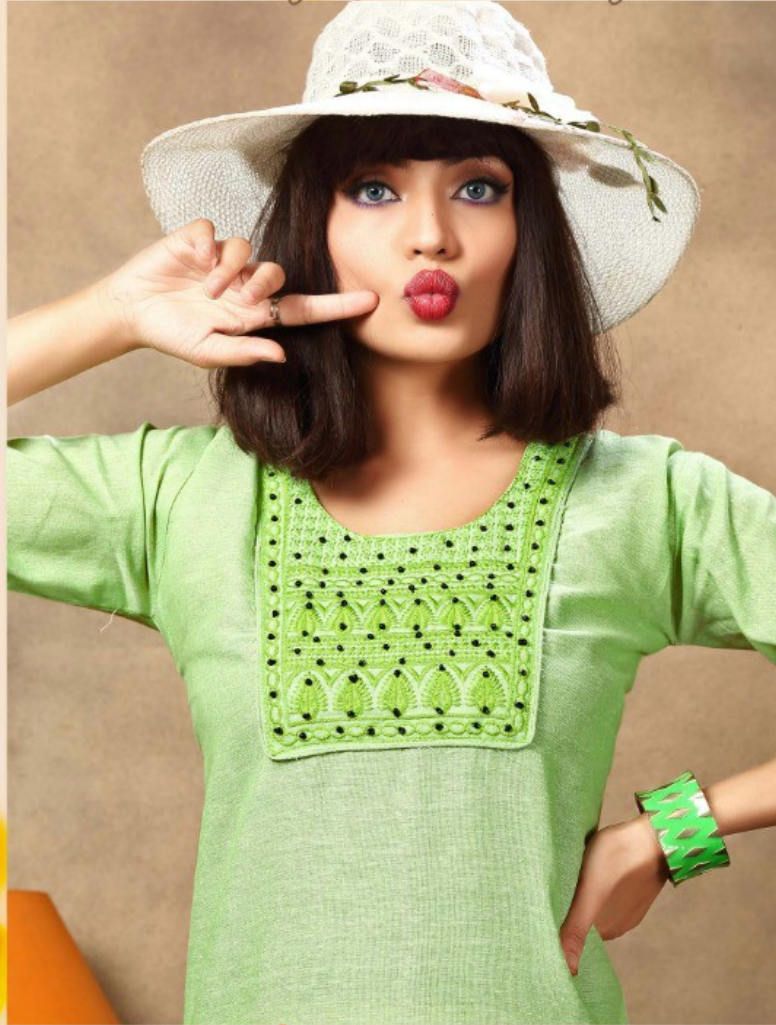

Baby Doll Stylista

1008

Baby Doll Stylista

1004

TEXTILE DEAL

Glam up with fresh colors

1003

The Red Pall kurta like evening Gown suits your outdoor and party needs.

TEXTILE DEAL

The Green signal makes u go

1006

Green Lady

TEXTILE DEAL

TEXTILE DEAL

Fashion is all abt funky

1007 *Dolly girl*

White balances all

1005

TEXTILE DEAL

KAJAL

Fabric - Cotton Malange
Length - 42
Sizes - L, XL, XXL
Concept - Neck work with Hand Work

TEXTILE DEAL

The Blue Chhanel

1002.
DISTINCT