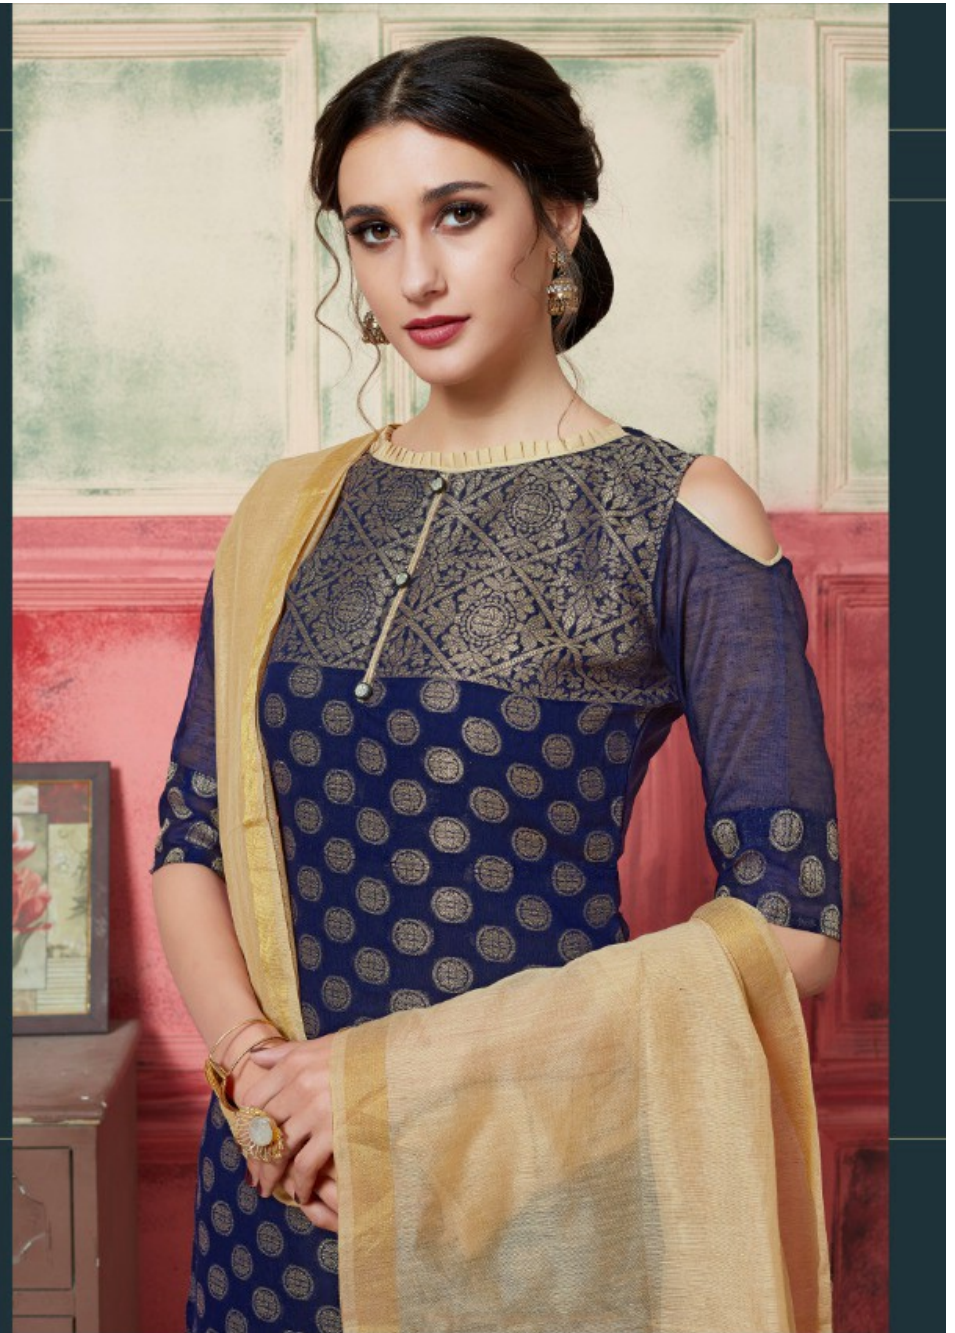

EXOTIC FLORAL

Each outfit is a mix of modern
elements, past, and traditional
values, the rich hand-drawn
fabrics, regal looks and the
social extravagance of our
heritage, the apparel is

TEXTILE DEAL

D.NO.6403

TEXTILE DEAL

MAJESTIC SHADE

Turn every head your way
as you stroll across in an earth
from the new ethnic collection Celebrate your class side
with this perfect concoction of chic style

D.NO.6404

TEXTILE DEAL