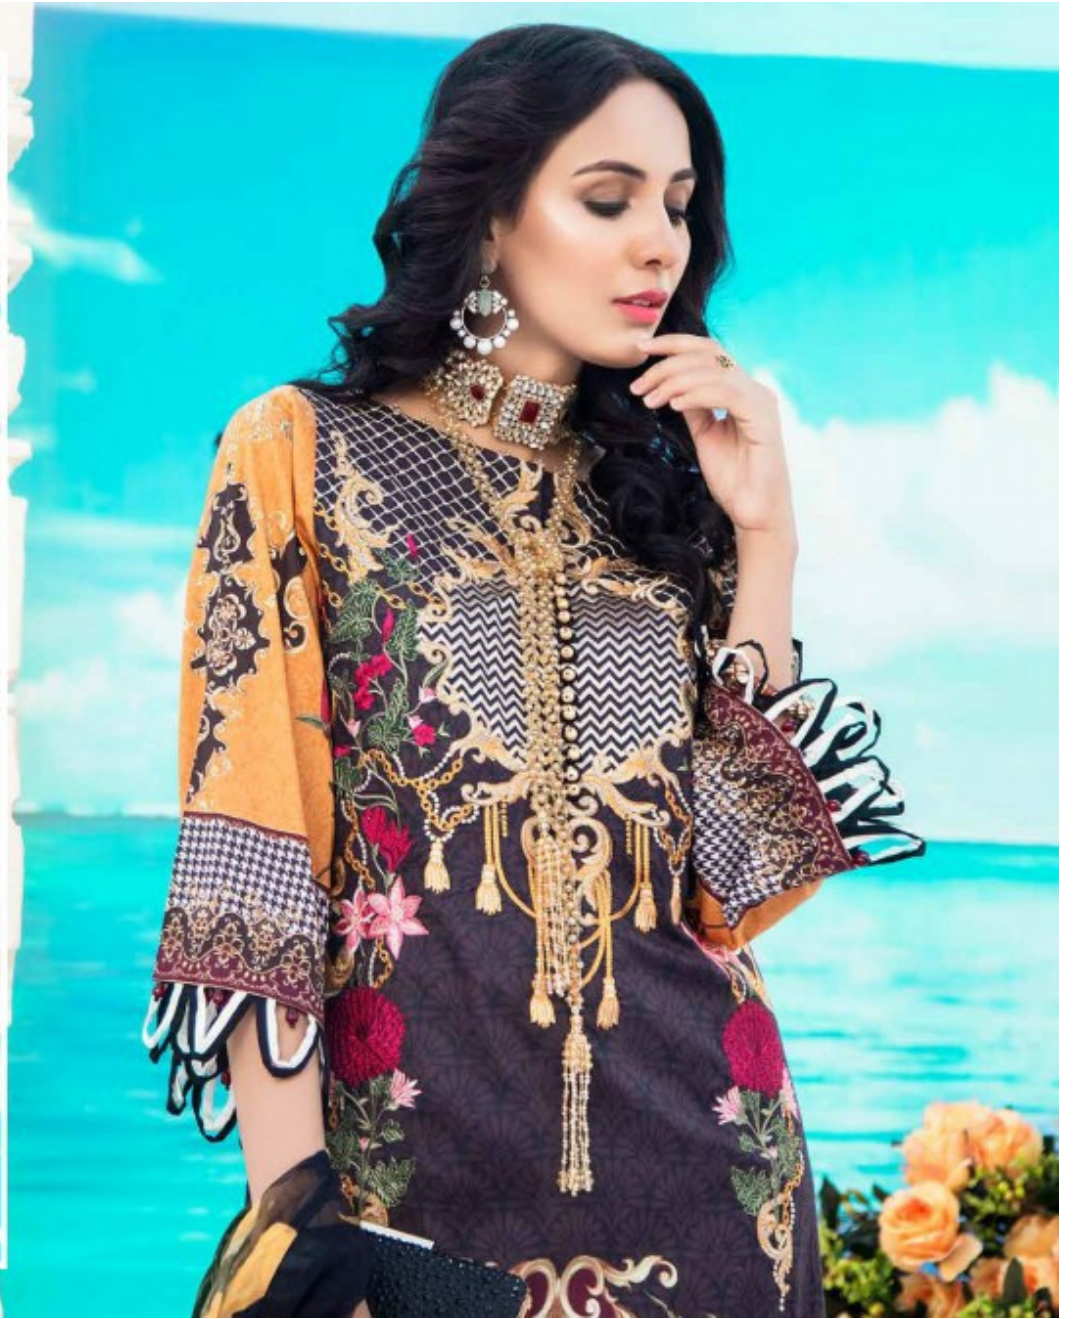

TEXTILE DEAL

SMART CLOTHES FOR A  
SMARTER YOU

TEXTILE DEAL

TEXTILE DEAL

TEXTILE DEAL

A SPE-

TEXTILE DEAL

EVEN IN THE SUMMERS CERTAIN BEAUTIFUL COLOURS SUCH AS THE DARK TONES WILL BE APPLIED TO A SENSE OF QUIET AND TRANQUILITY TO ADD MORE DRAMA TO THE FABRIC'S ABILITY OF STORYTELLING. THIS REMARKABLE DRESS IS PERFECT FOR THE WOMAN WHO WANTS TO EXUDE HIGH CONFIDENCE AND ON FLEEK FASHION.