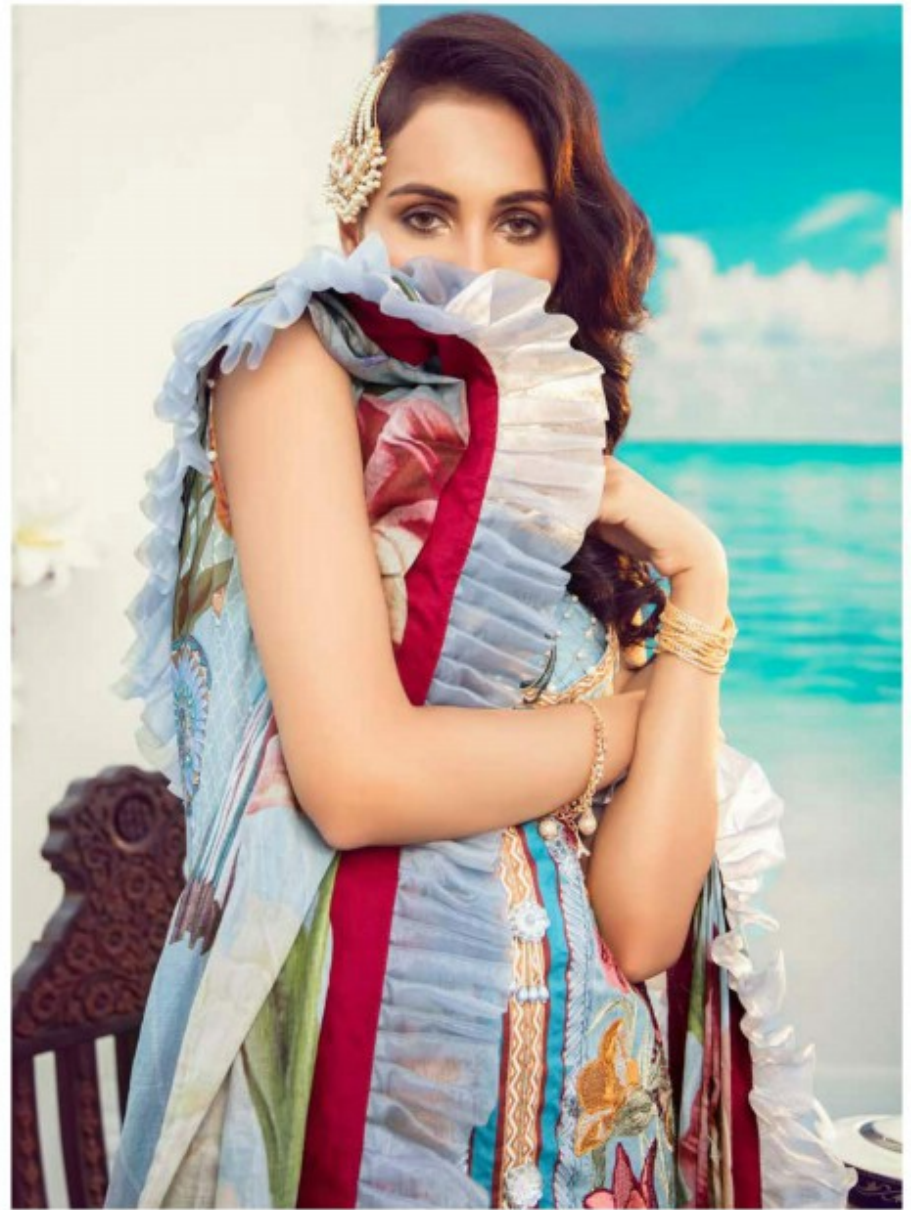

TEXTILE DEAL