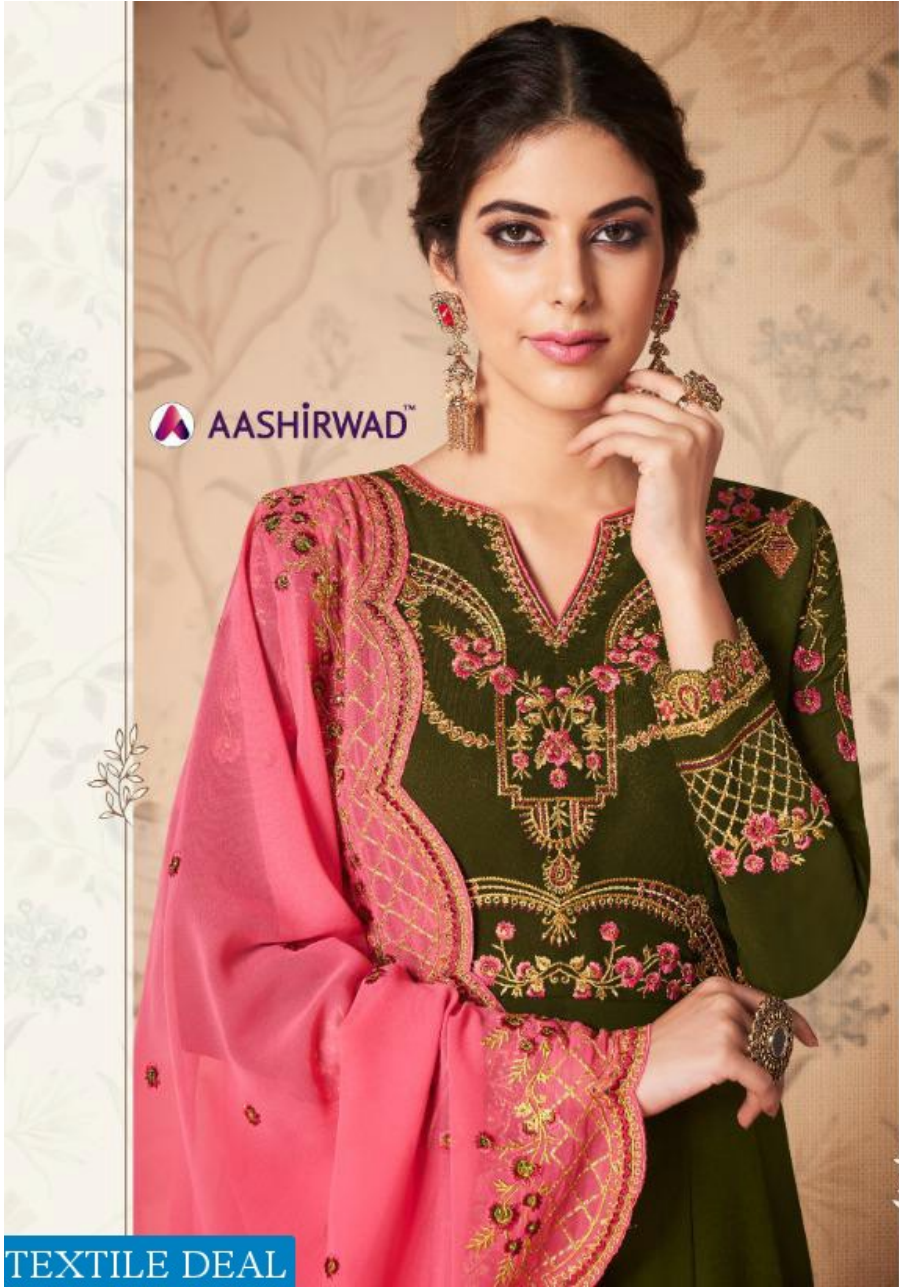

TEXTILE DEAL