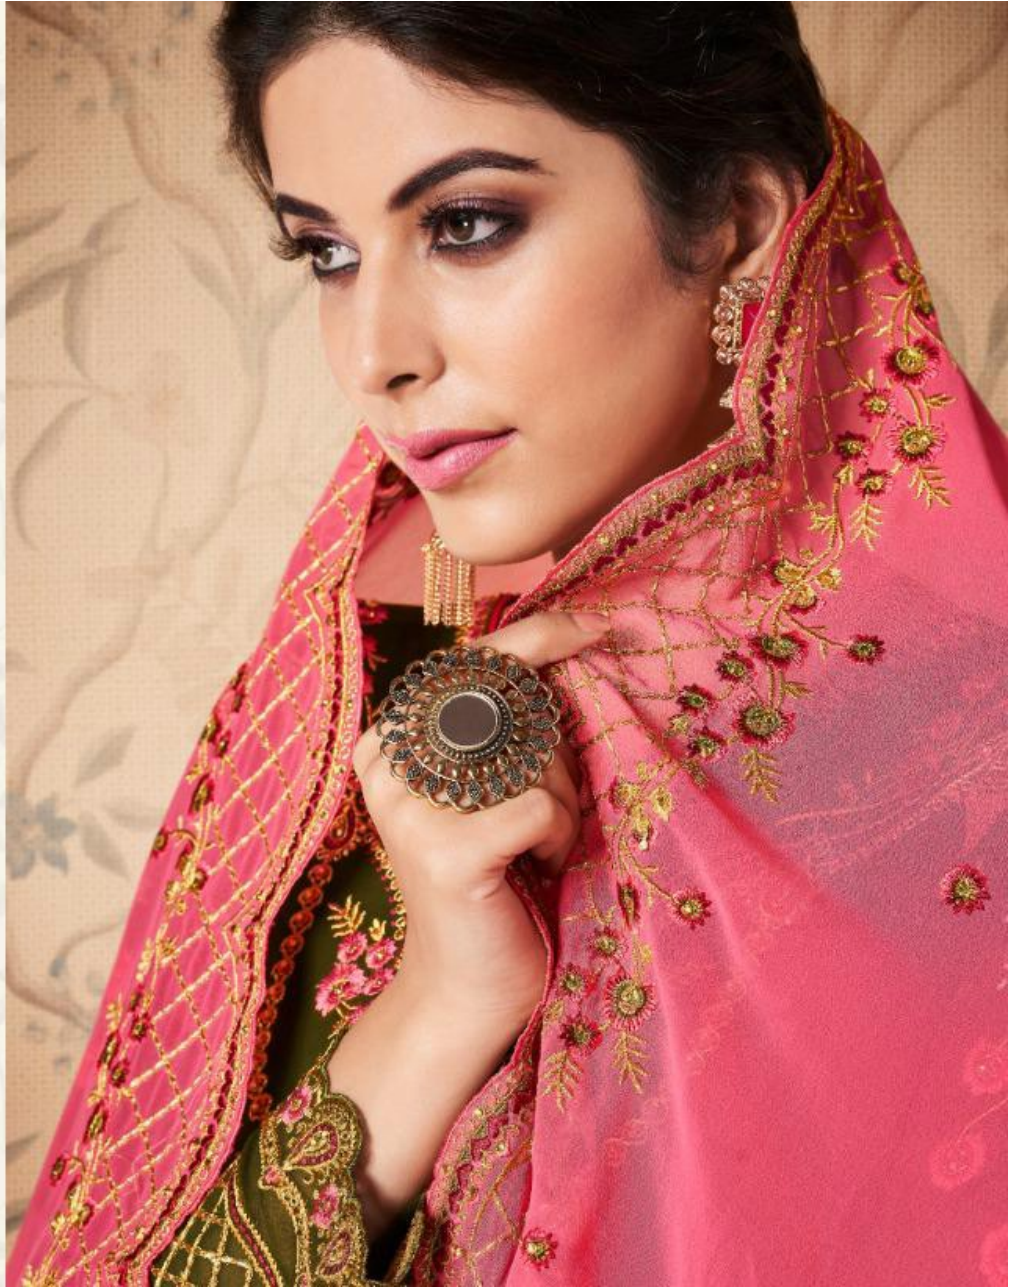

TEXTILE DEAL