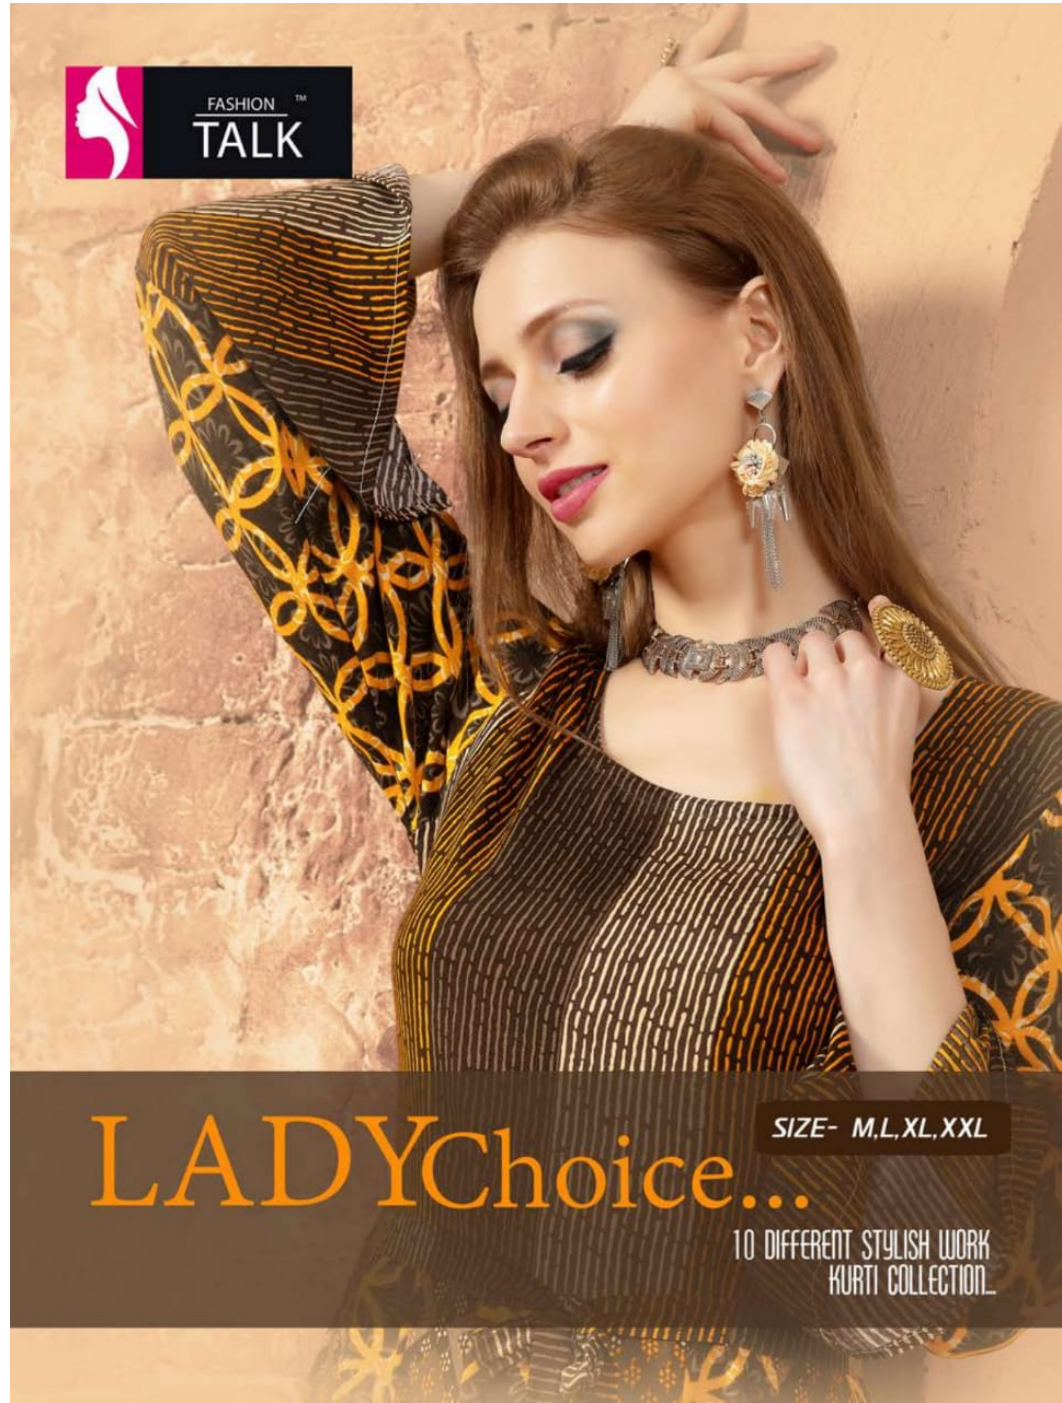

FASHION™
TALK

LADYChoice...

SIZE- M,L,XL,XXL

10 DIFFERENT STYLISH WORK
KURTI COLLECTION...

WITHOUT
HARD
WORK
NOTHING
GROWS

weeds
G
P

FASHION™
TALK

FASHION
TALK

106

Material: Heavy Reyon

NRI COLLECTION...

WHAT'S
NEW

FASHION™
TALK

OUR
FINANCE
COMPANY.

ARE TRYING
CHANGE THAT

FASHION
TALK