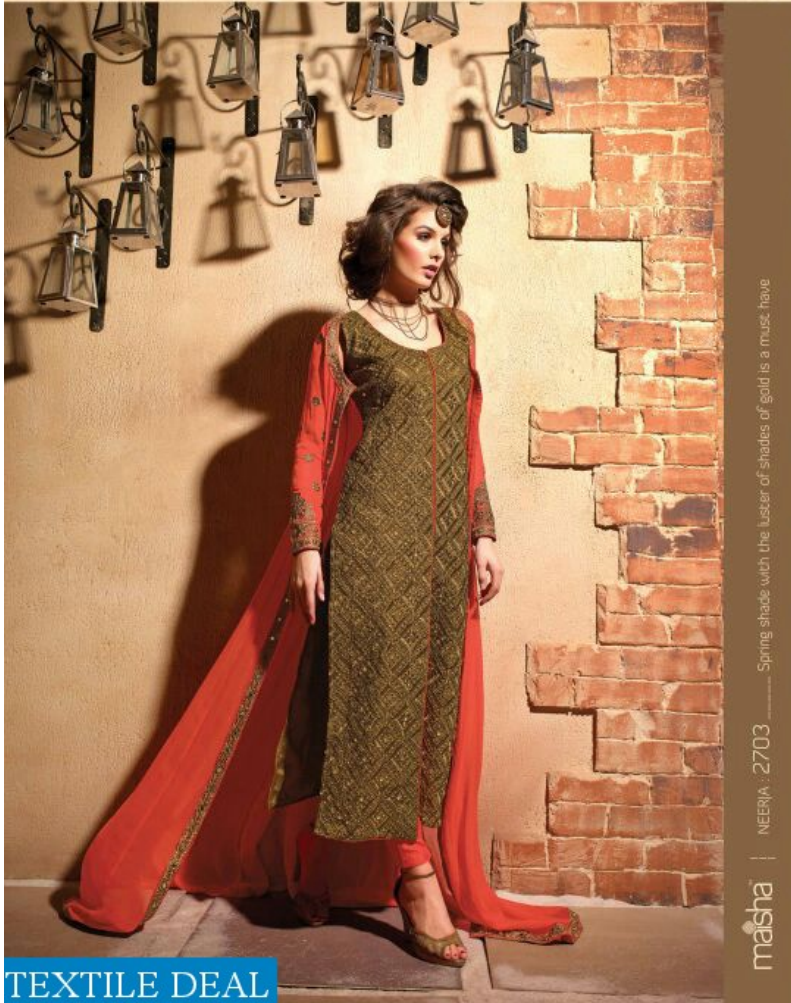

maisha | NEERJA | 2701 Classic wine red paired with sophisticated silhouettes

TEXTILE DEAL

TEXTILE DEAL

maisha | NEERJA - 2702 | Chic look with hand embroidered intricate designs

TEXTILE DEAL

masha | NEERVA - 2702 ----- Deep shades of blue which redefine glamour

TEXTILE DEAL

masha | NEEBIA 2704 — The mood is in tune for a gentle chic vintage look

TEXTILE DEAL

TEXTILE DEAL

TEXTILE DEAL

TEXTILE DEAL

masha | NEERIA 2707 | Meticulously crafted designs with a unique color