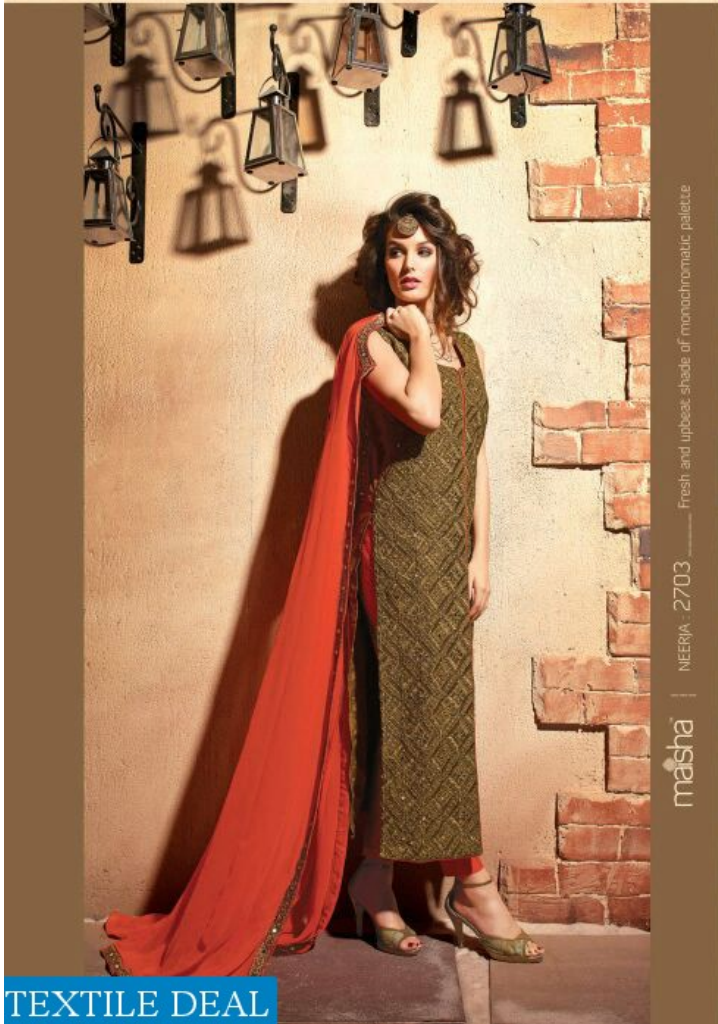

maisha | NEERJA | 2701 Classic wine red paired with sophisticated silhouettes

TEXTILE DEAL

TEXTILE DEAL

maisha | NEERJA - 2702 | Chic look with hand embroidered intricate designs

TEXTILE DEAL

masha | NEERVA - 2702 ----- Deep shades of blue which redefine glamour

TEXTILE DEAL

masha | NEEBIA 2704 — The mood is in tune for a gentle chic vintage look

TEXTILE DEAL

TEXTILE DEAL

TEXTILE DEAL

TEXTILE DEAL

masha | NEERIA 2707 | Meticulously crafted designs with a unique color

TEXTILE DEAL

TEXTILE DEAL

maisha

NEERIA - 2707

Distinctive embellishments with a vibrant new shade

TEXTILE DEAL

masha | NEERA | 2708 Perfect intermingling of sophistication and art

maisha | NEERJA - 2709 Outfits for strong and opinionated women with glam

maisha™

TEXTILE DEAL

TEXTILE DEAL

masha | NEERIA - 2701 Elements of femininity with golden glow.