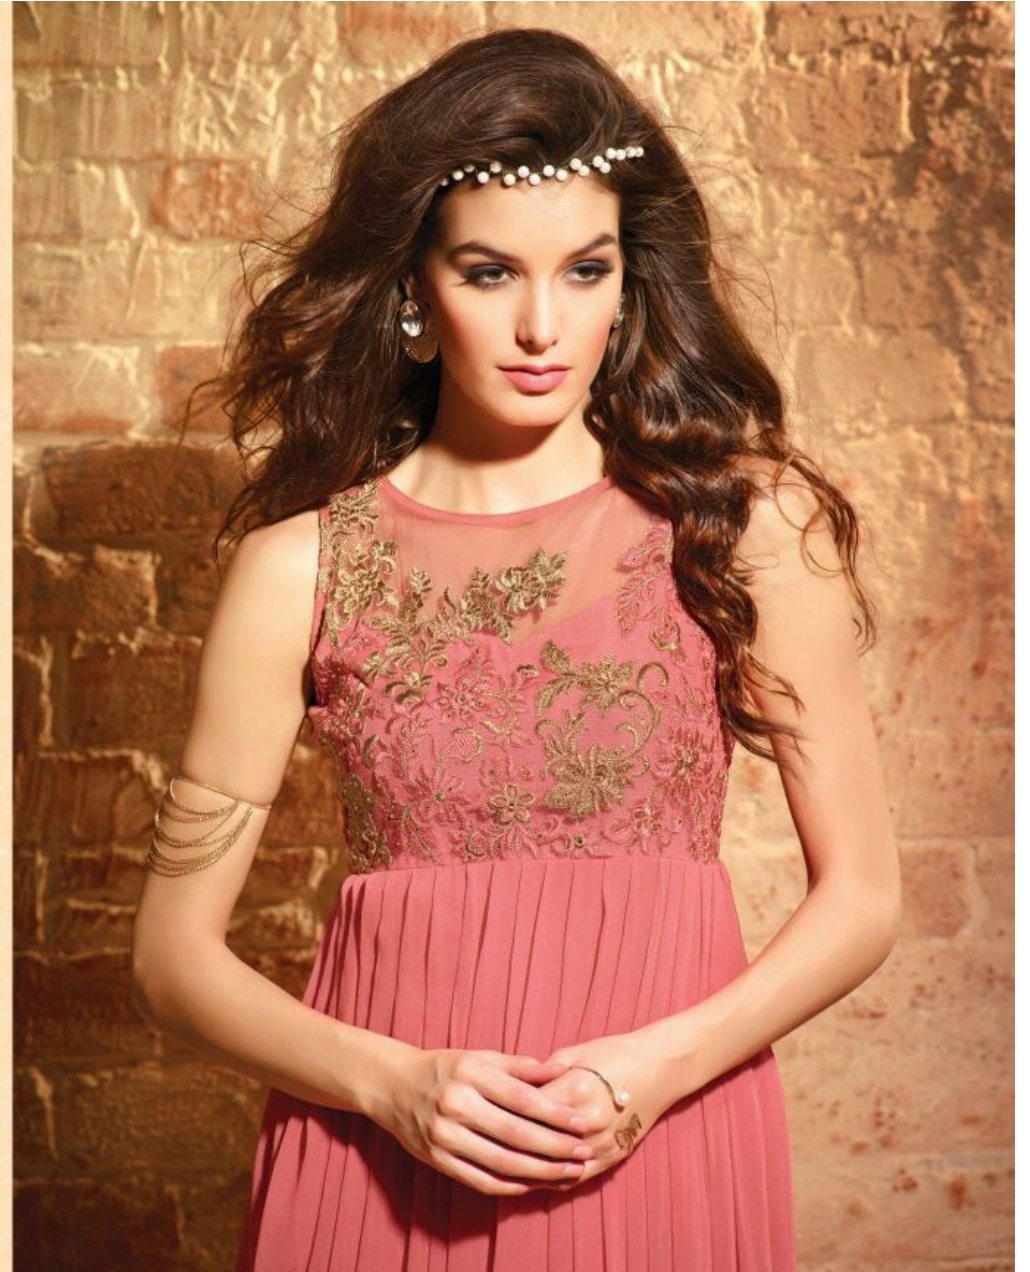

TEXTILE DEAL

masha | NEEBIA 2704 — The mood is in tune for a gentle chic vintage look

TEXTILE DEAL

TEXTILE DEAL

TEXTILE DEAL

TEXTILE DEAL

masha | NEERIA 2707 | Meticulously crafted designs with a unique color