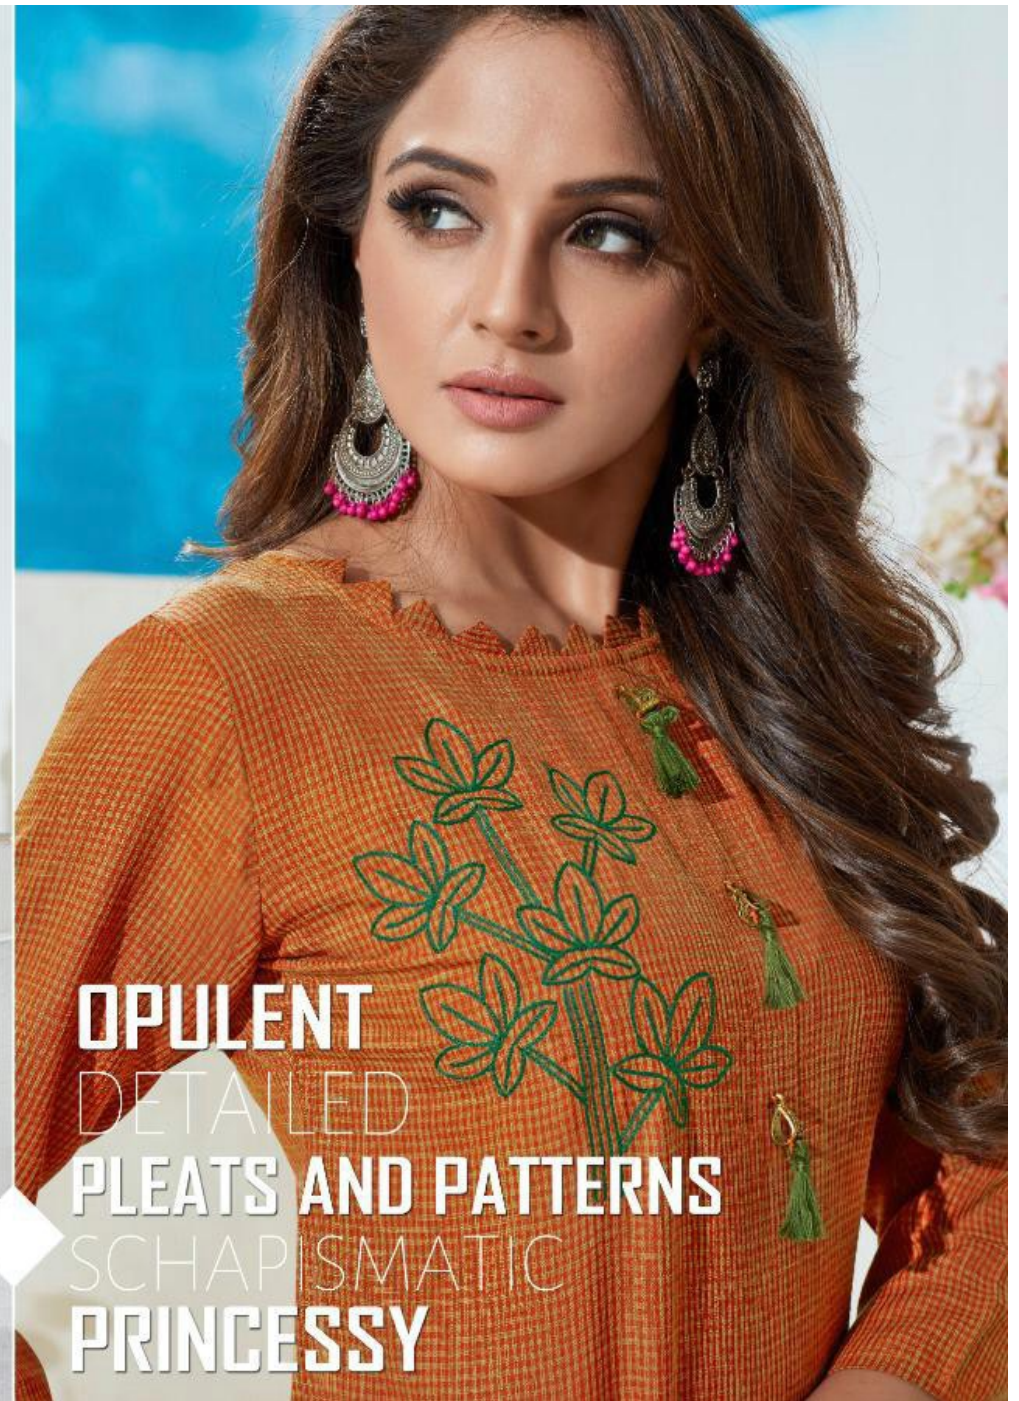

CLASSIC BEAUTY

SUBTLE
ASYMMETRY
PASTEL
ALLURING
CRYSTALLINE
TEXTILE DEAL

POONAM
DESIGNER

1004

TANT ALIZING
MAGICAL
MET ALLIC
GILDED
LADY LIKE

1002
TEXTILE DEAL

POONAM
DESIGNER

GEOMETRIC
SILVER
GLAMOUR
GLITTERING
STATEMENT

TEXTILE DEAL

POONAM
DESIGNER

1003

POONAM
DESIGNER

1001

TEXTILE DEAL

OPULENT
DETAILED
PLEATS AND PATTERNS
SCHAPISMATIC
PRINCESSY

COPPER
STYLISH
INTRIGUING
BOLD
TEXTURED

1004

1005

1006

CLASSIC BEAUTY

SIZE. : S,M,L,XL,XXL,3XL,4XL & 5XL