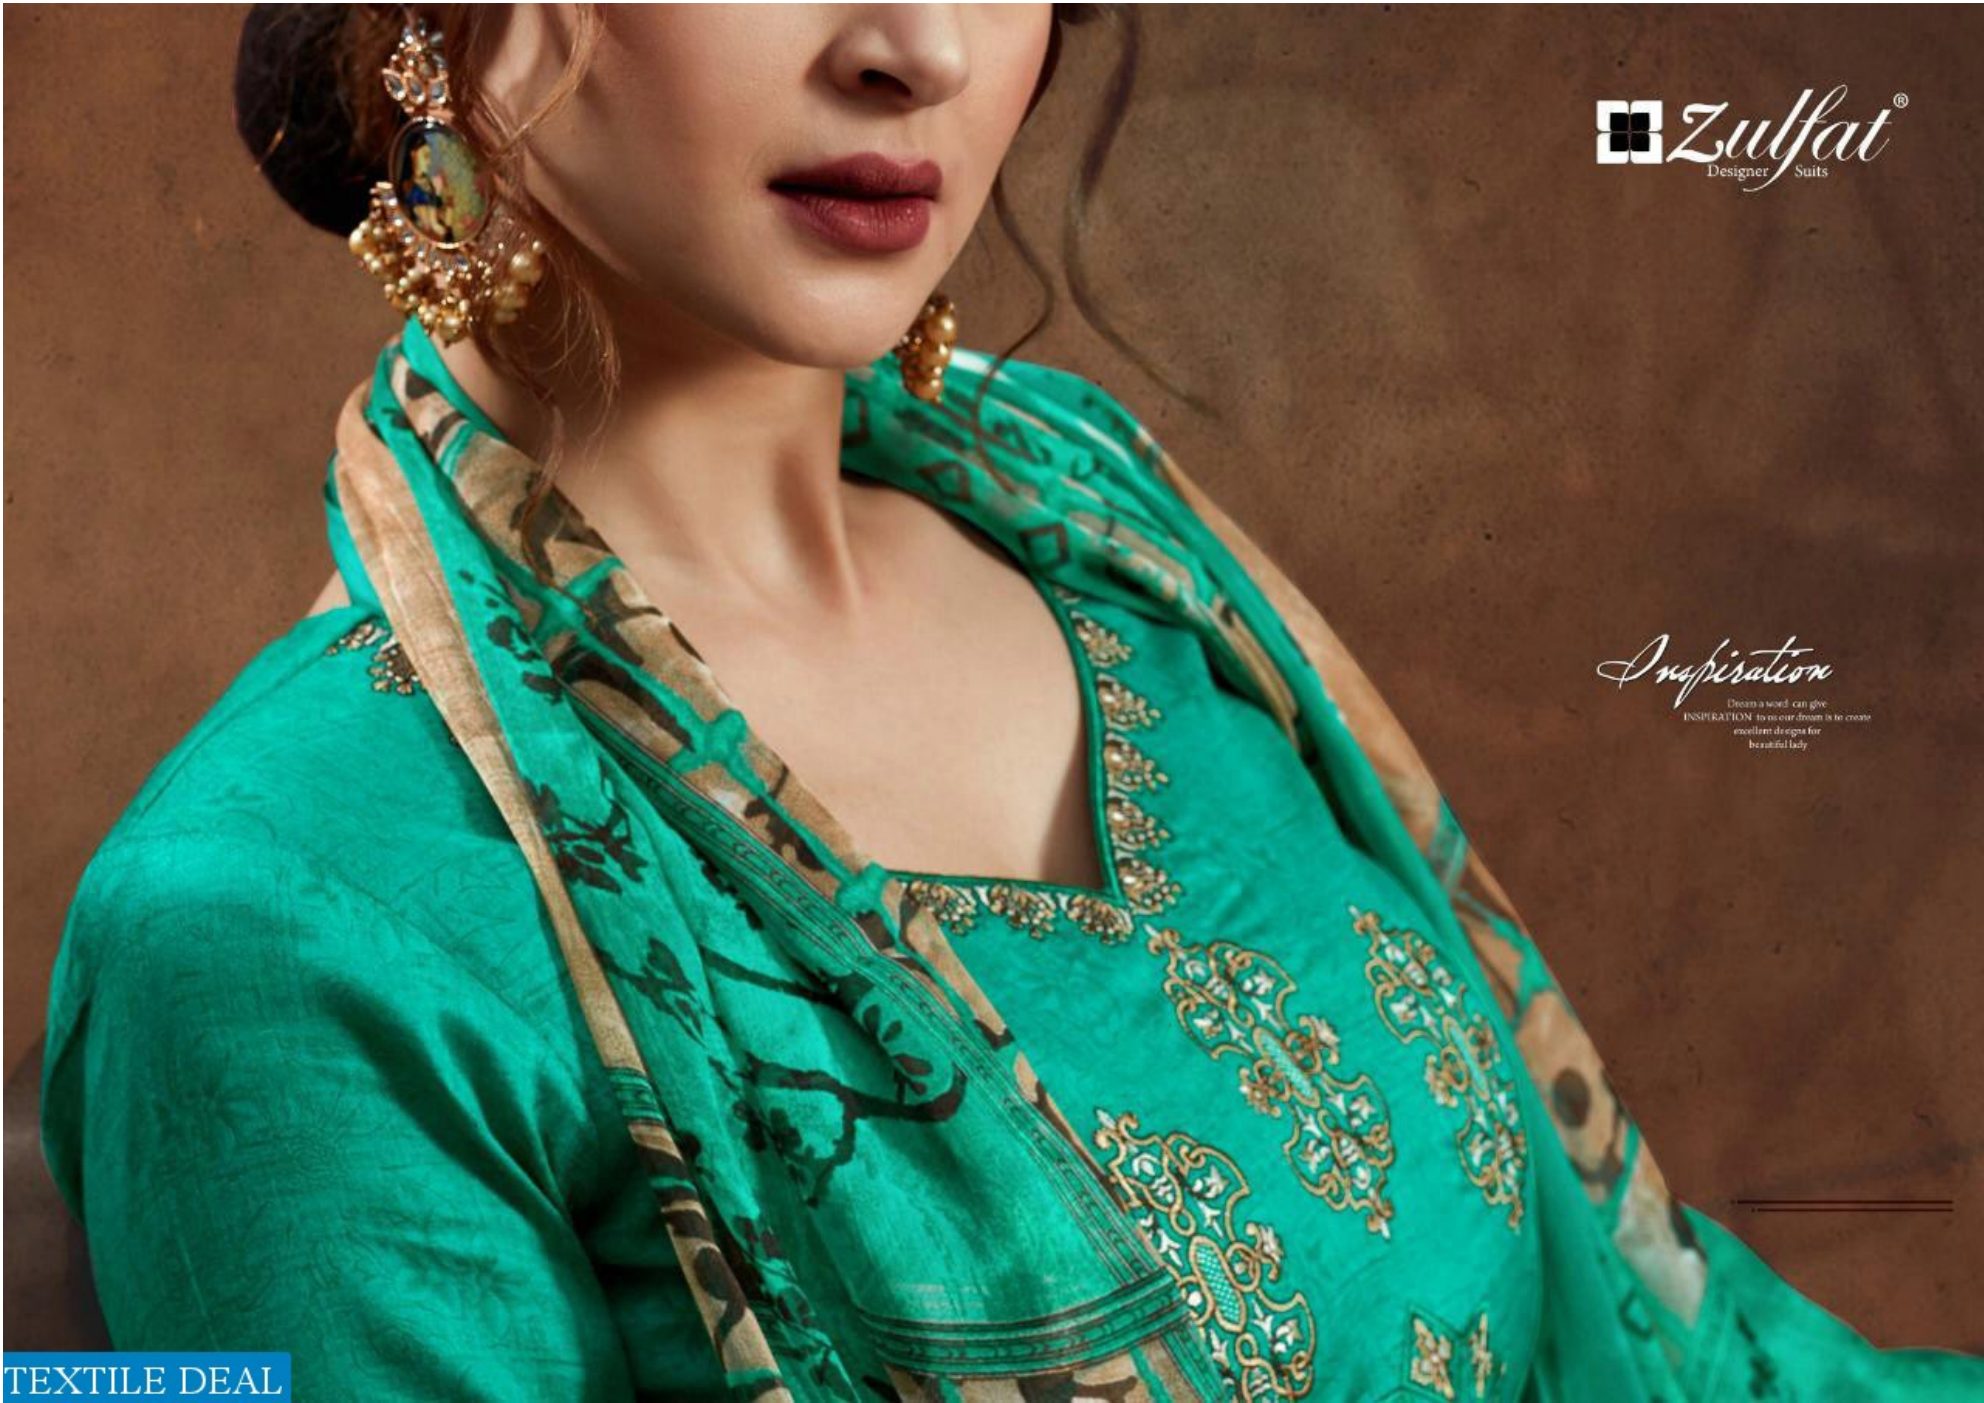

Zulfat®
Designer Suits

Inspiration

Dream a seed can give
INSPIRATION. In our dream is to create
excellent designs for
beautiful lady.

TEXTILE DEAL