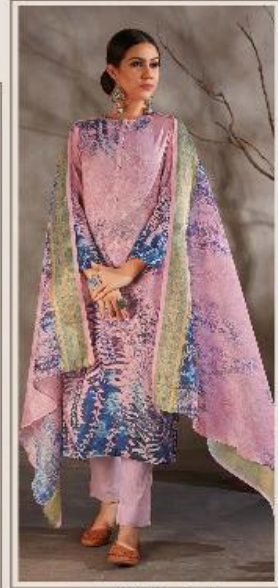

350

378

320

388

342

365

390

310

300

399

370

325