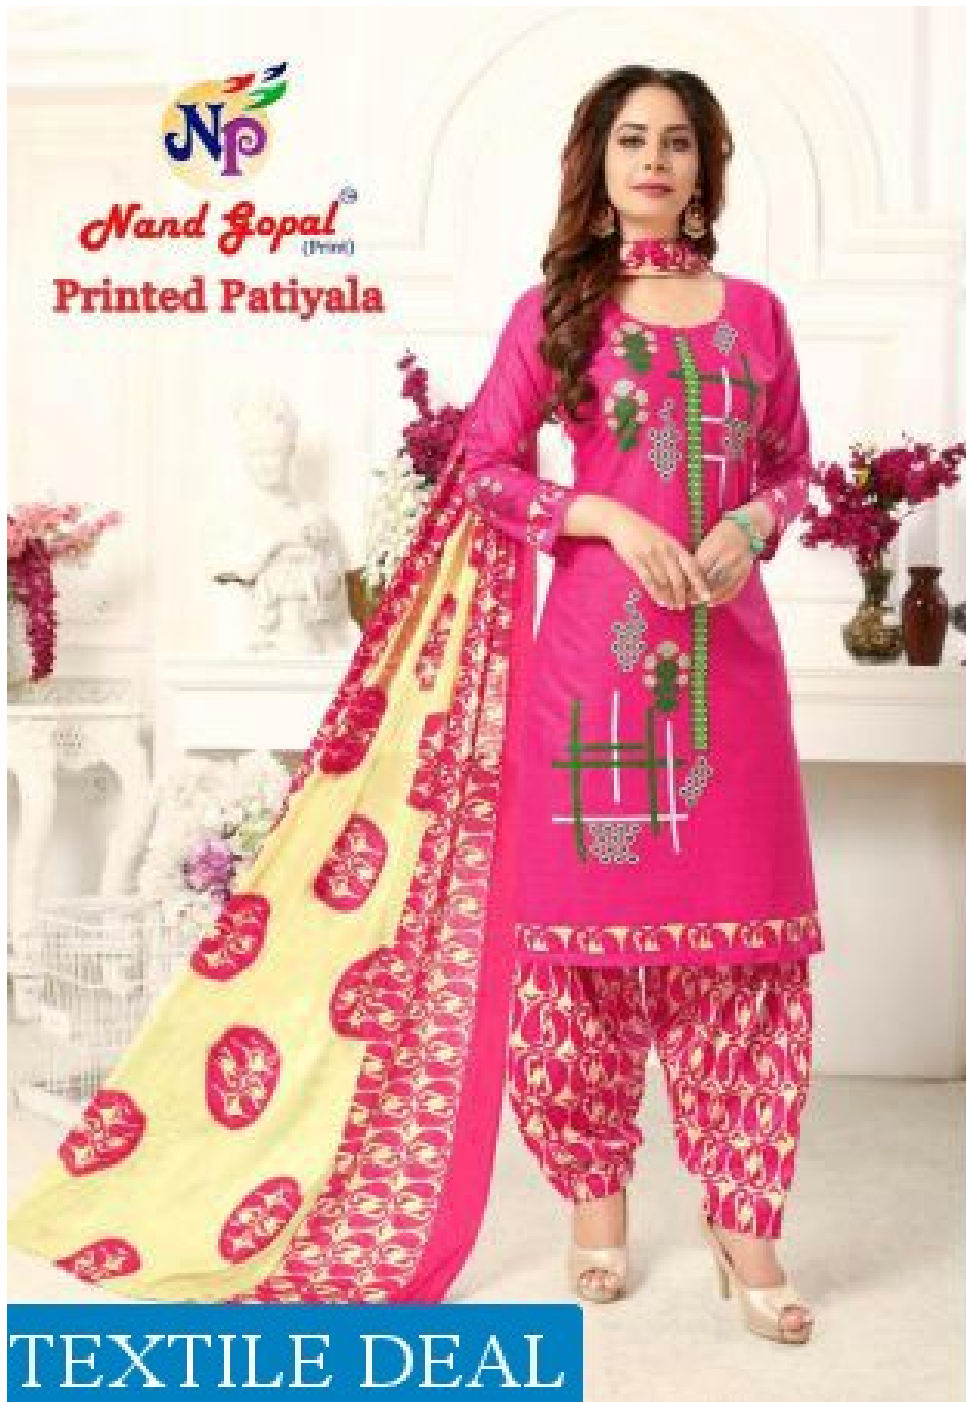

TEXTILE DEAL

Np
Nand Gopal
(Pvt.)
Printed Patiyala

TREND
**MINT
MOMENT**

This gorgeous pastel hue brings a refreshing coolness to the wedding season. Soft, feminine and delicate - mint reads

TEXTILE DEAL

D.No1002

Nand Gopal
(Print)

Printed Patiyala

TEXTILE DEAL

VIVID
Color

Nand Gopal
(Print)
Printed Patiyala

*COOL
Design*

TEXTILE DEAL

TEXTILE DEAL

*Pink
Look*

TEXTILE DEAL

D.No.1008

BLUE
look

TEXTILE DEAL

D.No.1012

1001

1002