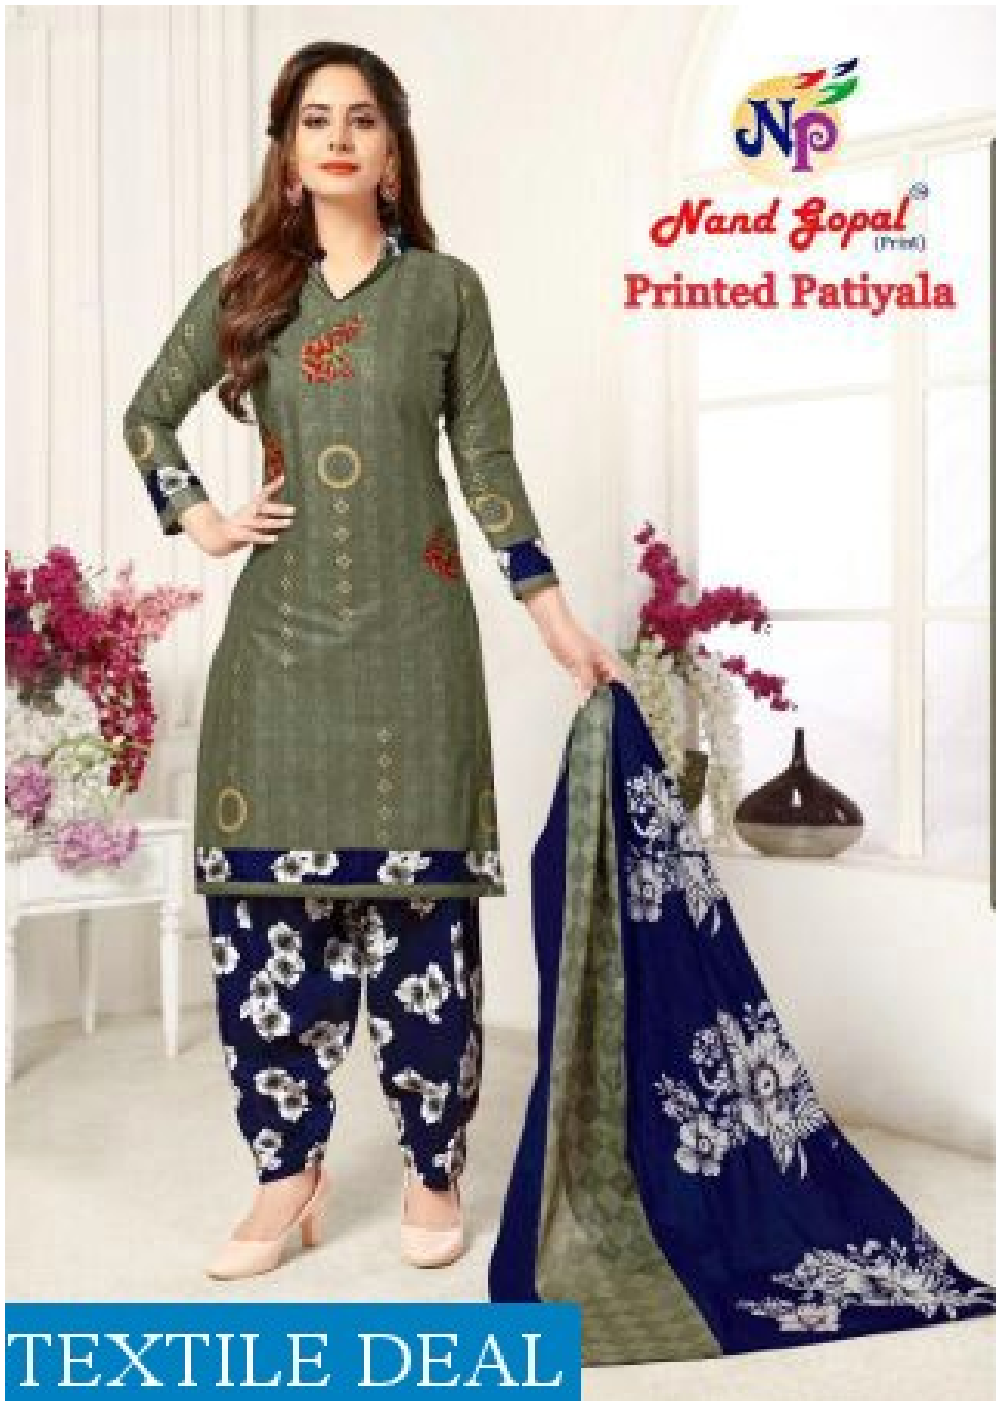

TEXTILE DEAL

Np
Nand Gopal
(Pvt.)
Printed Patiyala

TREND
**MINT
MOMENT**

This gorgeous pastel hue brings a refreshing coolness to the wedding season. Soft, feminine and delicate - mint reads

TEXTILE DEAL

D.No1002

Nand Gopal
(Print)

Printed Patiyala

TEXTILE DEAL

VIVID
Color

Nand Gopal
(Print)
Printed Patiyala

*COOL
Design*

TEXTILE DEAL

TEXTILE DEAL

*Pink
Look*

TEXTILE DEAL

D.No.1008

BLUE
look

TEXTILE DEAL

D.No.1012

1001

1002