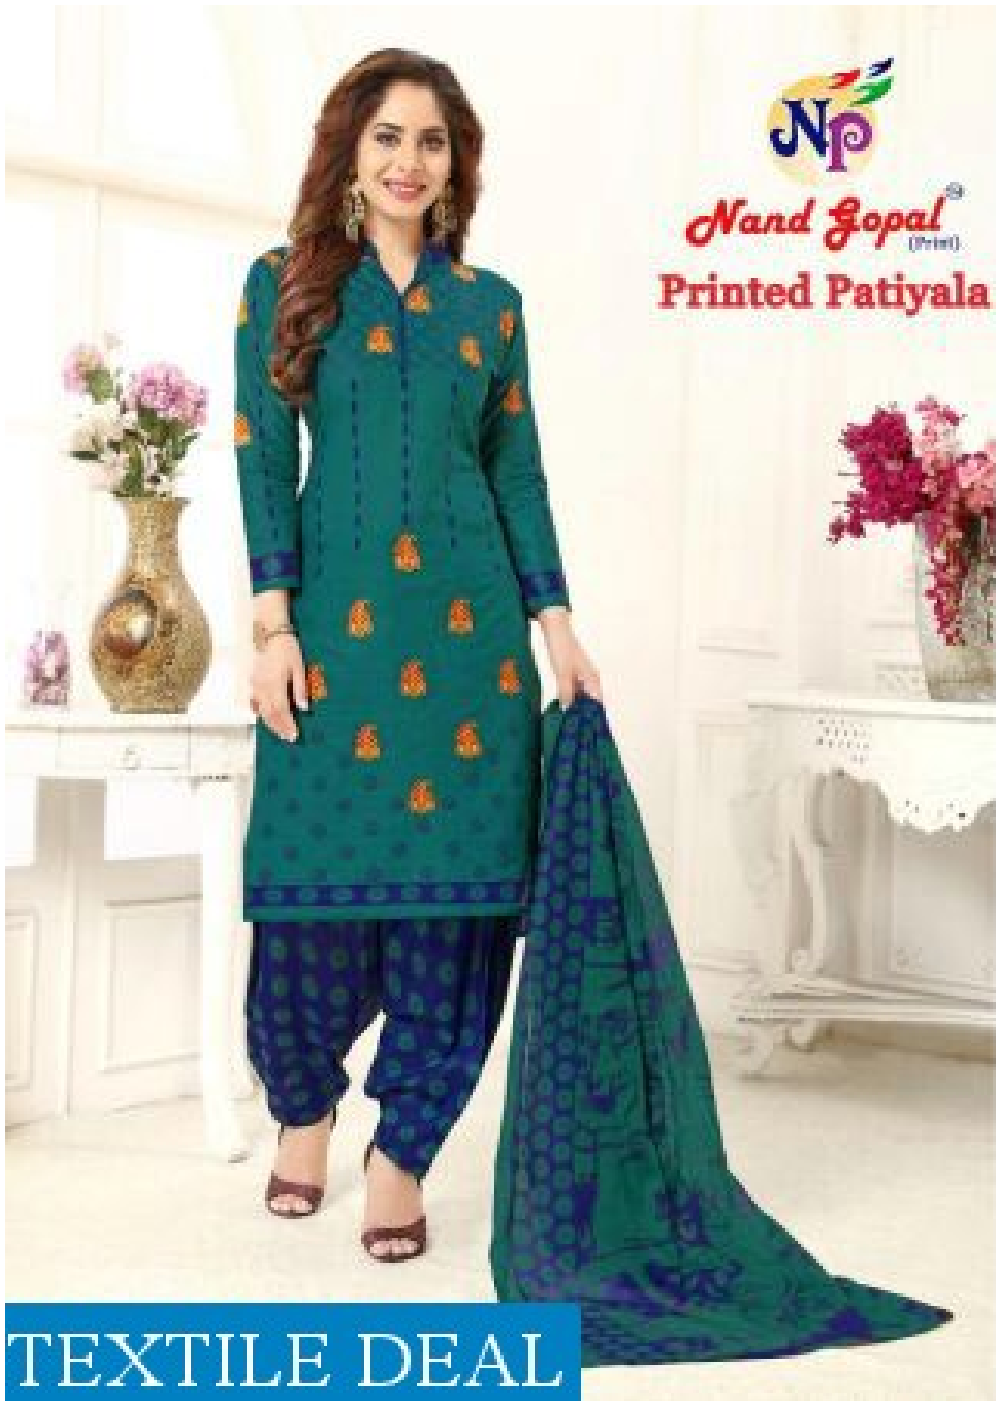

TEXTILE DEAL

Np
Nand Gopal
(Pvt.)
Printed Patiyala

TREND
**MINT
MOMENT**

This gorgeous pastel hue brings a refreshing coolness to the wedding season. Soft, feminine and delicate - mint reads

TEXTILE DEAL

D.No1002

Nand Gopal
(Print)

Printed Patiyala

TEXTILE DEAL

VIVID
Color

Nand Gopal
(Print)
Printed Patiyala

*COOL
Design*

TEXTILE DEAL

TEXTILE DEAL

*Pink
Look*

TEXTILE DEAL

D.No.1008

BLUE
look

TEXTILE DEAL

D.No.1012

1001

1002