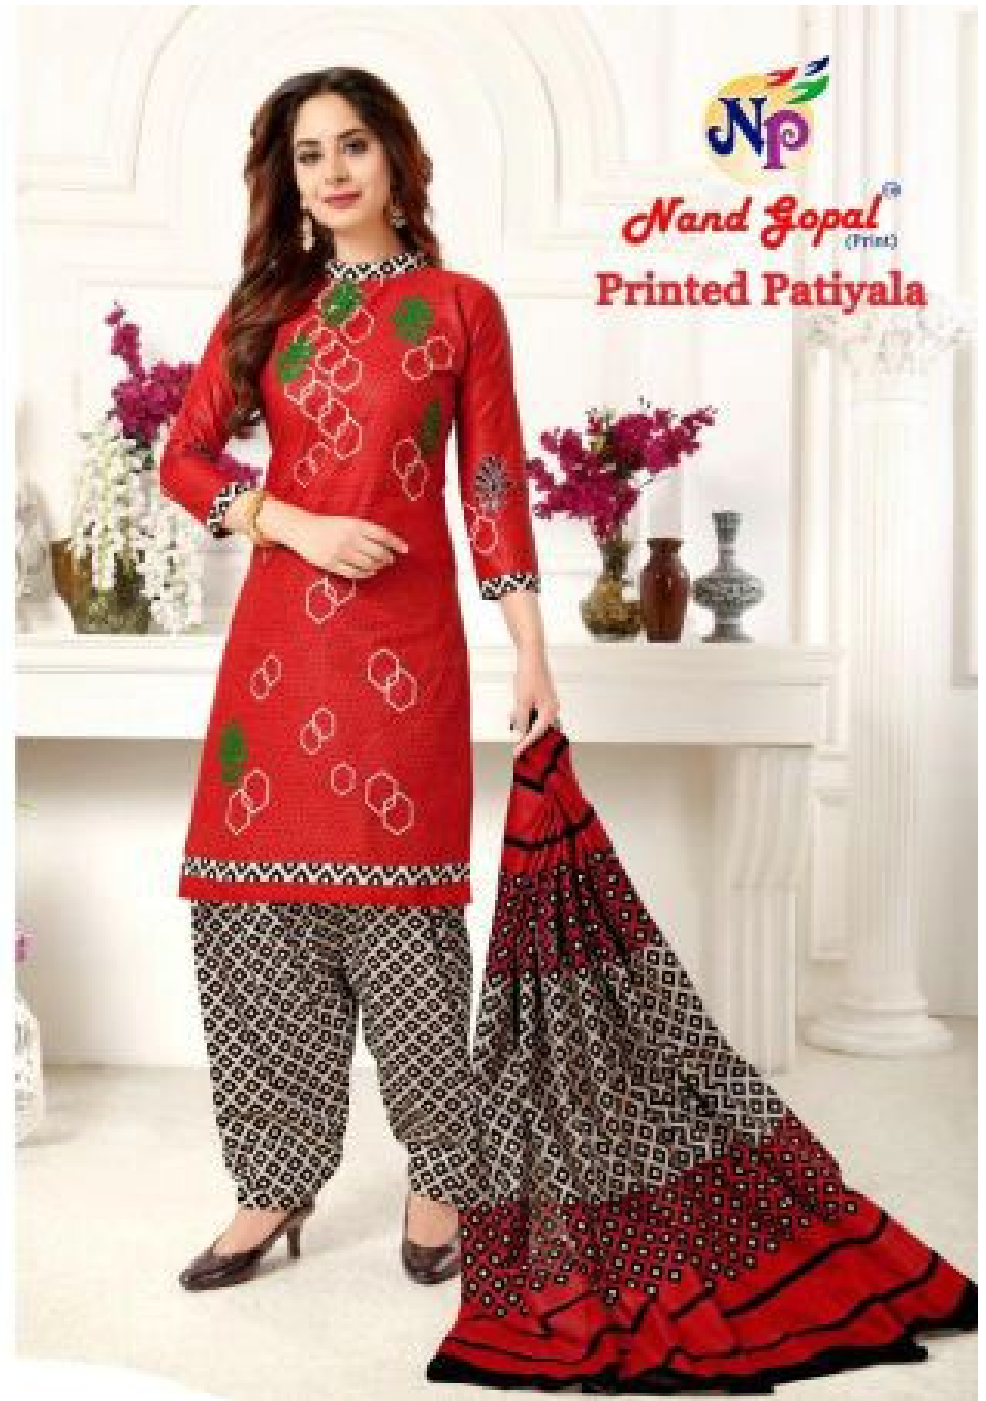

TEXTILE DEAL

Np
Nand Gopal
(Pvt.)
Printed Patiyala

TREND
**MINT
MOMENT**

This gorgeous pastel hue brings a refreshing coolness to the wedding season. Soft, feminine and delicate - mint reads

TEXTILE DEAL

D.No1002

Nand Gopal
(Print)

Printed Patiyala

TEXTILE DEAL

VIVID
Color

Nand Gopal
(Print)
Printed Patiyala

*COOL
Design*

TEXTILE DEAL

TEXTILE DEAL

*Pink
Look*

TEXTILE DEAL

D.No.1008

BLUE
look

TEXTILE DEAL

D.No.1012

1001

1002