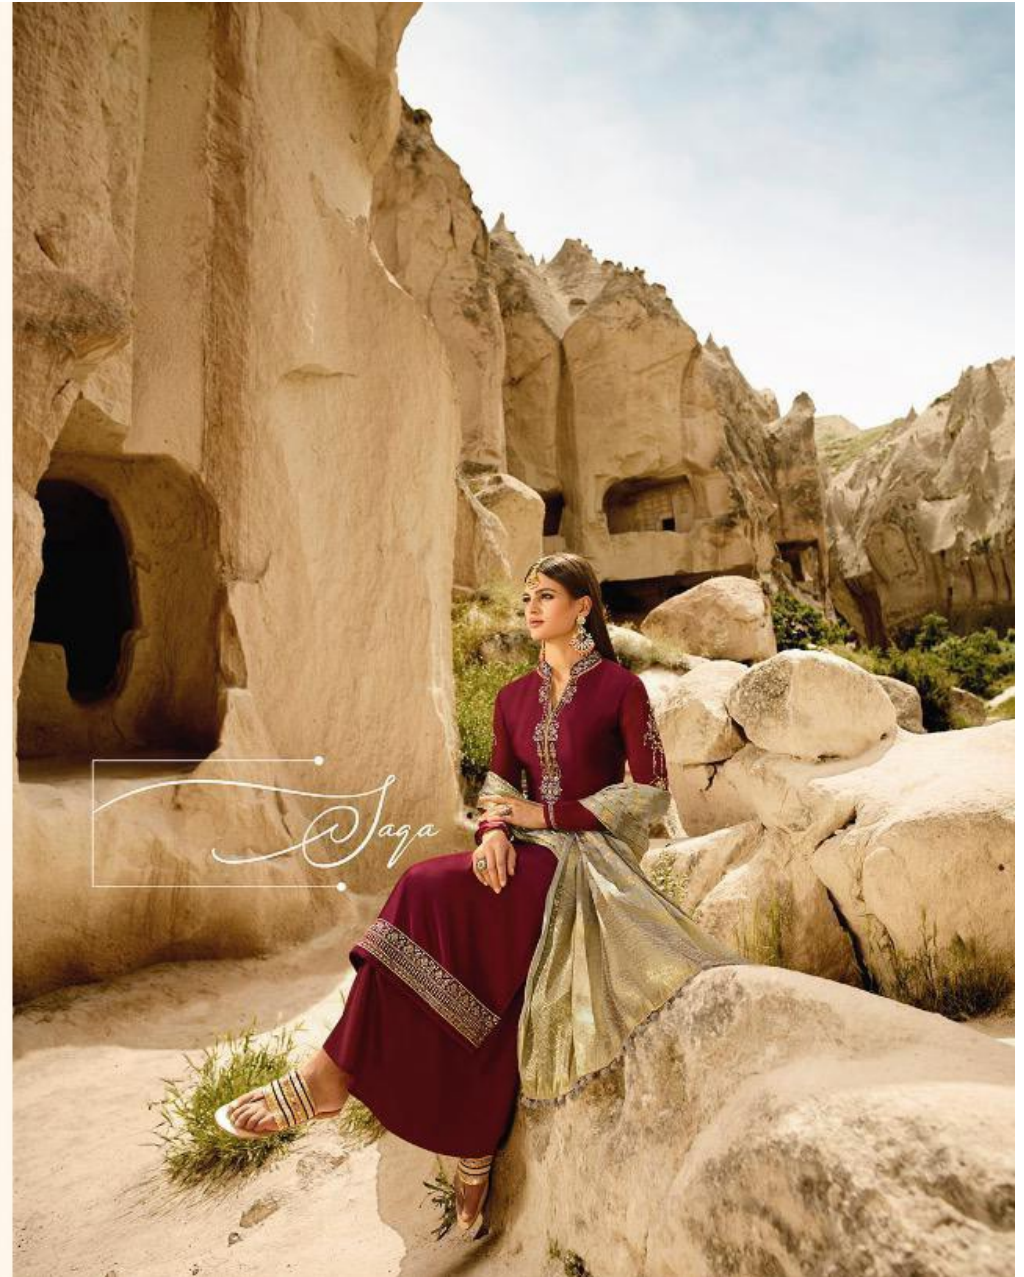

NO : 17105

zubeda<sup>®</sup>  
RESONANCE TO BE SEEN

TEXTILE DEAL

If you are someone who likes  
to **re-define** yourself and  
your ideologies in fashion,  
this is the right piece for you.  
NO : 17105