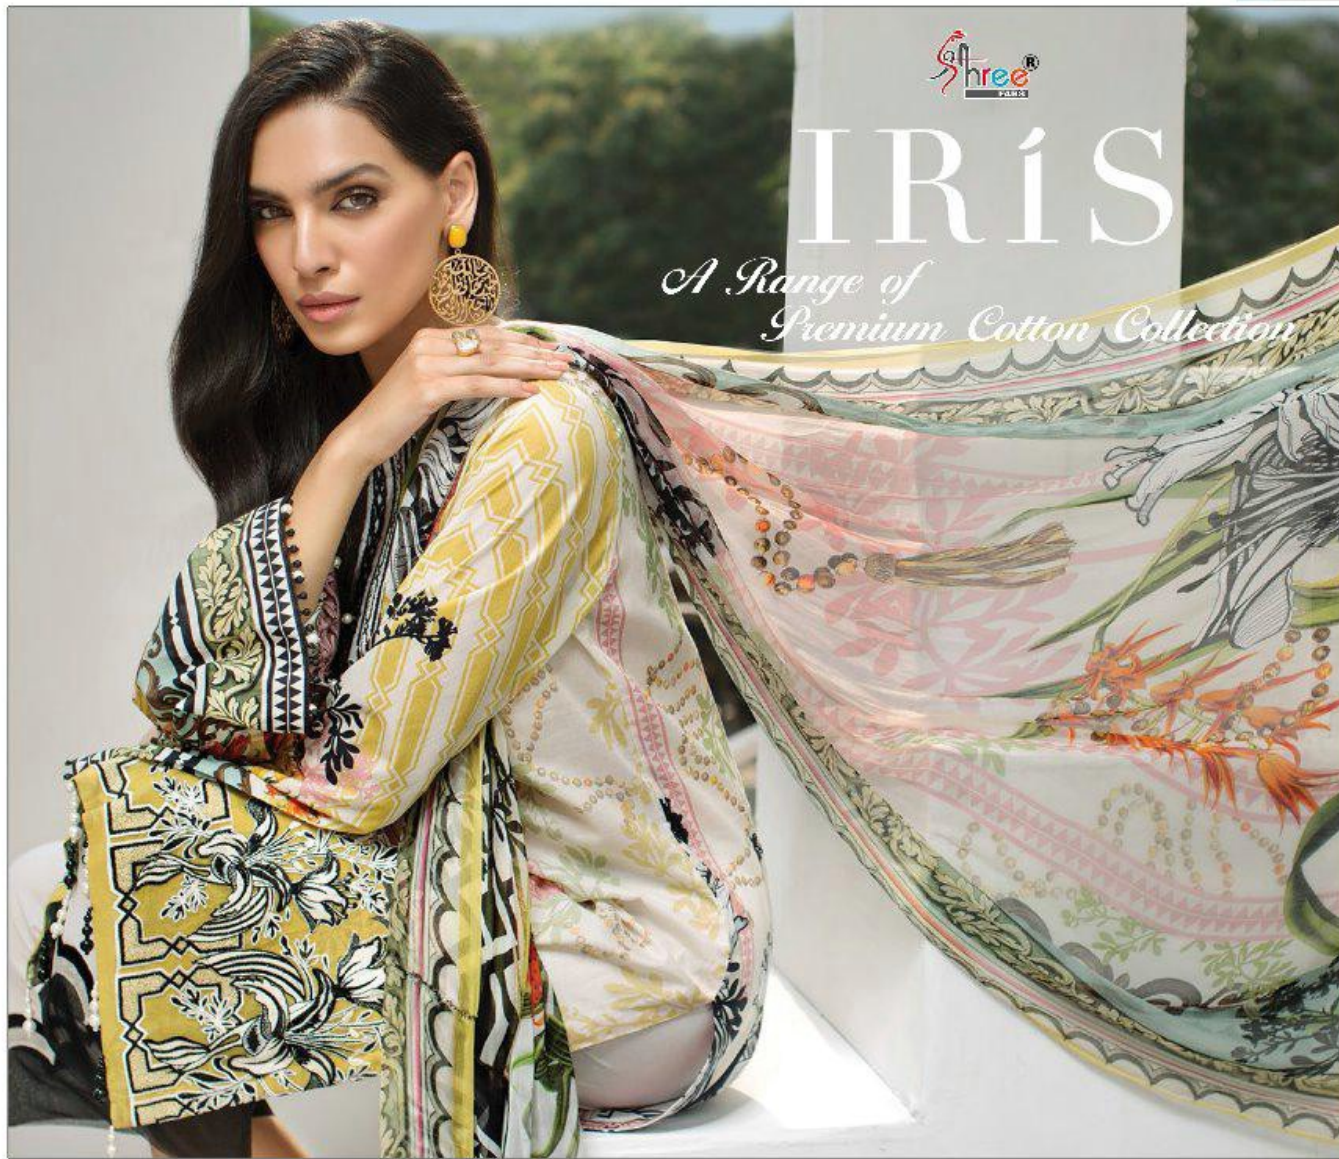

TEXTILE DEAL