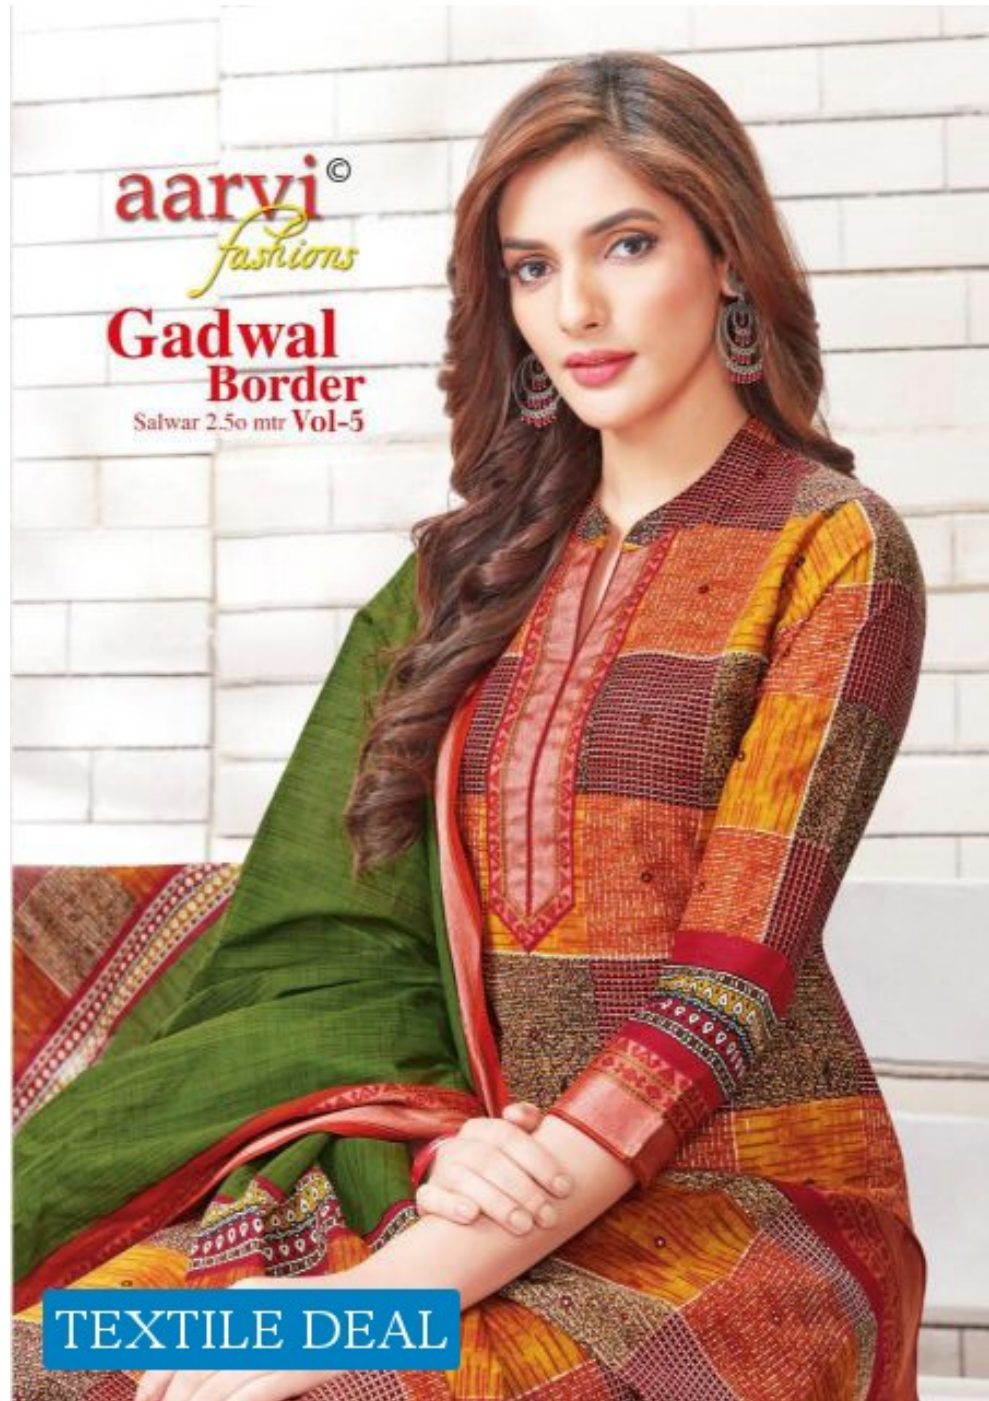

aarvi[©]
fashions

**Gadwal
Border**

Salwar 2.50 mtr Vol-5

TEXTILE DEAL

aaryi[®]
fashions
Gadwal
Border

TEXTILE DEAL

aaryi[®]
fashions
Gadwal
Border

TEXTILE DEAL