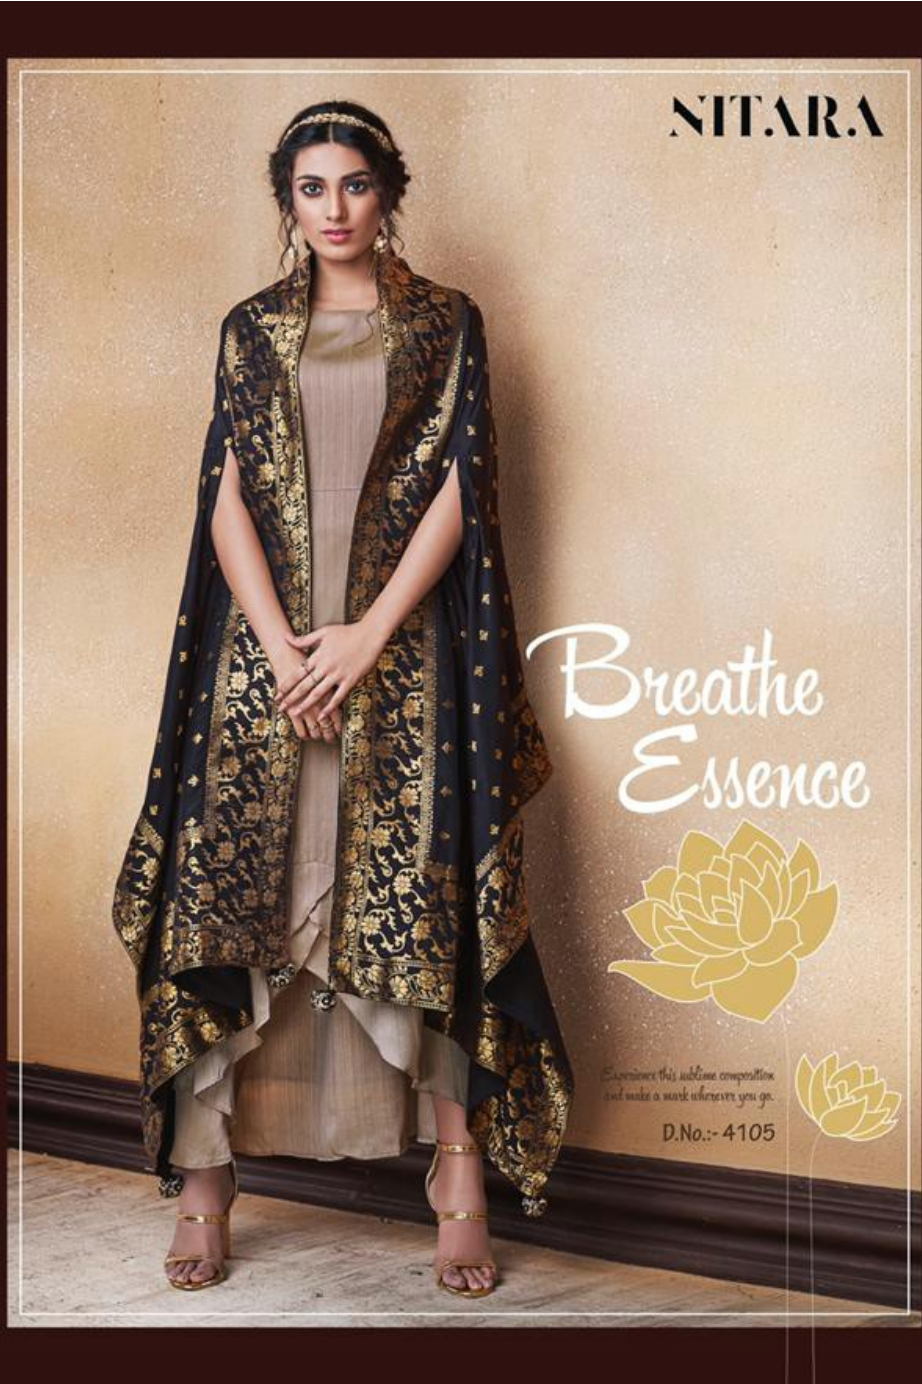

NITARA

Breathe
Essence

D.No.: 4105