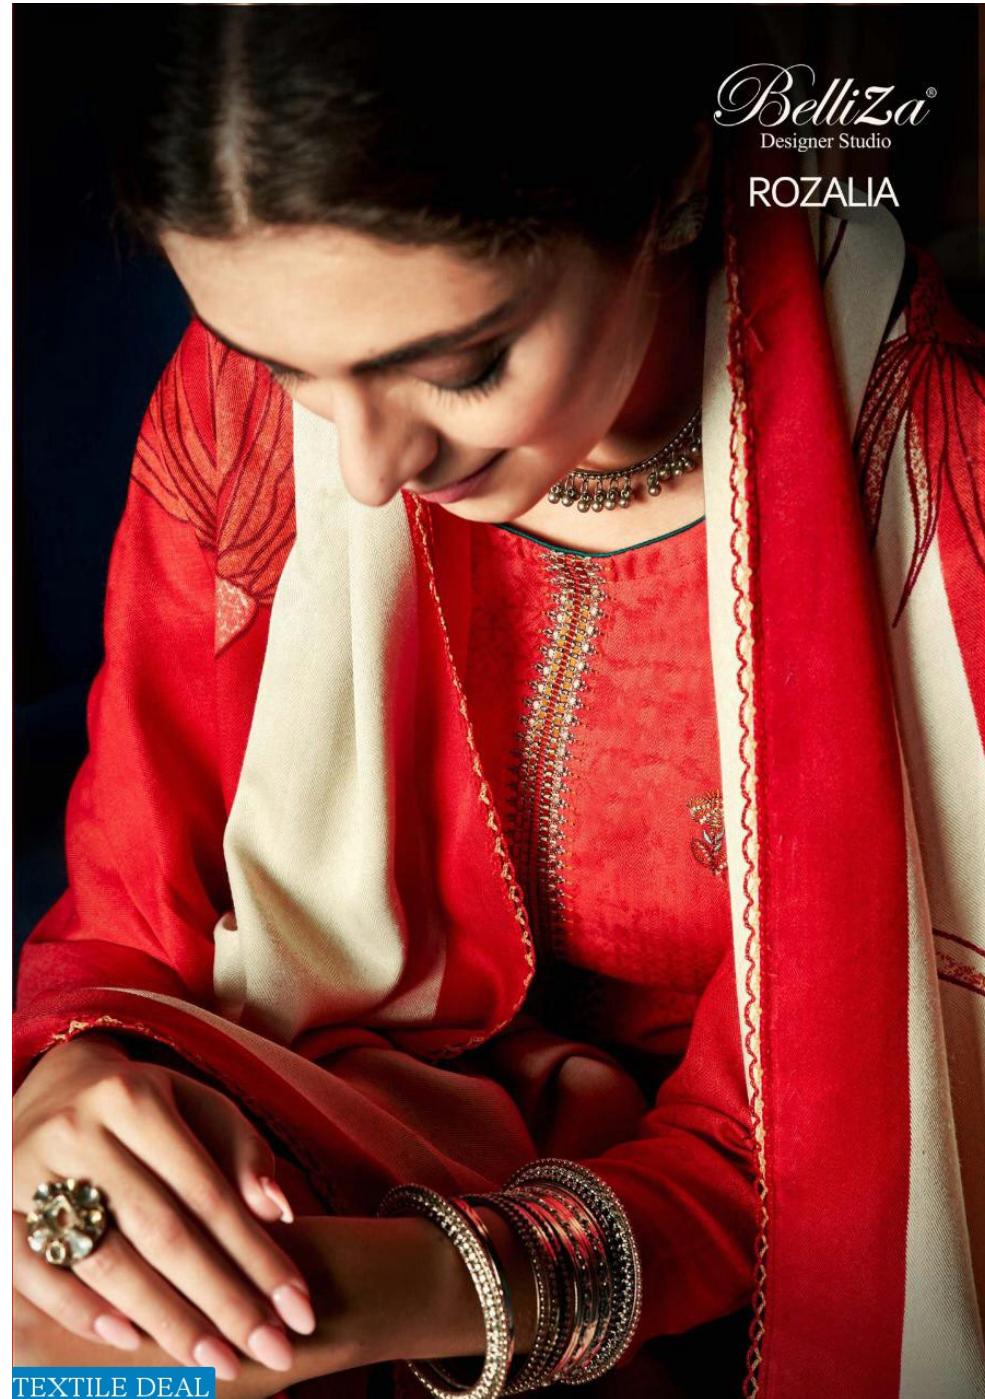

Belliza[®]
Designer Studio

ROZALIA

TEXTILE DEAL

ROZALIA

REDIFINE YOUR WINTER STYLE
WITH THE NOVEL STYLE,
WEAR IT YOURWAY AND SHINE!
D.NO. 321-006

TEXTILE DEAL

ROZALIA

REDEFINE YOUR WINTER STYLE WITH THE NOVEL STYLE.
WEAR IT YOURWAY AND SHINE!