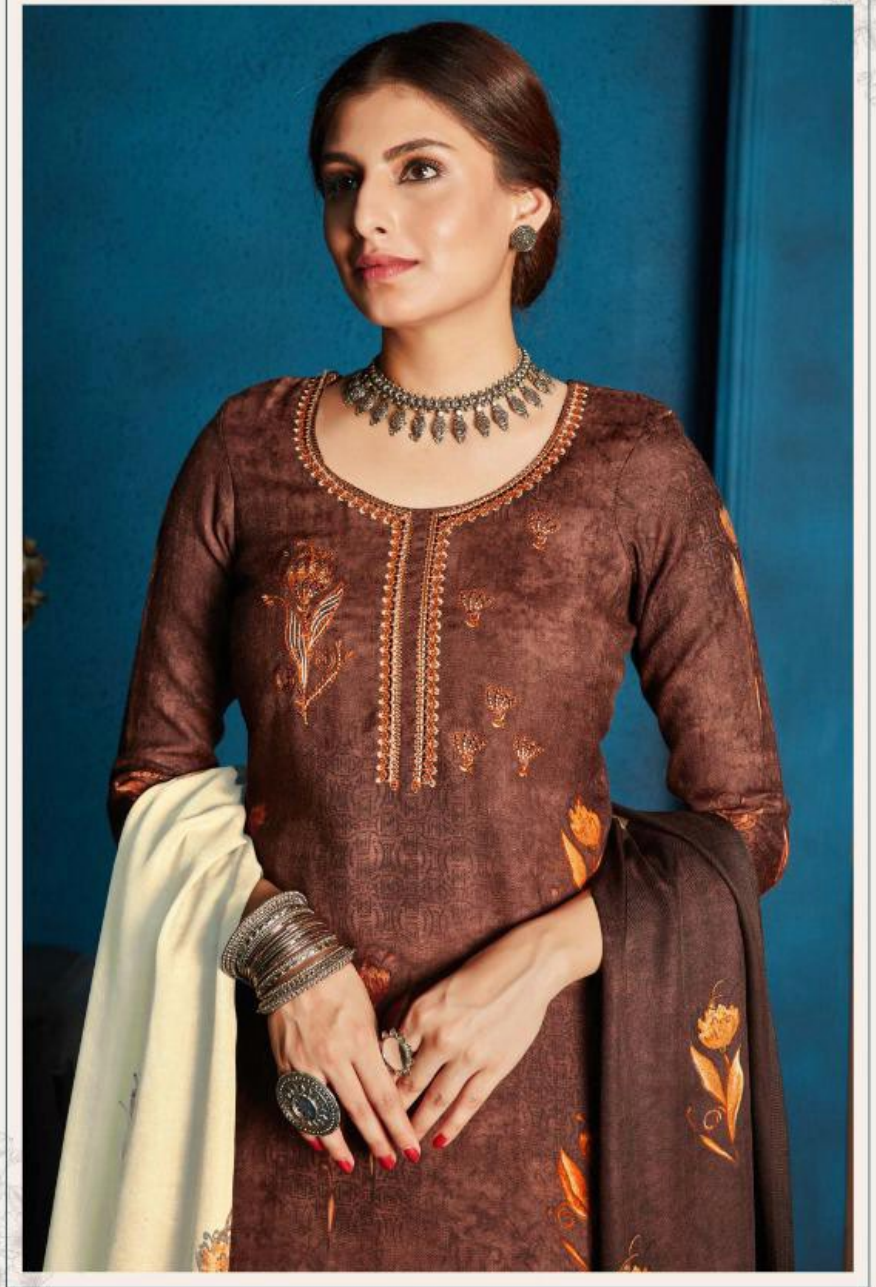

Belliza[®]
Designer Studio

ROZALIA

TEXTILE DEAL

ROZALIA

REDIFINE YOUR WINTER STYLE
WITH THE NOVEL STYLE,
WEAR IT YOURWAY AND SHINE!
D.NO. 321-006

TEXTILE DEAL

ROZALIA

REDEFINE YOUR WINTER STYLE WITH THE NOVEL STYLE.
WEAR IT YOURWAY AND SHINE!