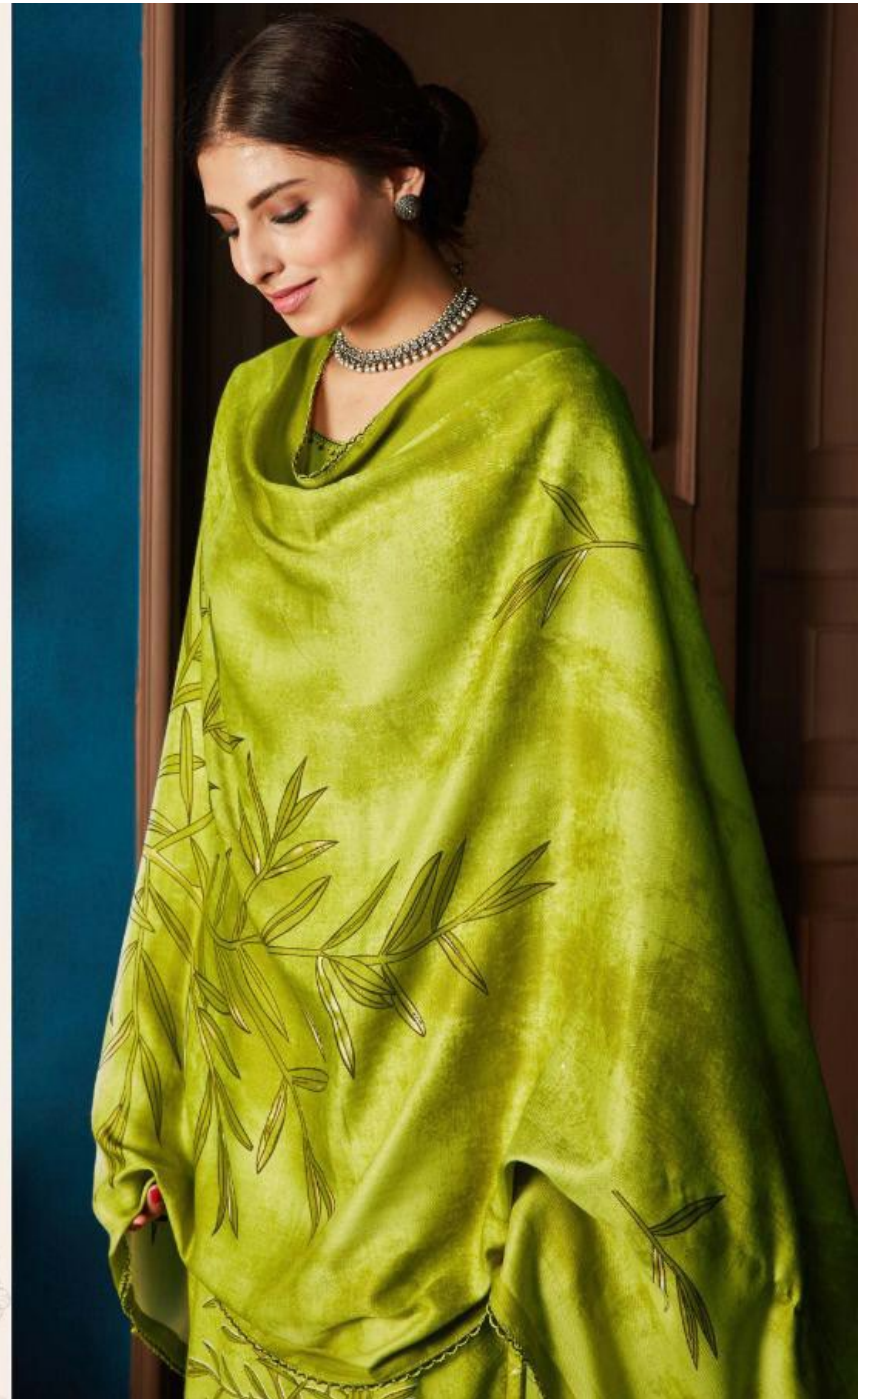

Belliza[®]
Designer Studio

ROZALIA

TEXTILE DEAL

ROZALIA

REDIFINE YOUR WINTER STYLE
WITH THE NOVEL STYLE,
WEAR IT YOURWAY AND SHINE!
D.NO. 321-006

TEXTILE DEAL

ROZALIA

REDEFINE YOUR WINTER STYLE WITH THE NOVEL STYLE.
WEAR IT YOURWAY AND SHINE!

D.NO.321-007

TEXTILE DEAL

ROZALIA

REDEFINE YOUR WINTER STYLE
WITH THE NOVEL STYLE.
WEAR IT YOURWAY AND SHINE!
D.NO. 321-004

TEXTILE DEAL

ROZALIA

REDEFINE YOUR WINTER STYLE
WITH THE NOVEL STYLE.
WEAR IT YOURWAY AND SHINE!
D.NO.321-003