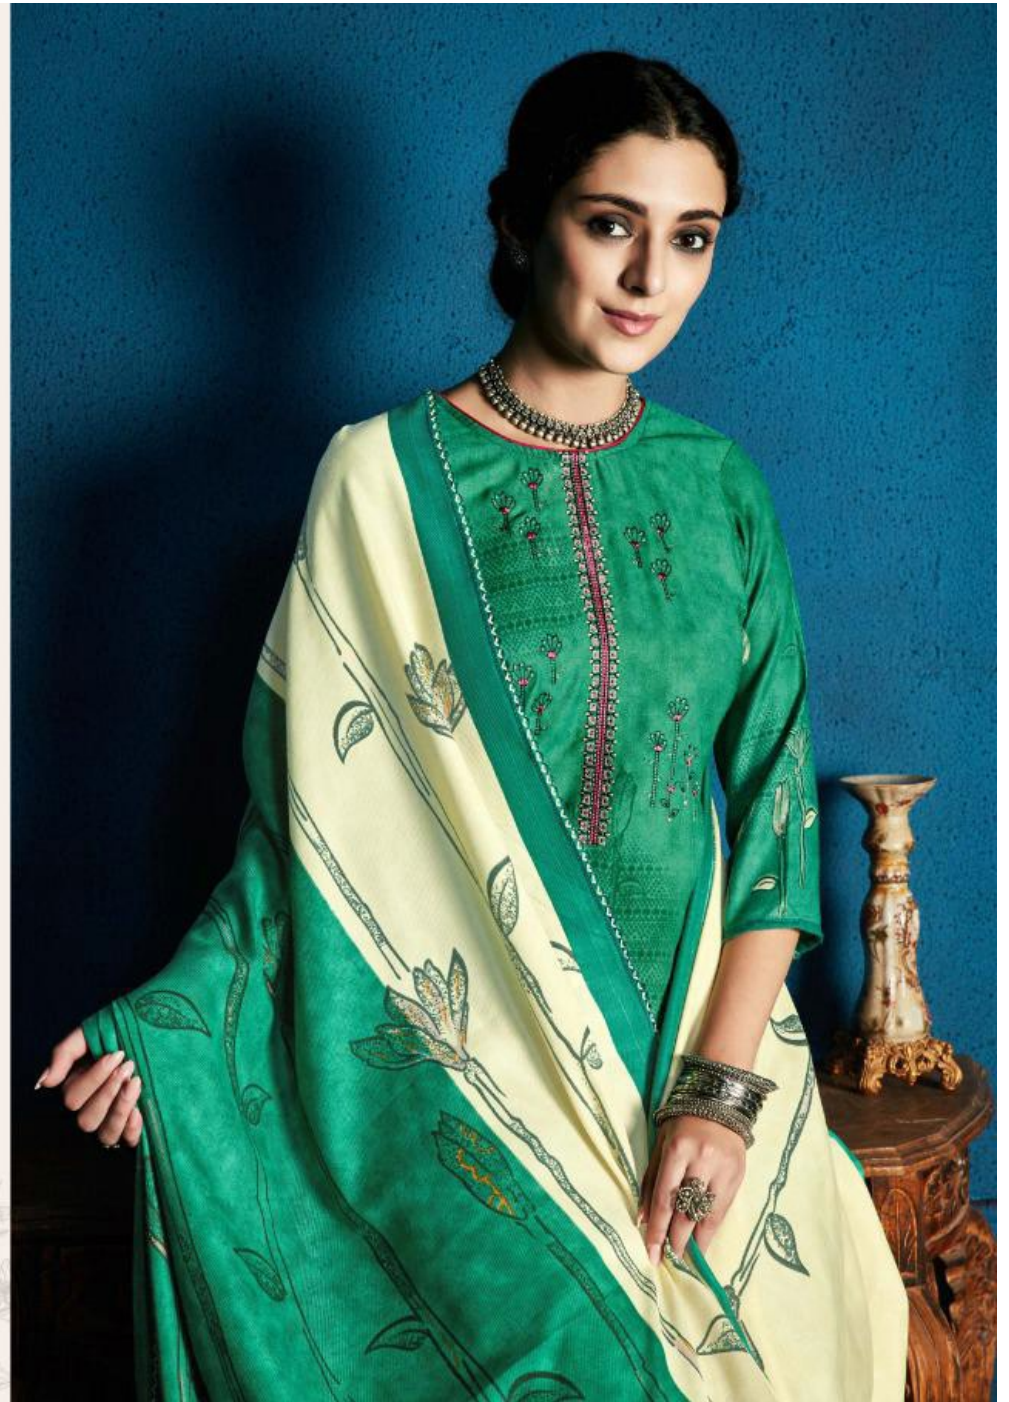

ROZALIA

REDEFINE YOUR WINTER STYLE
WITH THE NOVEL STYLE,
WEAR IT YOURWAY AND SHINE!
D.NO.321-005

TEXTILE DEAL