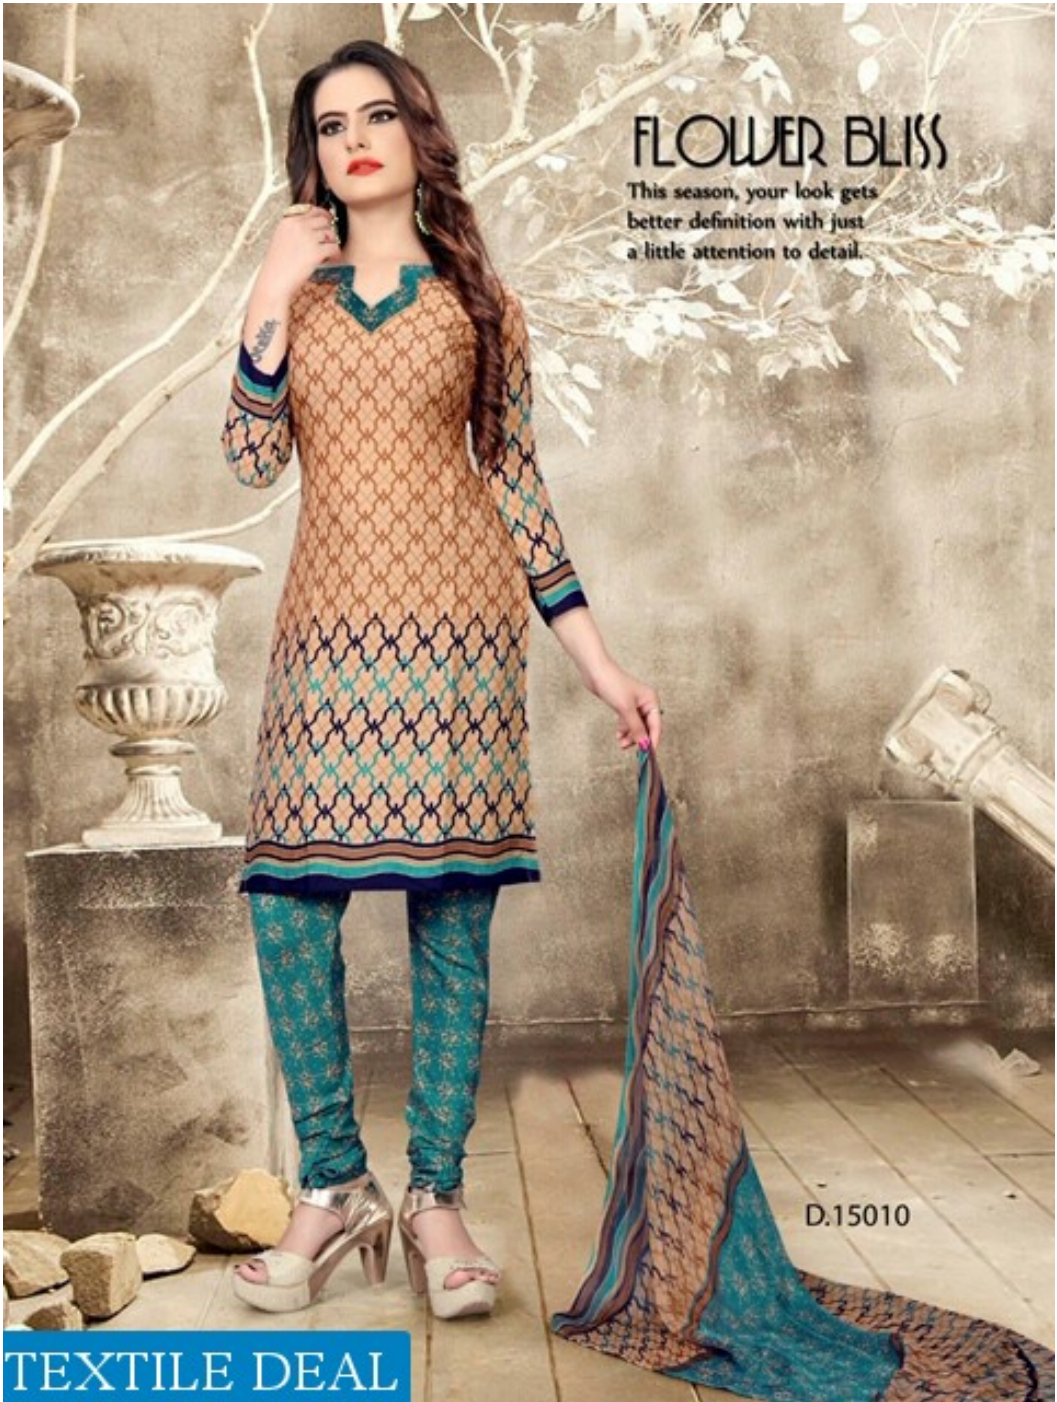

FLOWER BLISS

This season, your look gets better definition with just a little attention to detail.

D.15010

TEXTILE DEAL