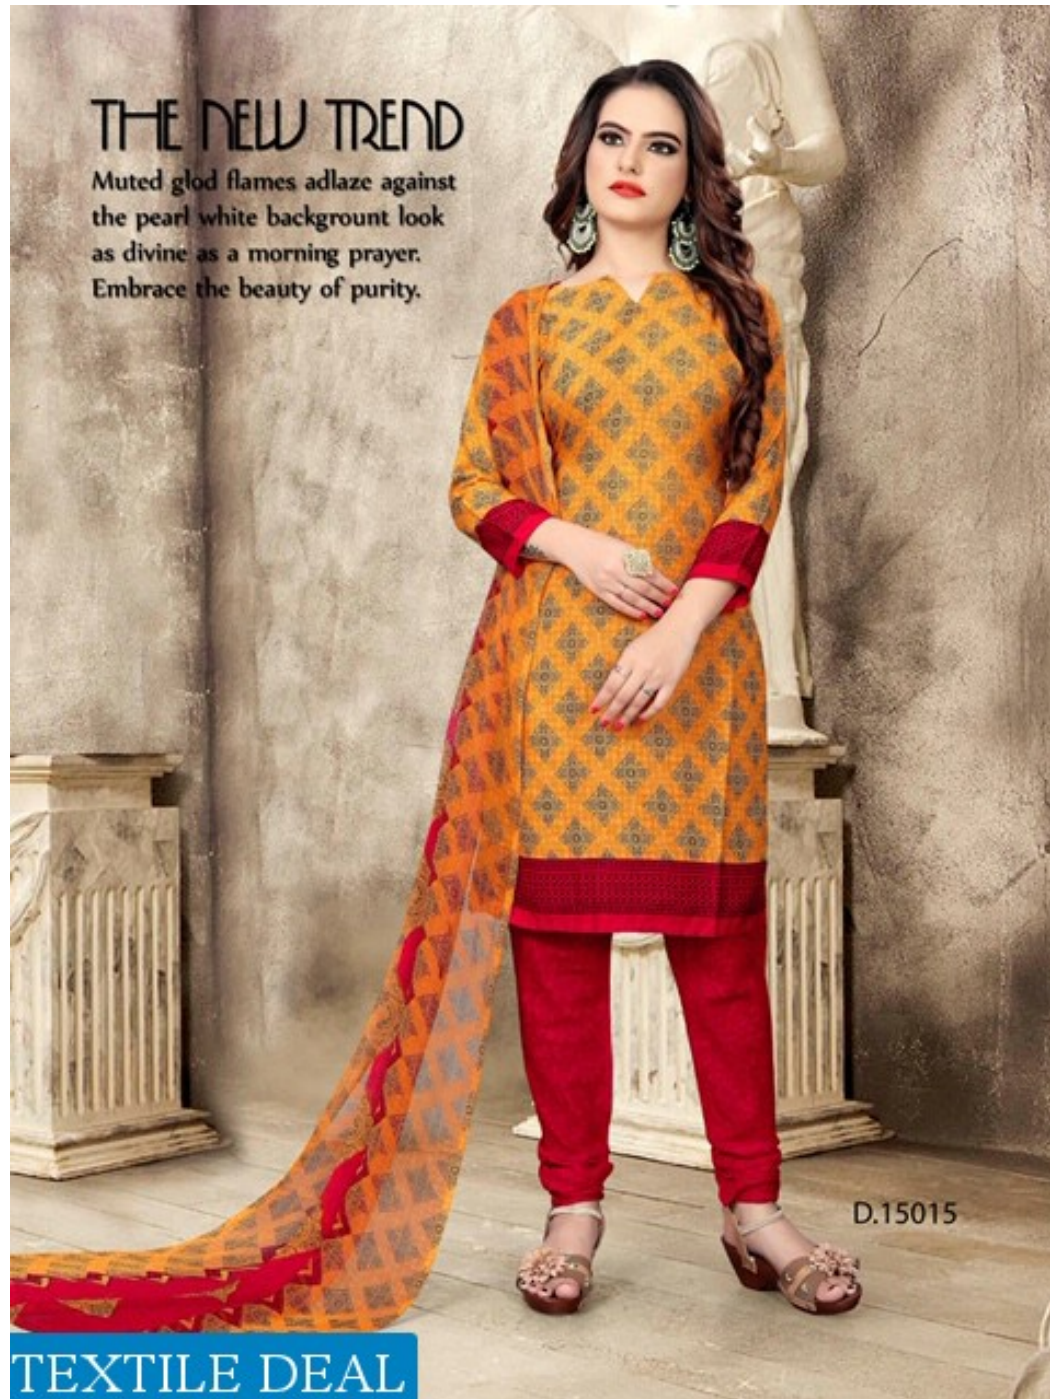

THE NEW TREND

Muted glod flames adlaze against
the pearl white background look
as divine as a morning prayer.
Embrace the beauty of purity.

D.15015

TEXTILE DEAL