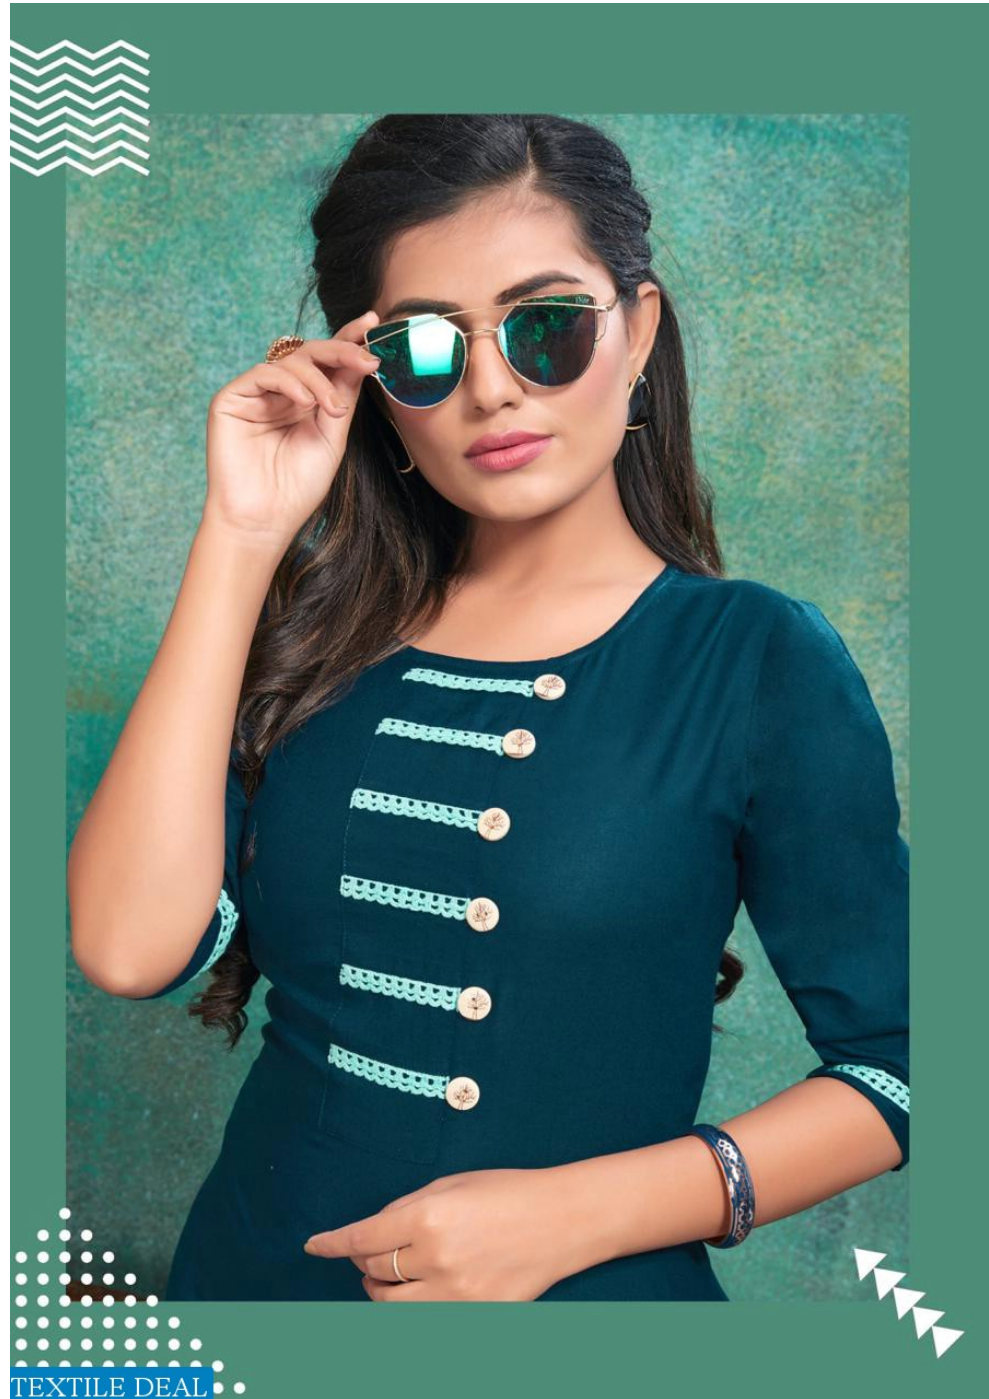

PLAZZO
QUEEN VOL-06

TEXTILE DEAL

FASHION FIESTA

▲
▲
▲
TEXTILE DEAL

TEXTILE DEAL

TEXTILE DEAL

STYLE
4031

STYLE / 4031

STYLE / 4032

STYLE / 4033

STYLE / 4034

STYLE / 4035

STYLE / 4036

STYLE
4036
••••
••••

TEXTILE DEAL

ROSE GOLD PRINT