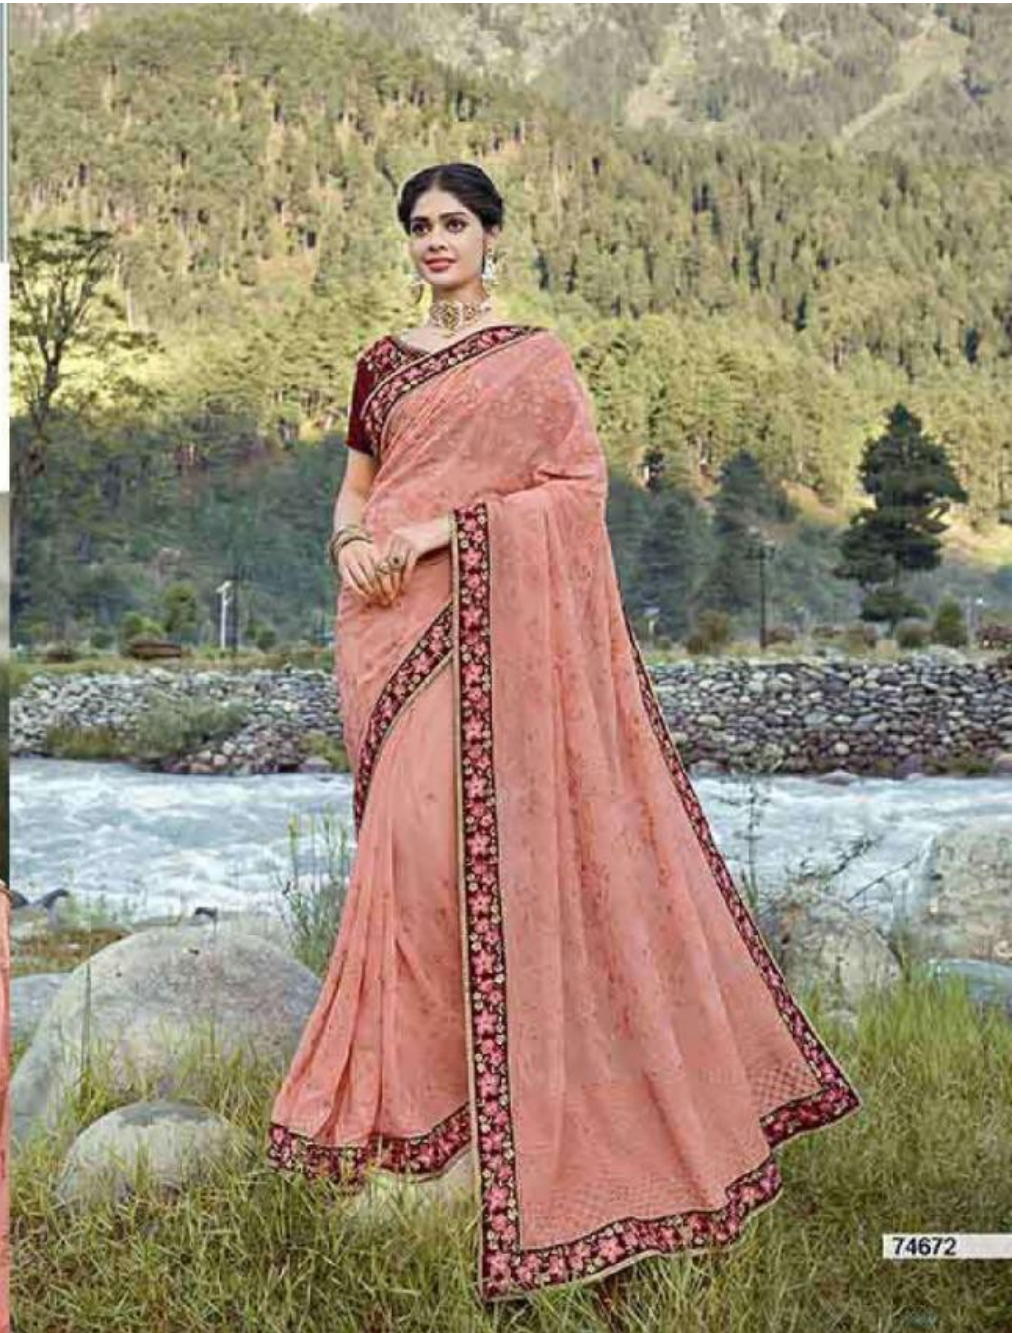

74672

TEXTILE DEAL

74671

TEXTILE DEAL

A collage of images. The top right features the 'KALISTA FASHIONS' logo. Below it, a woman in a yellow saree is shown in a similar mountainous setting, framed by a white border. To the left, a woman in a pink saree is seen carrying a basket on her head. At the bottom left, a group of people, including a woman in a grey headscarf and a man, are shown. A diagonal white banner with the text 'way of best fashion' is overlaid on the bottom left of the collage.