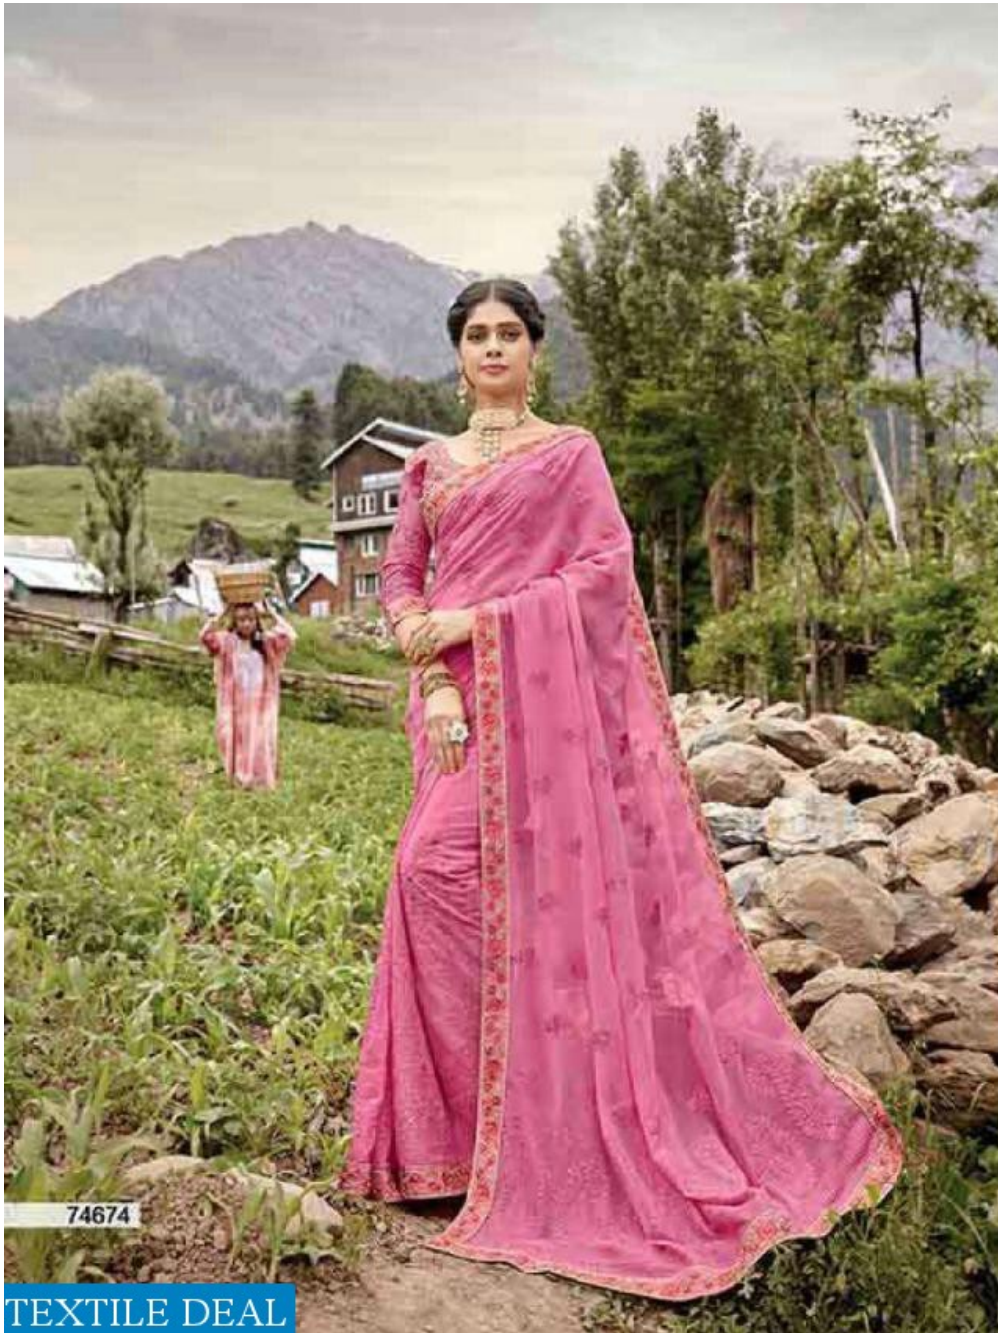

TEXTILE DEAL