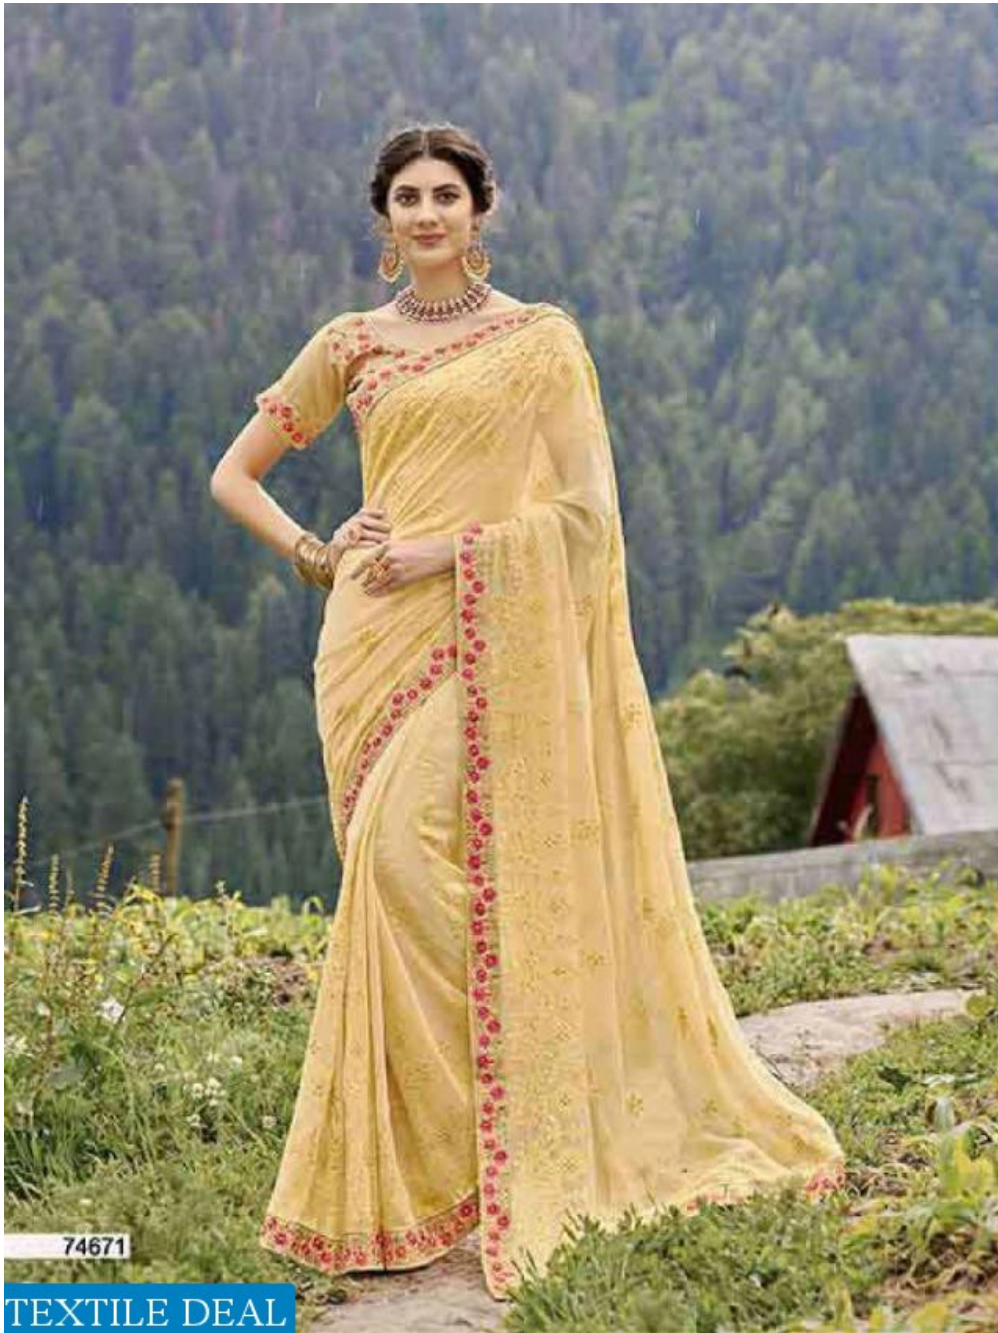

  
KALISTA  
FASHIONS

*Heaven*  
nature of beauty

TEXTILE DEAL

TEXTILE DEAL

KALISTA  
FASHIONS

*way of kashmir*

THE WAY SHE  
DRESSES UP IS  
THE ELEMENT  
TO CREATE A  
MAGICAL NOTE  
IN THE MIND OF  
THE PEOPLE  
WHO WATCH  
HER WALK. SHE  
KNOWS WHAT  
TO WEAR SHE  
KNOWS HER  
GRACE.

74672

TEXTILE DEAL

74671

TEXTILE DEAL

A collage of images. The top right features the 'KALISTA FASHIONS' logo. Below it, a woman in a yellow saree is shown in a similar mountainous setting, framed by a white border. To the left, a woman in a pink saree is seen carrying a basket on her head. At the bottom left, a group of people, including a woman in a grey headscarf and a man, are shown. A diagonal white banner with the text 'way of best fashion' is overlaid on the bottom left of the collage.