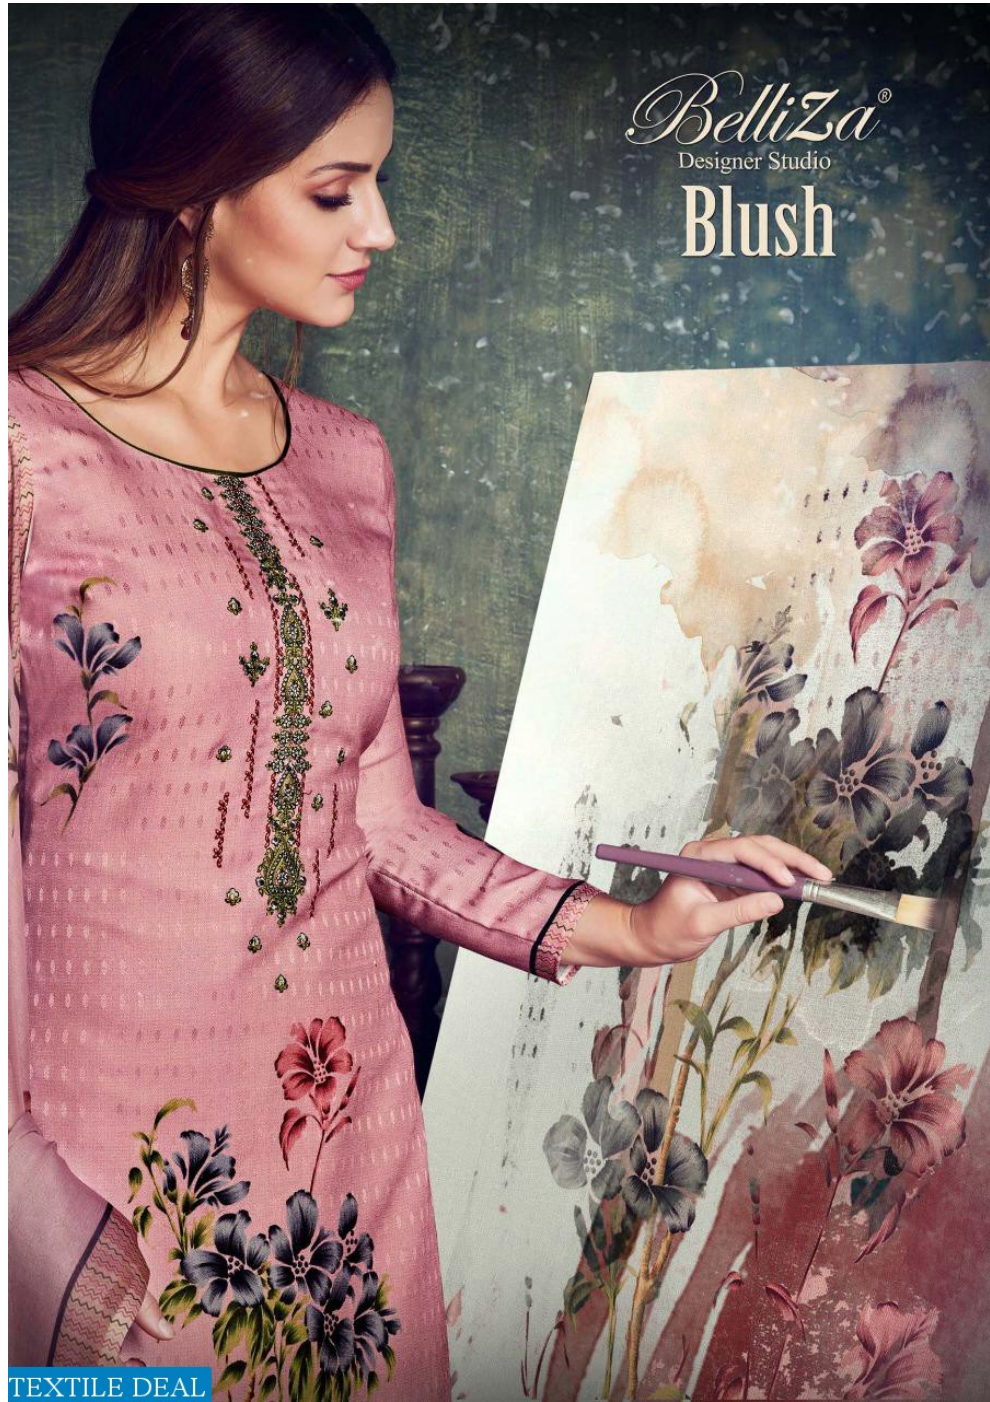

BelliZa®
Designer Studio
Blush

TEXTILE DEAL

Blush

HANDMADE WITH CRAFTSMANSHIP - STYLISH COLLECTION
UNDER MULTICOLOURED SUPPORTS - ENHANCED FINISHING, TISSUE
TO YOUR PLEASURE ONLY

313-007

TEXTILE DEAL

Blush

WOMEN'S WEAR COLLECTION
TRIPLE MULTI-COLOURED EMBROIDERED FEMININE TOUCH
OF PURE PERSONALITY