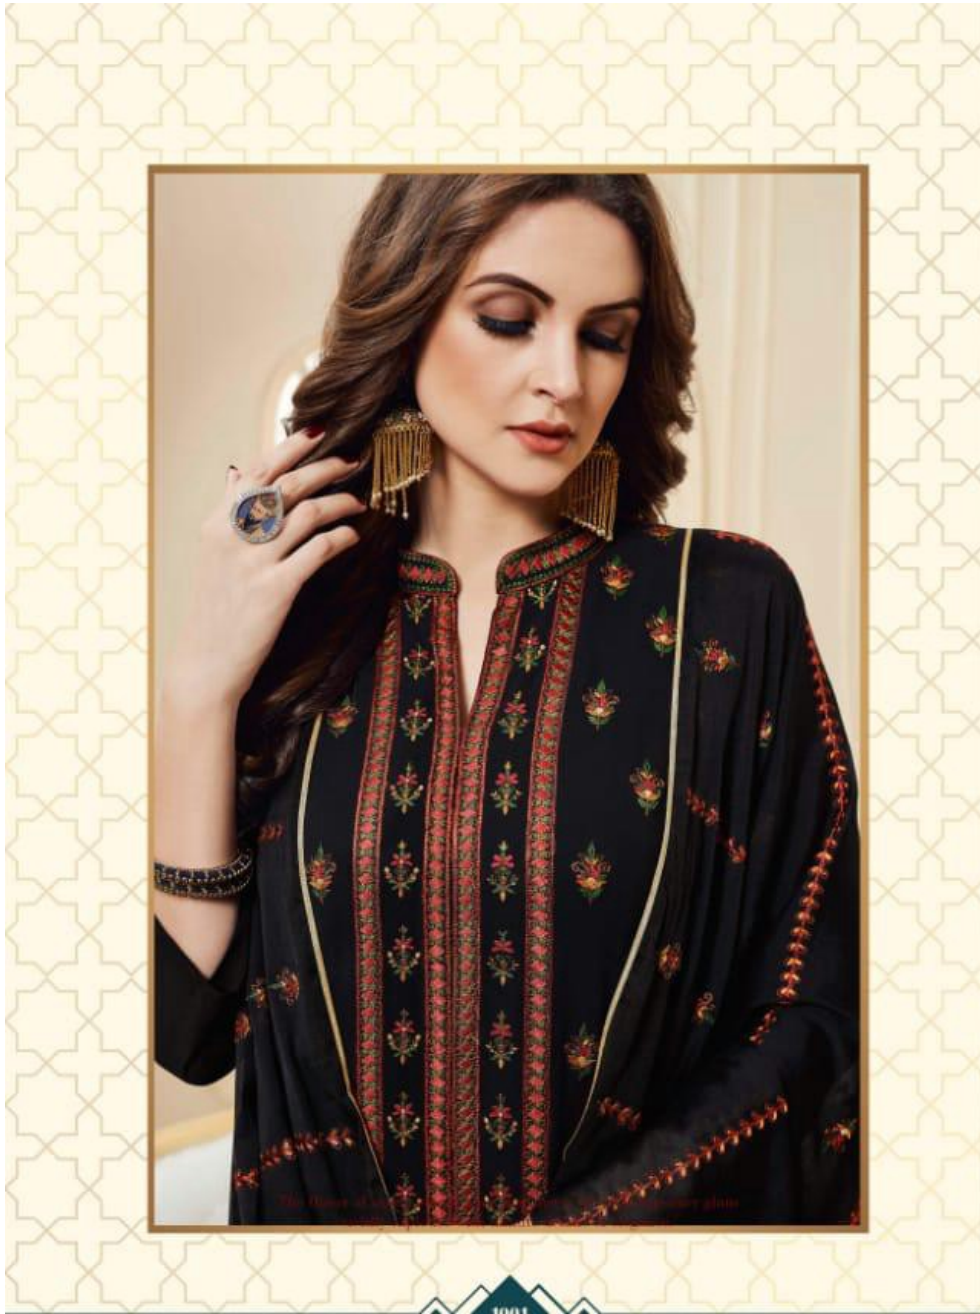

**NIMRAT**  
TOP, BOTTOM & DUPPTA

1001

TEXTILE DEAL

Tunic House  
EVER FRESH CREATION  
A Product of Neha Fashion

**Tunic House**  
EVER FRESH CREATION  
A Product of Neha Fashion

Get dazzled with vivacious colors of India and bring out the ethnic side of you with this beautifully crafted piece.