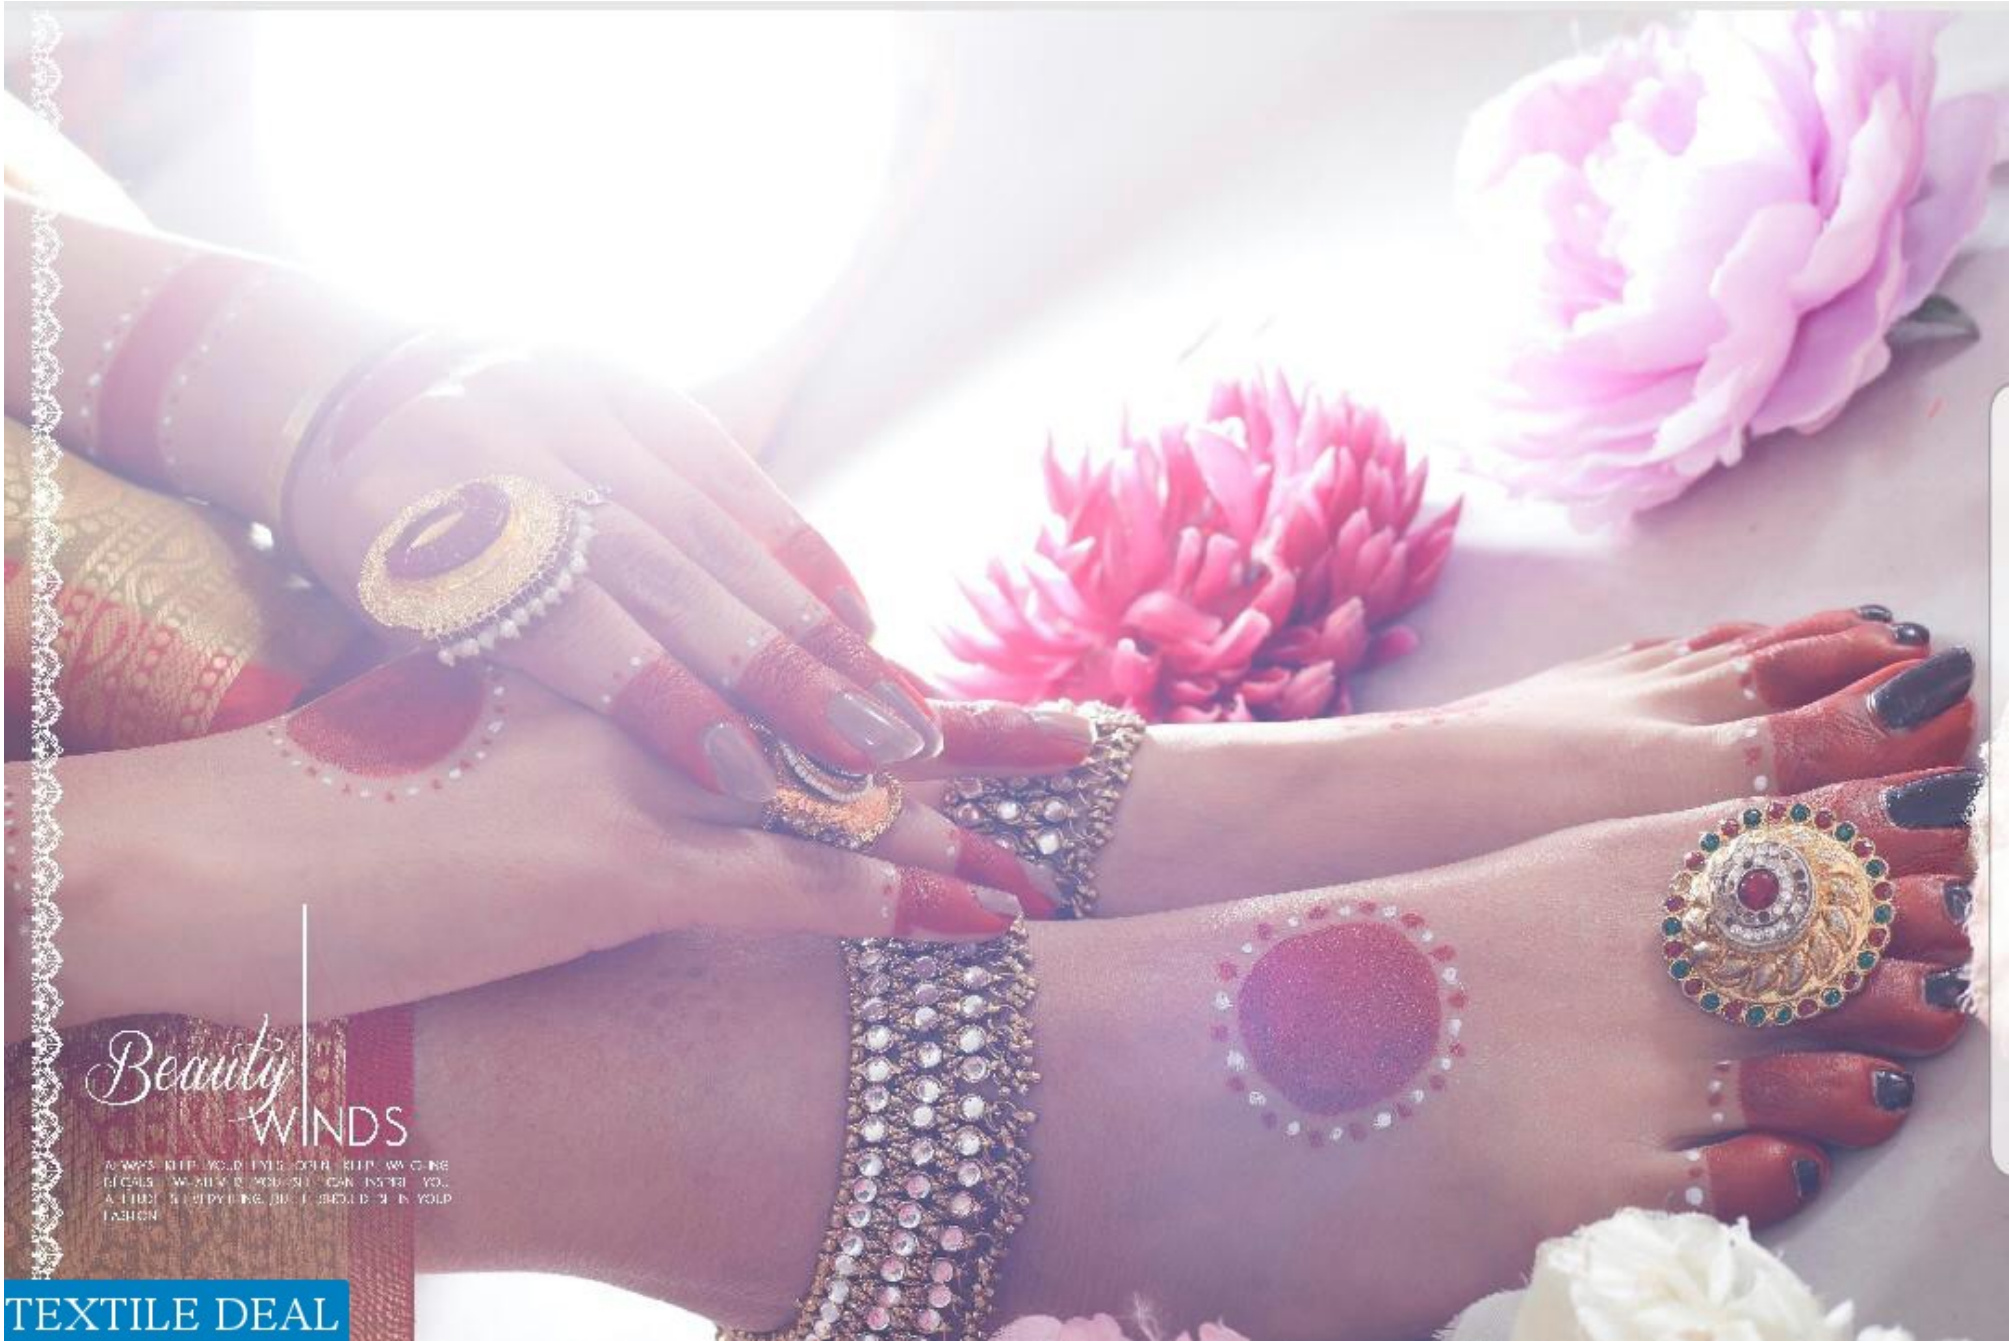

Beauty
WINDS

ALWAYS KEEP YOUR EYES OPEN. KEEP WATCHING
THE LATEST TRENDS AND STYLES. YOU CAN INSPIRE YOU.
A LITTLE OF EVERYTHING, BUT IT SHOULD BE IN YOUR
FASHION.

TEXTILE DEAL