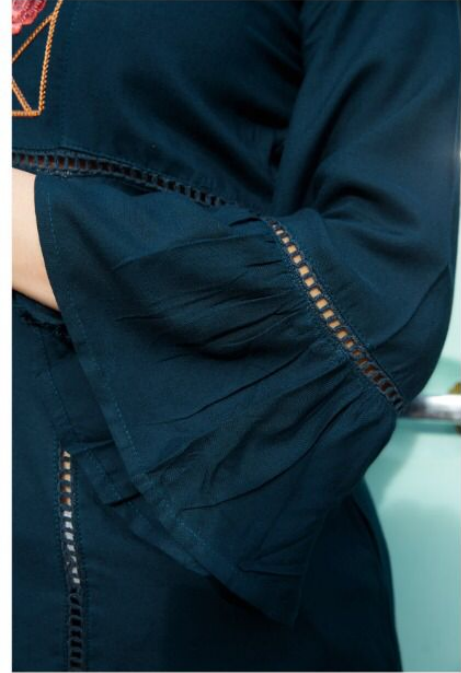

glazier nx hit

fashion

D.NO.1051
GLAZIER NX HIT

The logo for 'Seriemã' features a stylized blue bird or wing shape above the brand name written in a cursive, italicized font.

D.NO.1049
GLAZIER NX HIT

SPARKING
FINESSE

ONCE AGREAT WISE SAGE OF A SPARKAL, A GLOW WHICH
WOULD CONSUME THE PLANET WITH ITS IN TENSITY.

D.NO.1048
GLAZIER NX HIT

D.NO.1050
GLAZIER NX HIT

D.NO.1053
GLAZIER NX HIT

ETHNIC

style

D.NO.1052
GLAZIER NX HIT