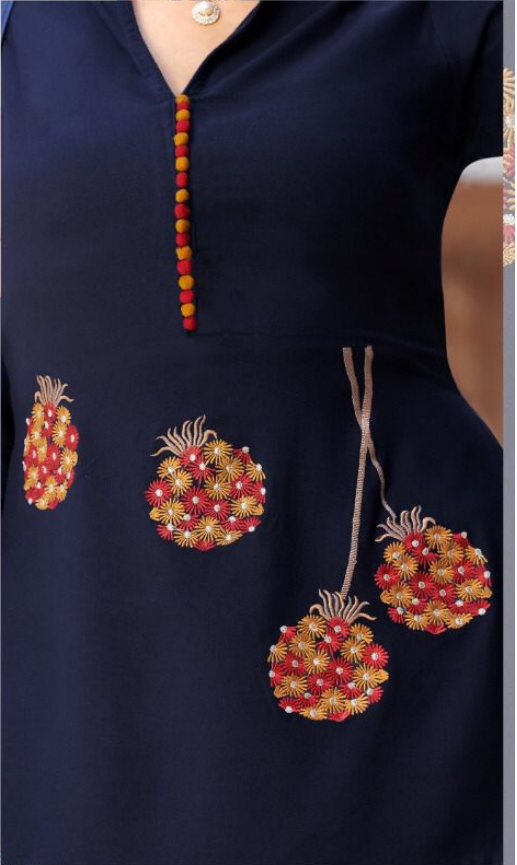

glazier nx hit

fashion

D.NO.1051
GLAZIER NX HIT

The logo for 'Seriemã' features a stylized blue bird or wing shape above the brand name written in a cursive, italicized font.

D.NO.1049
GLAZIER NX HIT

SPARKING
FINESSE

ONCE AGREAT WISE SAGE OF A SPARKAL, A GLOW WHICH
WOULD CONSUME THE PLANET WITH ITS IN TENSITY.

D.NO.1048
GLAZIER NX HIT

D.NO.1050
GLAZIER NX HIT

D.NO.1053
GLAZIER NX HIT

ETHNIC

style

D.NO.1052
GLAZIER NX HIT