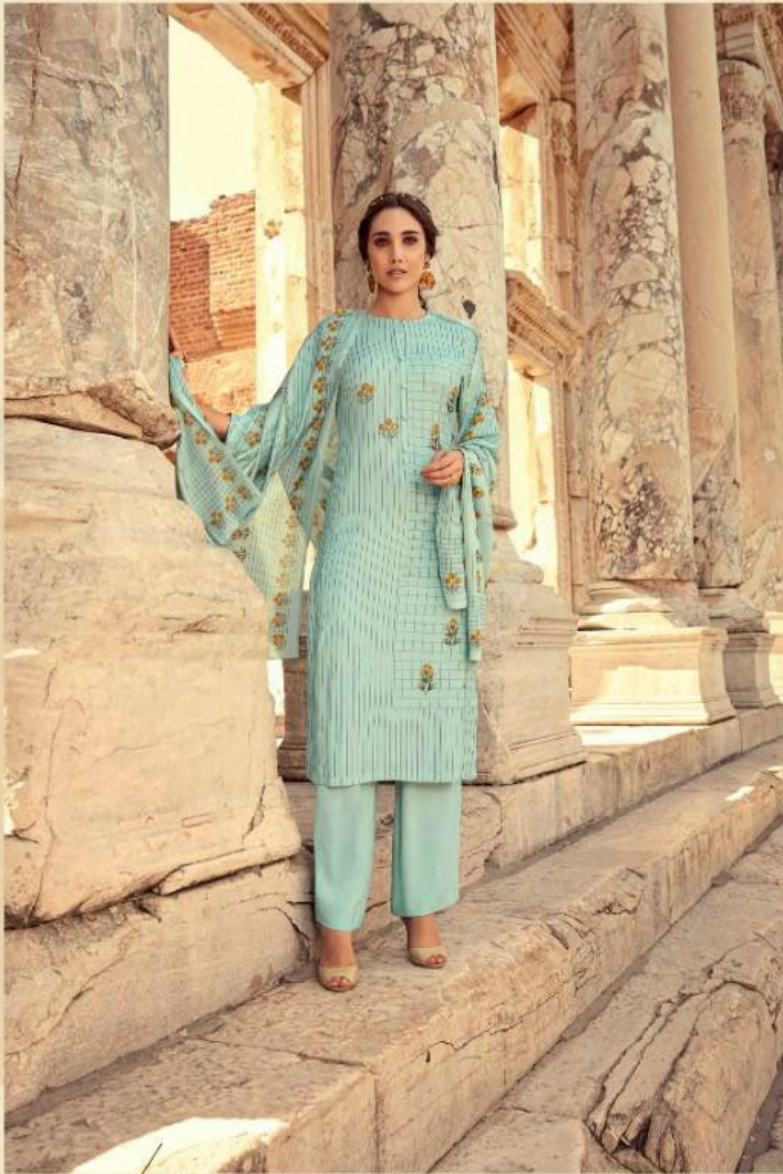

SARG®

TEXTILE DEAL

SARG®

Flower Passage 409

Price: Rs. 428

TEXTILE DEAL

SARG®

SARG®