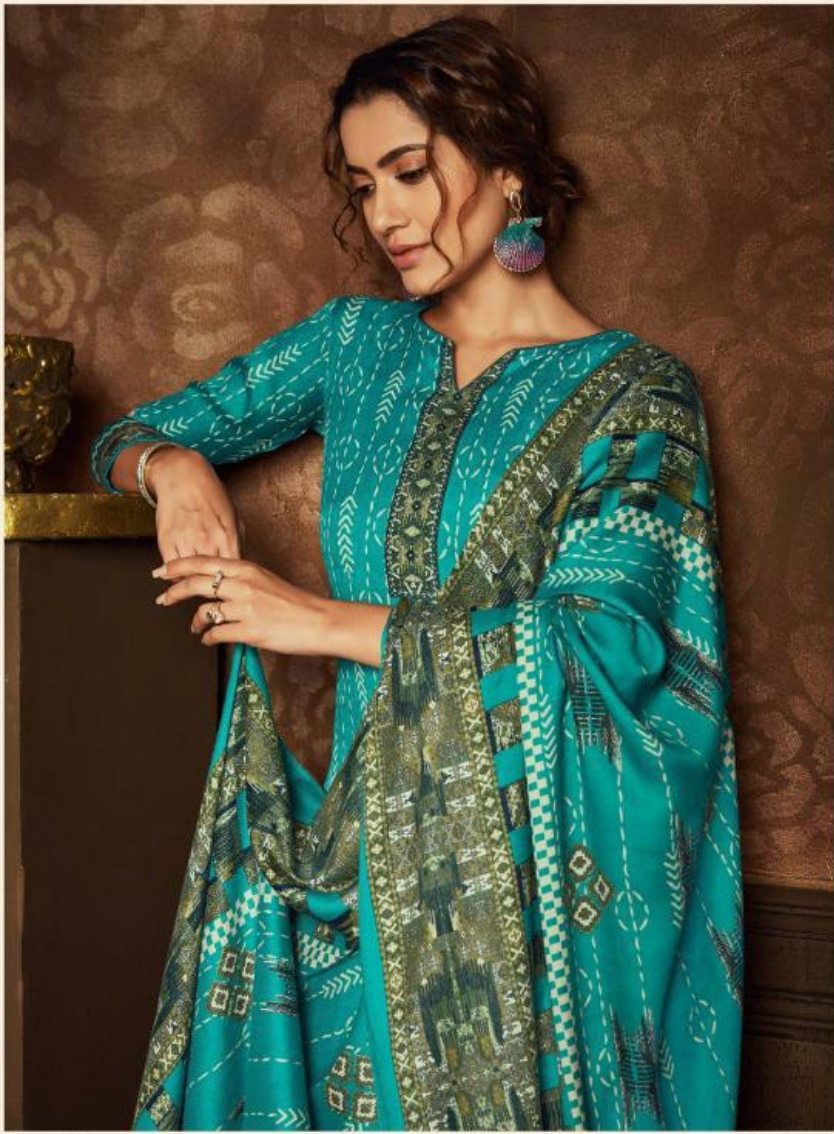

130 - 005

ASPIRE

A Blend of colour's that highlight every corner of the attractive designs that in turn adorn you with vast Beauty.

130 - 002

TEXTILE DEAL

Zulfat  
Designer Suits

Zulfat  
Designer Suits

TEXTILE DEAL