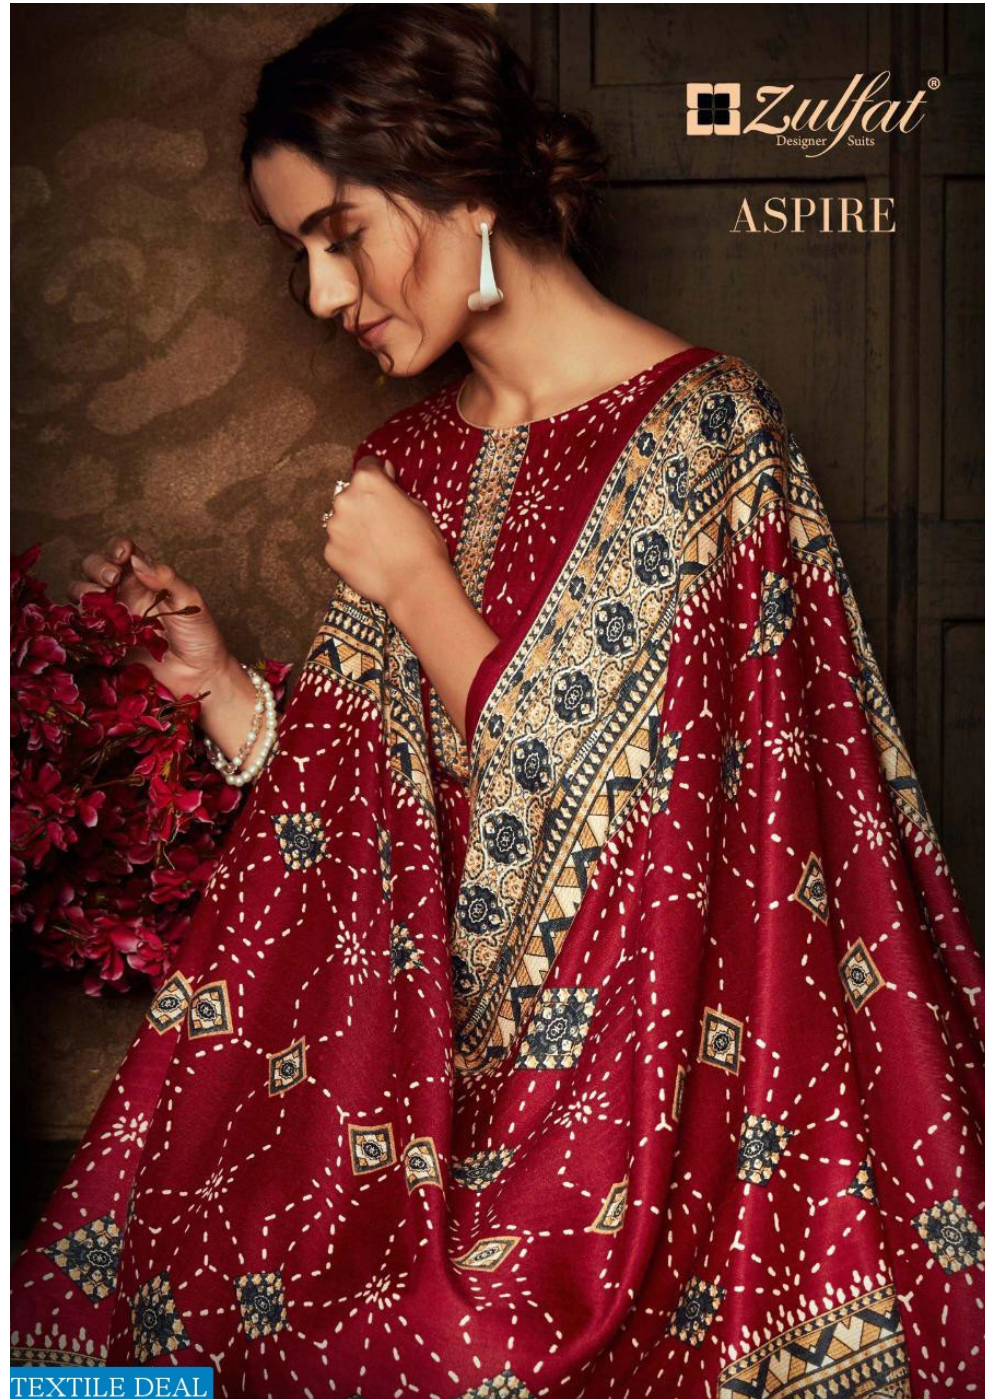

Zulfat®
Designer Suits

ASPIRE

TEXTILE DEAL