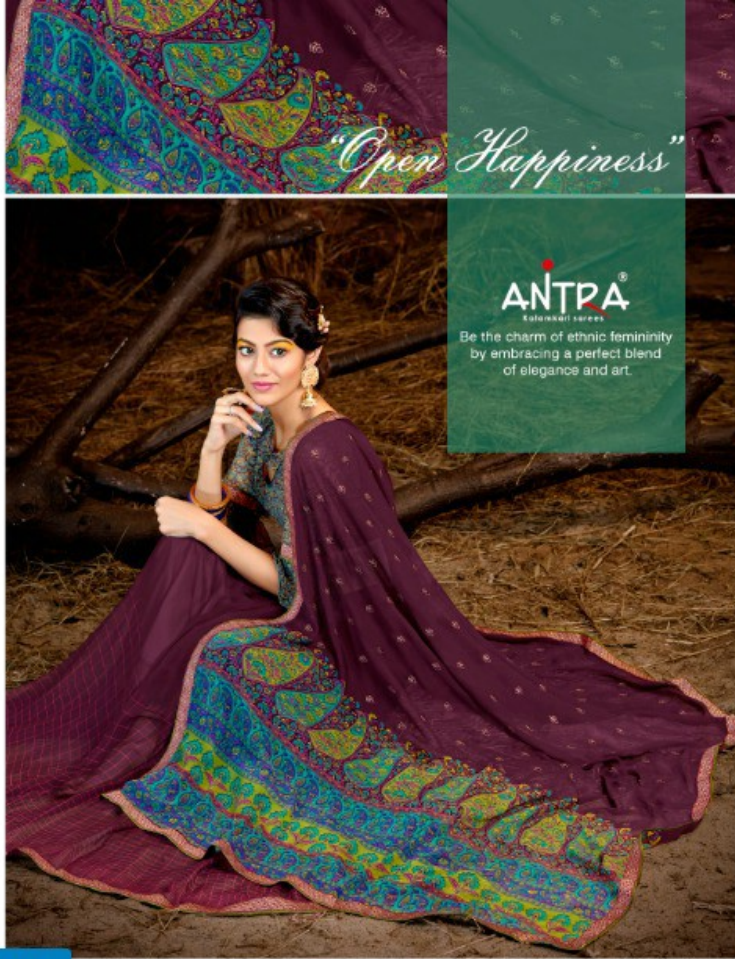

# Rang rachi

By

**ANTRA**<sup>®</sup>

Kalamkari sarees  
An ISO 9001:2015 Company

TEXTILE DEAL

**ANTPA**  
Kalamkari sarees

We are introducing the celestial stream of grace and majestic romance with the tint of all the shades of harmony.

64264

TEXTILE DEAL

TEXTILE DEAL

**ANTPA**  
Kalamkari sarees

We are introducing the celestial stream of grace and majestic romance with the tint of all the shades of harmony.

64267

TEXTILE DEAL

64261