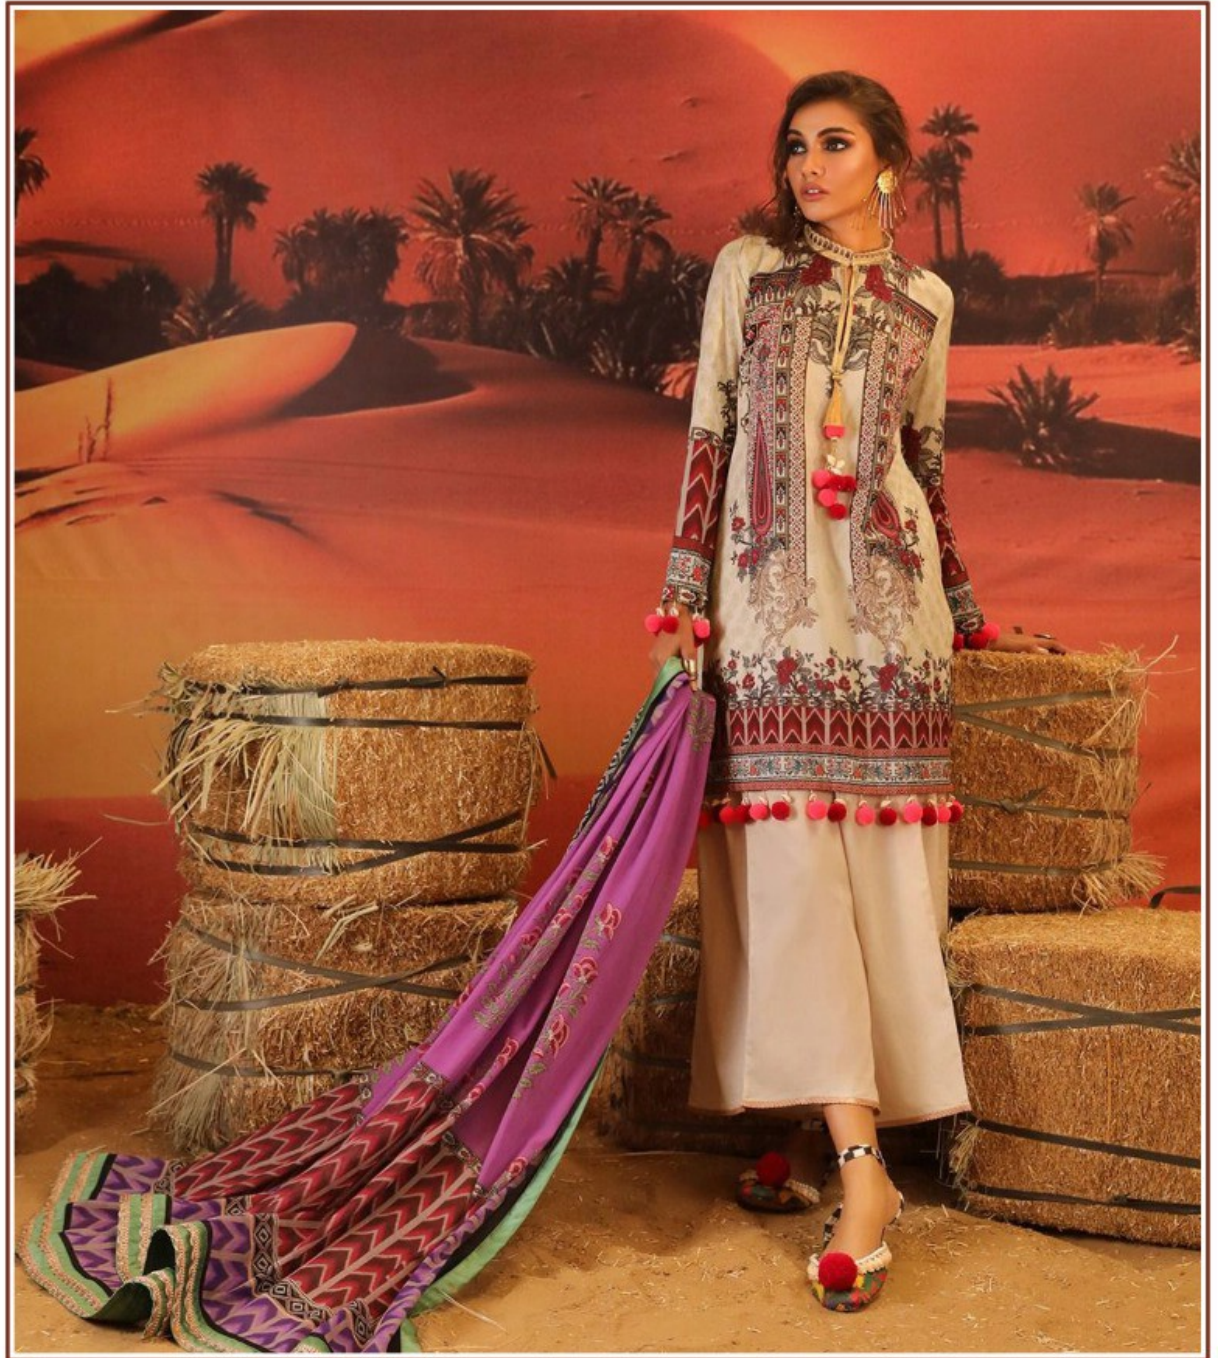

SANA SAFINAZ  
Winter collection

TEXTILE DEAL

Code:-4001

TEXTILE DEAL

Code:-4002

TEXTILE DEAL

Code:-4003

TEXTILE DEAL

Code:-4004

TEXTILE DEAL

Code:-4005

TEXTILE DEAL

Code:-4006

TEXTILE DEAL

Code:-4001

Code:-4002