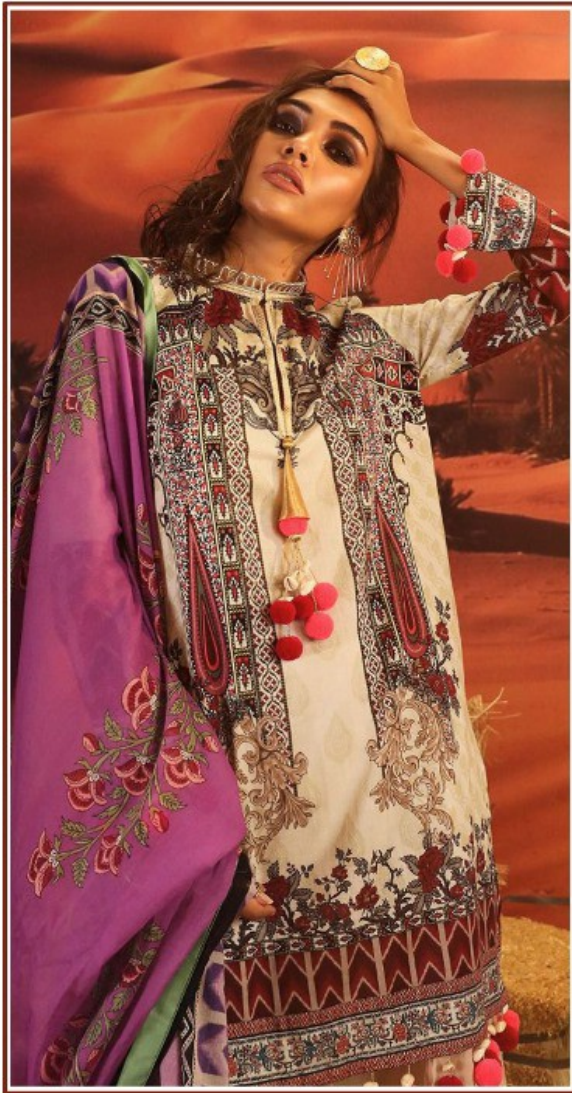

SANA SAFINAZ  
Winter collection

TEXTILE DEAL

Code:-4001

TEXTILE DEAL

Code:-4002

TEXTILE DEAL

Code:-4003

TEXTILE DEAL

Code:-4004

TEXTILE DEAL

Code:-4005

TEXTILE DEAL

Code:-4006

TEXTILE DEAL

Code:-4001

Code:-4002