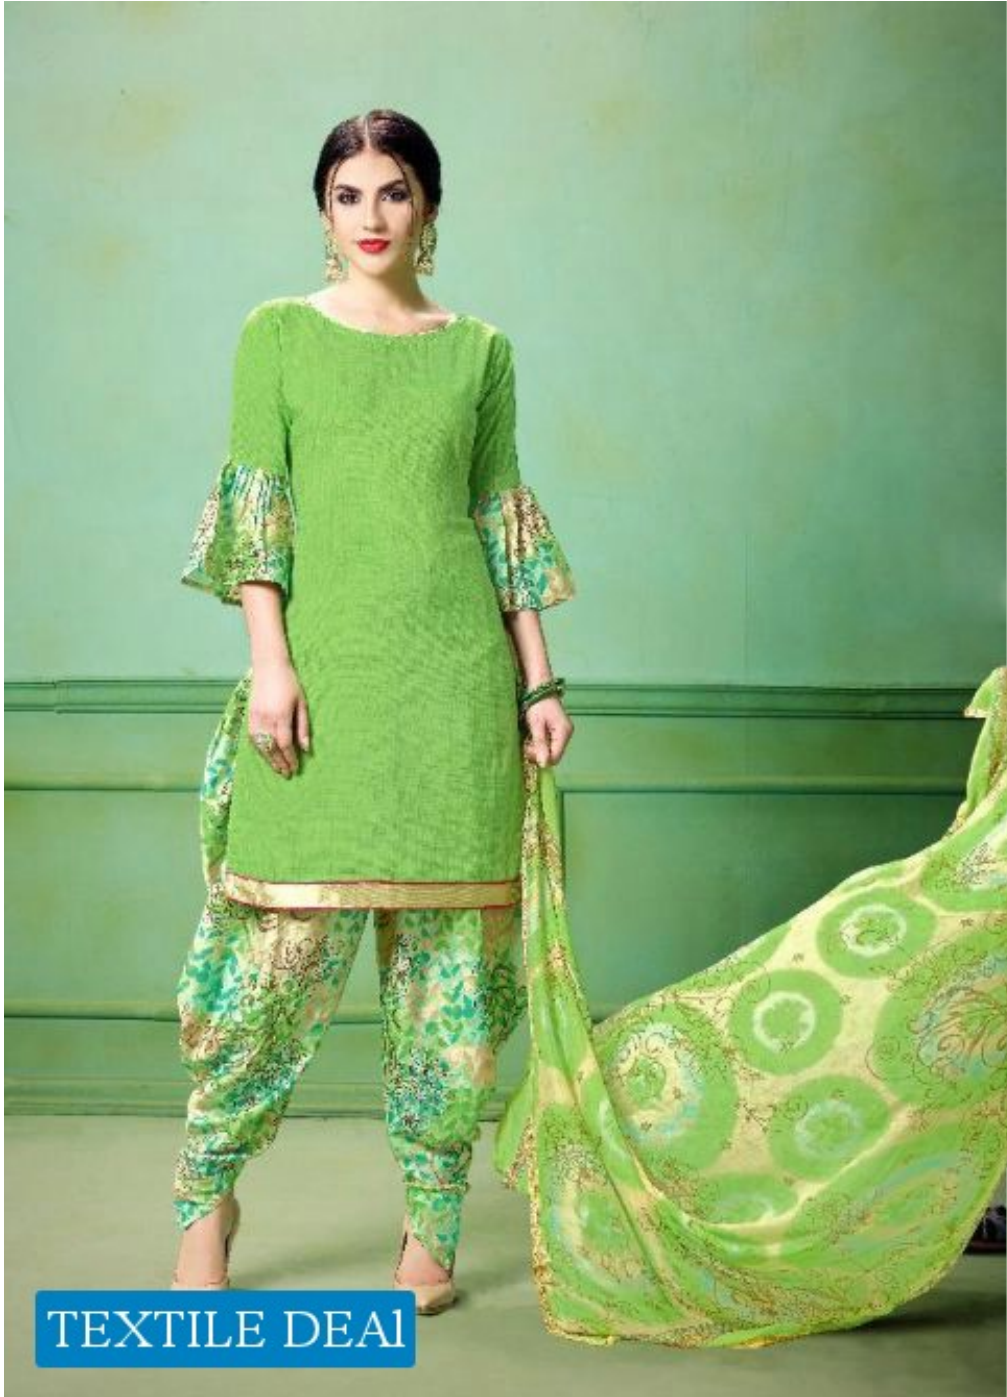

Shiv
Gori ™
Silk Mills

RAJJO SPECIAL

TEXTILE DEAL

MAJESTIC • 100% • TOUCH

TEXTILE DEAL

MAJESTIC • 1310 • TOUCH

TEXTILE DEAL

100% MOMENT

CLSAASIC • 1005 • TRANDE

TEXTILE DEAL

TEXTILE DEAL

COMFORT • 007 • WEAR

TEXTILE DEAL

ELEGANCE • 100% • WEAR

TEXTILE DEAL

MASTER • 1002 • PIECE

TEXTILE DEAL

ELEGANCE • 100% • WEAR

SHINE • TOGS • BRIGHT

TEXTILE DEAL

PERFECT 100% PICTURE

TEXTILE DEAL

1001

1002