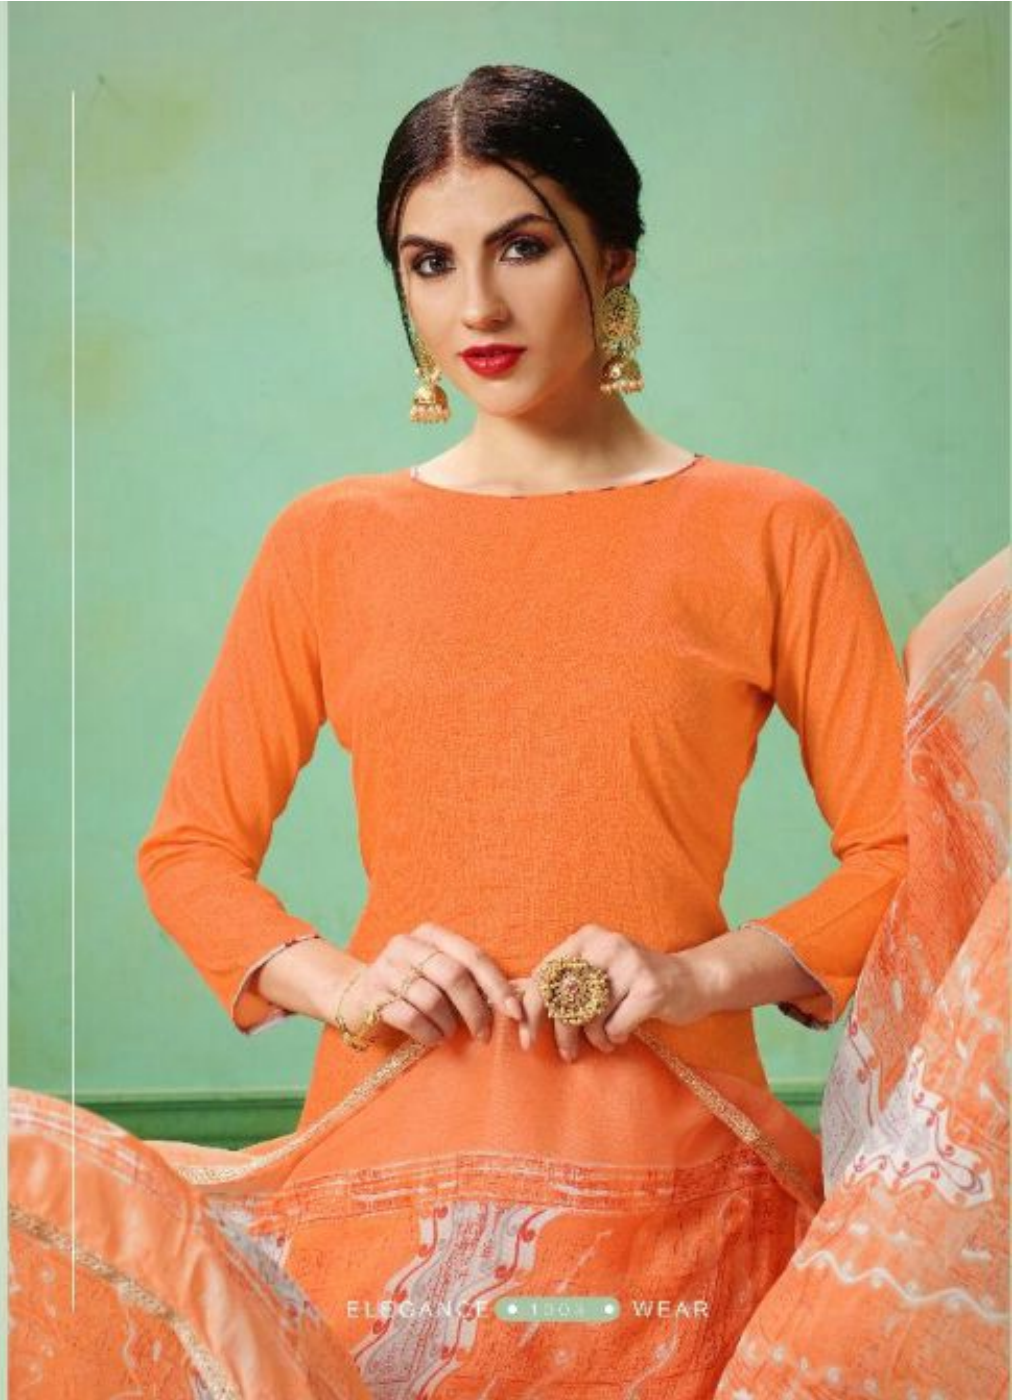

Shiv
Gori ™
Silk Mills

RAJJO SPECIAL

TEXTILE DEAL

MAJESTIC • 100% • TOUCH

TEXTILE DEAL

MAJESTIC • 1310 • TOUCH

TEXTILE DEAL

100% MOMENT

CLSAASIC • 1005 • TRANDE

TEXTILE DEAL

TEXTILE DEAL

COMFORT • 007 • WEAR

TEXTILE DEAL

ELEGANCE • 100% • WEAR

TEXTILE DEAL

MASTER • 1002 • PIECE