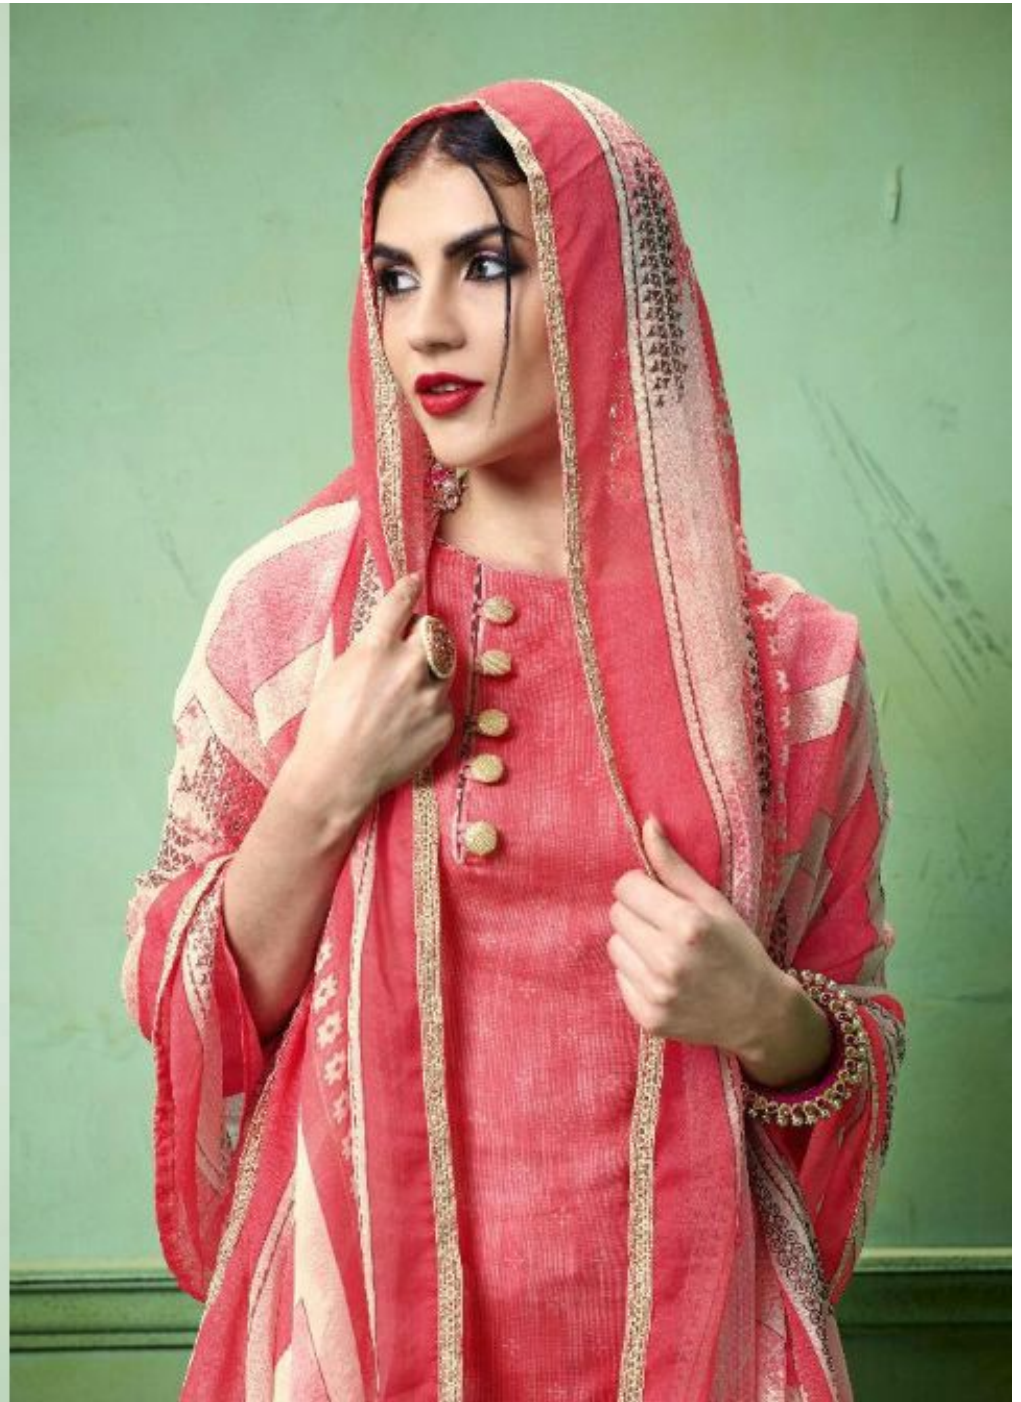

Shiv
Gori ™
Silk Mills

RAJJO SPECIAL

TEXTILE DEAL

MAJESTIC • 100% • TOUCH

TEXTILE DEAL

MAJESTIC • 1310 • TOUCH

TEXTILE DEAL

100% MOMENT

CLSAASIC • 1005 • TRANDE

TEXTILE DEAL

TEXTILE DEAL

COMFORT • 007 • WEAR

TEXTILE DEAL

ELEGANCE • 100% • WEAR

TEXTILE DEAL

MASTER • 1002 • PIECE