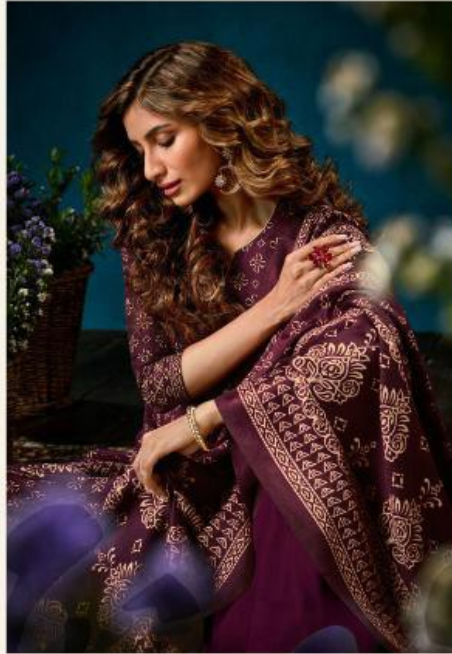

TEXTILE DEAL

Belliza®
Designer Studio
www.bellizadesignerstudio.com

AISHA

FASHION AND STYLE
ALWAYS DEPENDS
ON GOOD COLOURS
AND FANTASTIC
COMBINATION
OF SHADES.
343 - 001