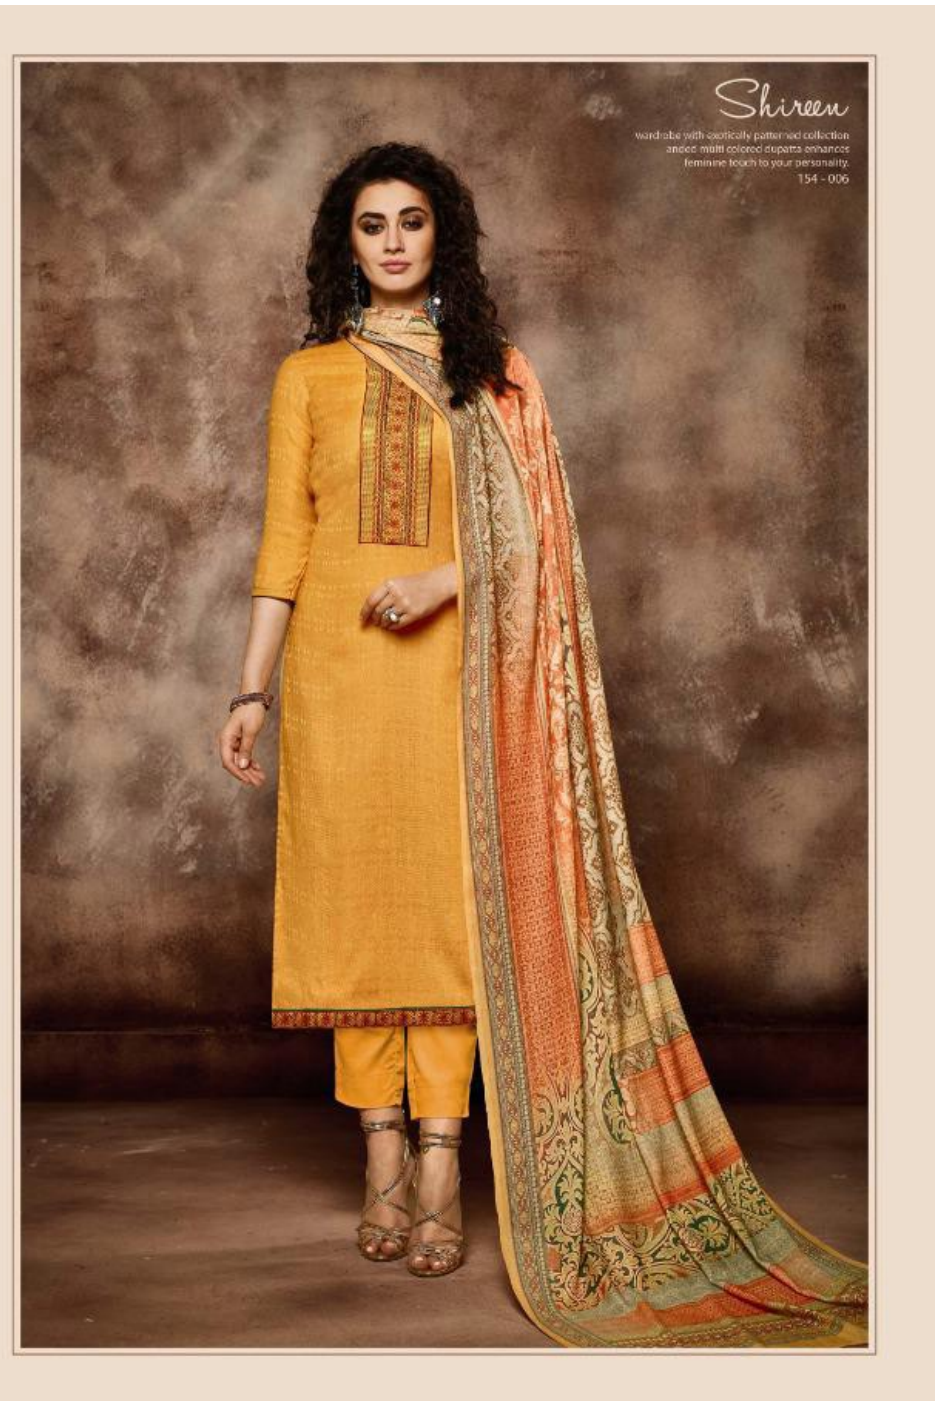

Shireen

TEXTILE DEAL

Shireen

wardrobe with explicitly patterned collection
and/or multi-colored dupatta enhances feminine
touch to your personality

TEXTILE DEAL

TEXTILE DEAL

Shireen

wardrobe with exotically patterned collection
and multi colored dupatta enhances
feminine touch to your personality.
154 - 005

Shireen

TEXTILE DEAL

TEXTILE DEAL

Shireen

wardrobe with exotically patterned collection
and multi colored dupatta enhances
feminine touch to your personality.

Shireen

want to be with exotically patterned collection
and let multi-colored dupatta enhance your femininity
touch to your personality.

TEXTILE DEAL

154 - 001

154 - 002

154 - 003

154 - 004

154 - 005

154 - 006

154 - 007

TEXTILE DEAL

Shireen

we drabe with aestically patterned collection
added multi colored dupatta enhances
feminine touch to your personality.
154 - 008

TEXTILE DEAL