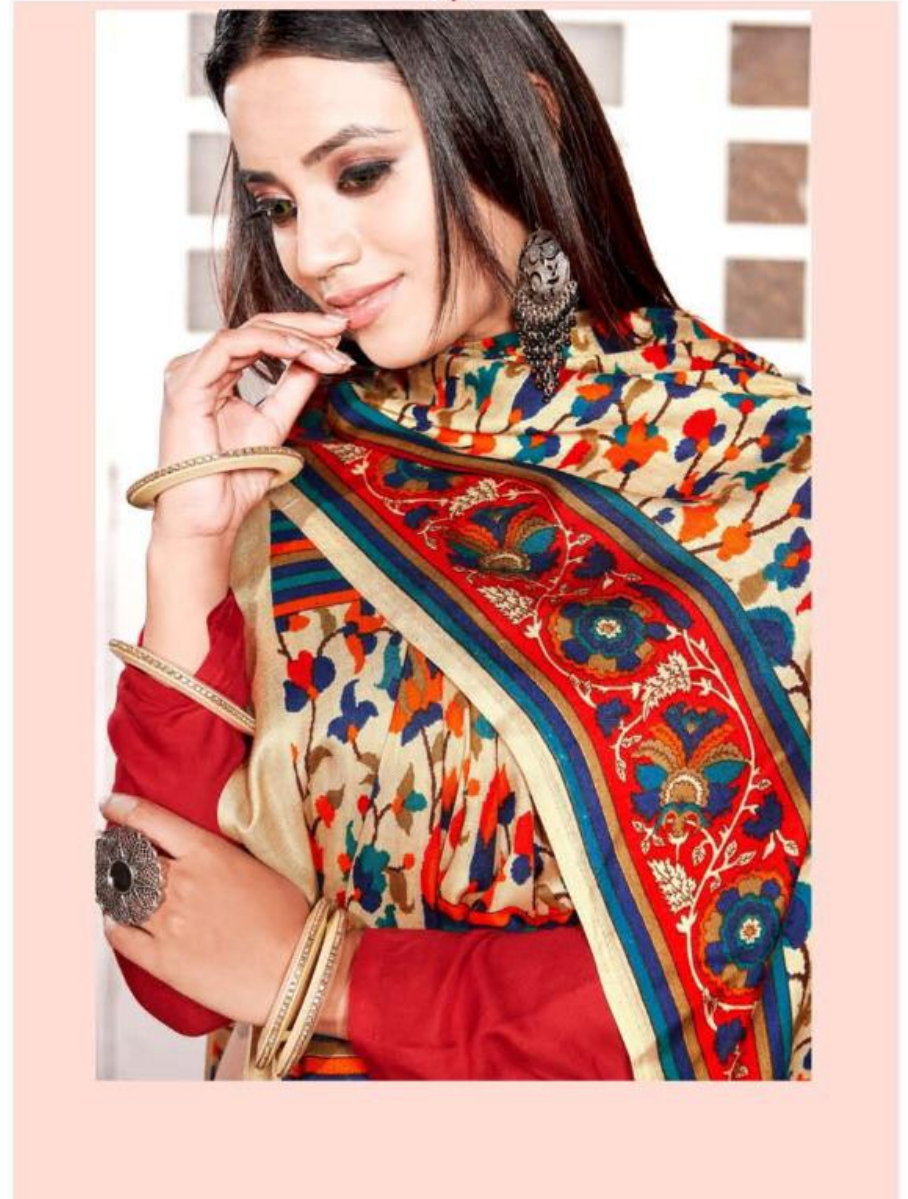

CEAN 99804777

 silkvilla®

PASHAMINA-11

The
**SHAPE OF
THINGS TO COME**

THE PESTLE BRAND NAME IS EVERY DAY FASHIONABLE WITH A GREAT RANGE FROM THE EXCLUSIVE PESTLE COLLECTION FROM 1997

11002

SPARKLES IN NATURAL OF BEAUTY