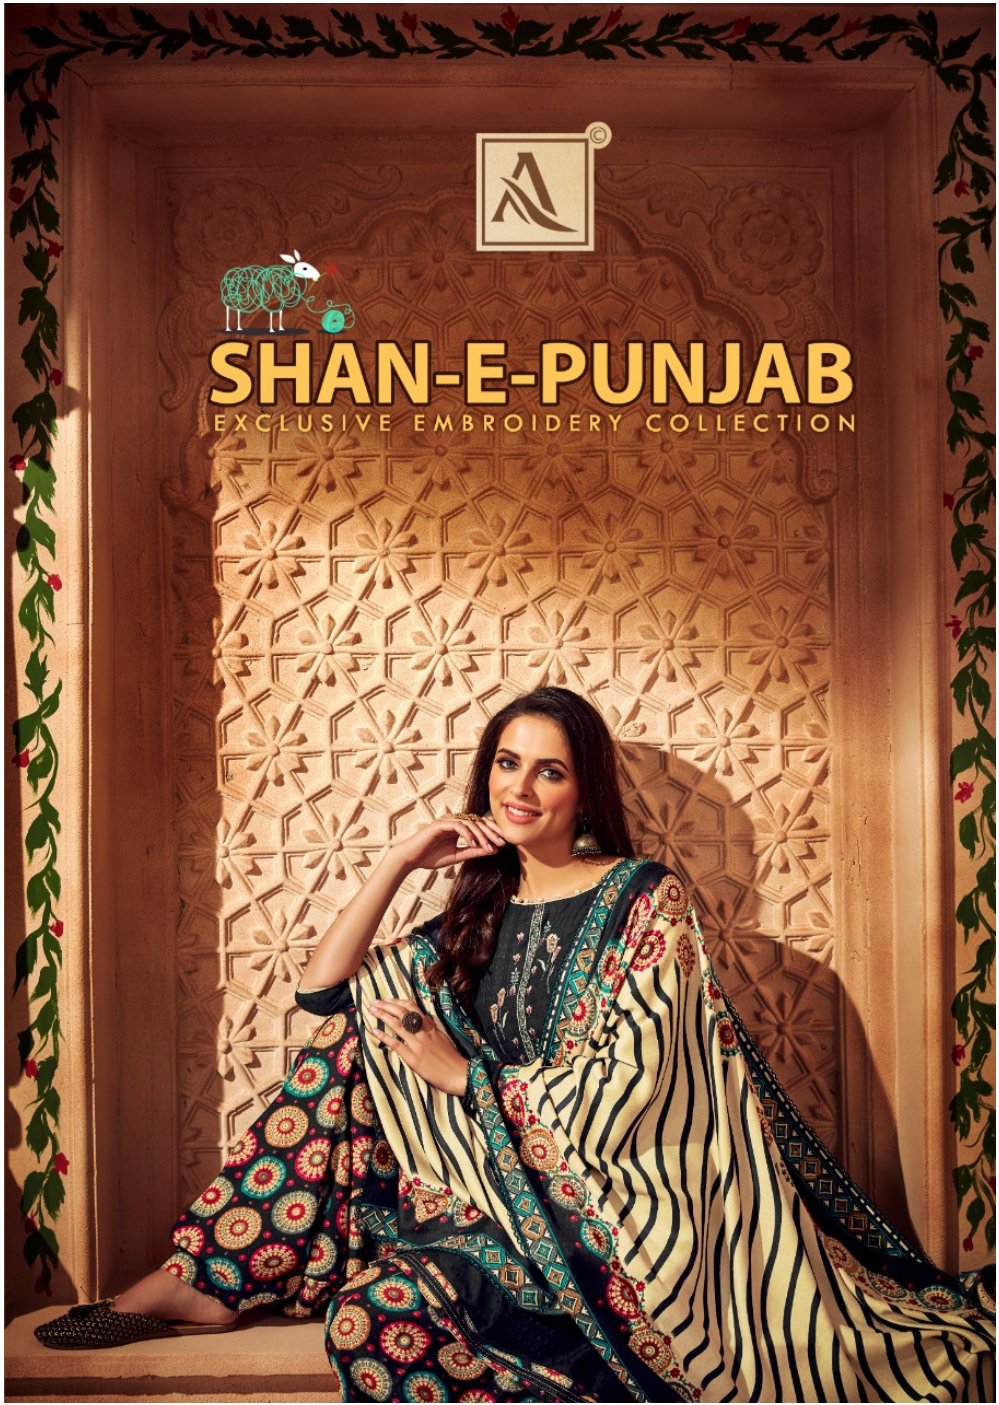

SHAN-E-PUNJAB

EXCLUSIVE EMBROIDERY COLLECTION

SHAN-E-PUNJAB

FABRICS THAT CONVEY ARTISTIC EXPRESSION.◆

◆... S-451-010

AS ONE ERA FLOWS INTO ANOTHER. A TRADITION IS REBORN. ♦♦♦ S-451-007

S-451-001 ***◆

S-451-002 ***◆

SHAN-E-PUNJAB

CONTRAST ROMANTIC
GEORGETTE WITH
GAMINE TAILORING.

S-451-003 ***◆

FABRICS THAT CONVEY ARTISTIC EXPRESSION.

◆◆◆ S-451-004

SHAN-E-PUNJAB

◆... THIS SEASON IS GIVING TO BE BRIGHT & COLORFUL.

S-451-005 ◆◆◆

ELEGANT
EMBROIDERED
CONTRAST
ENSEMBLE.

Fashion is everything
that can pass fashionable...

SHAN-E-PUNJAB

◆... S-451-008