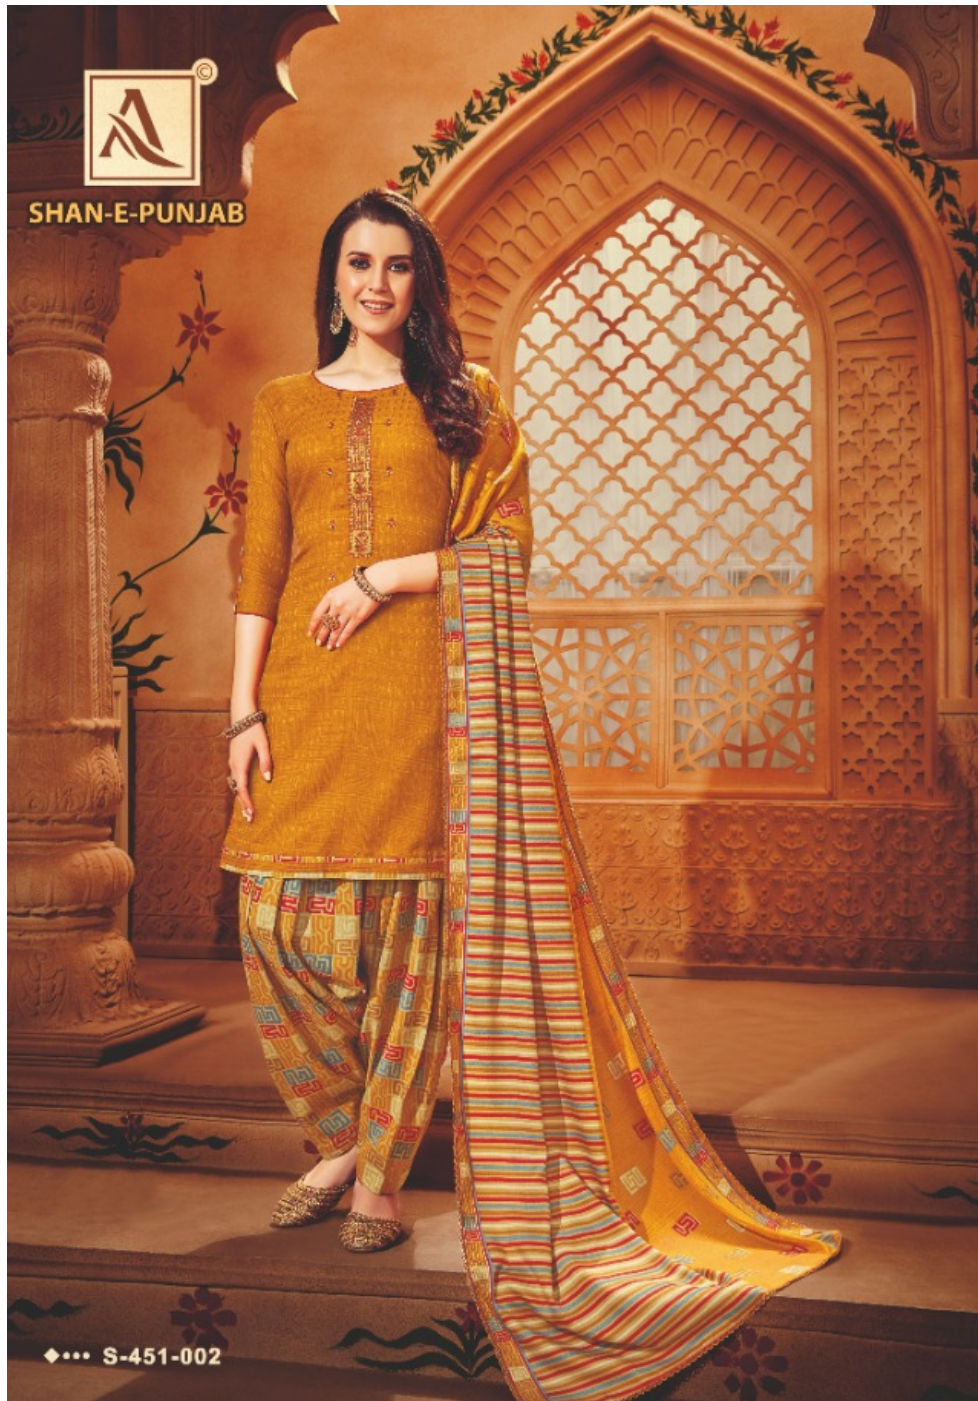

SHAN-E-PUNJAB