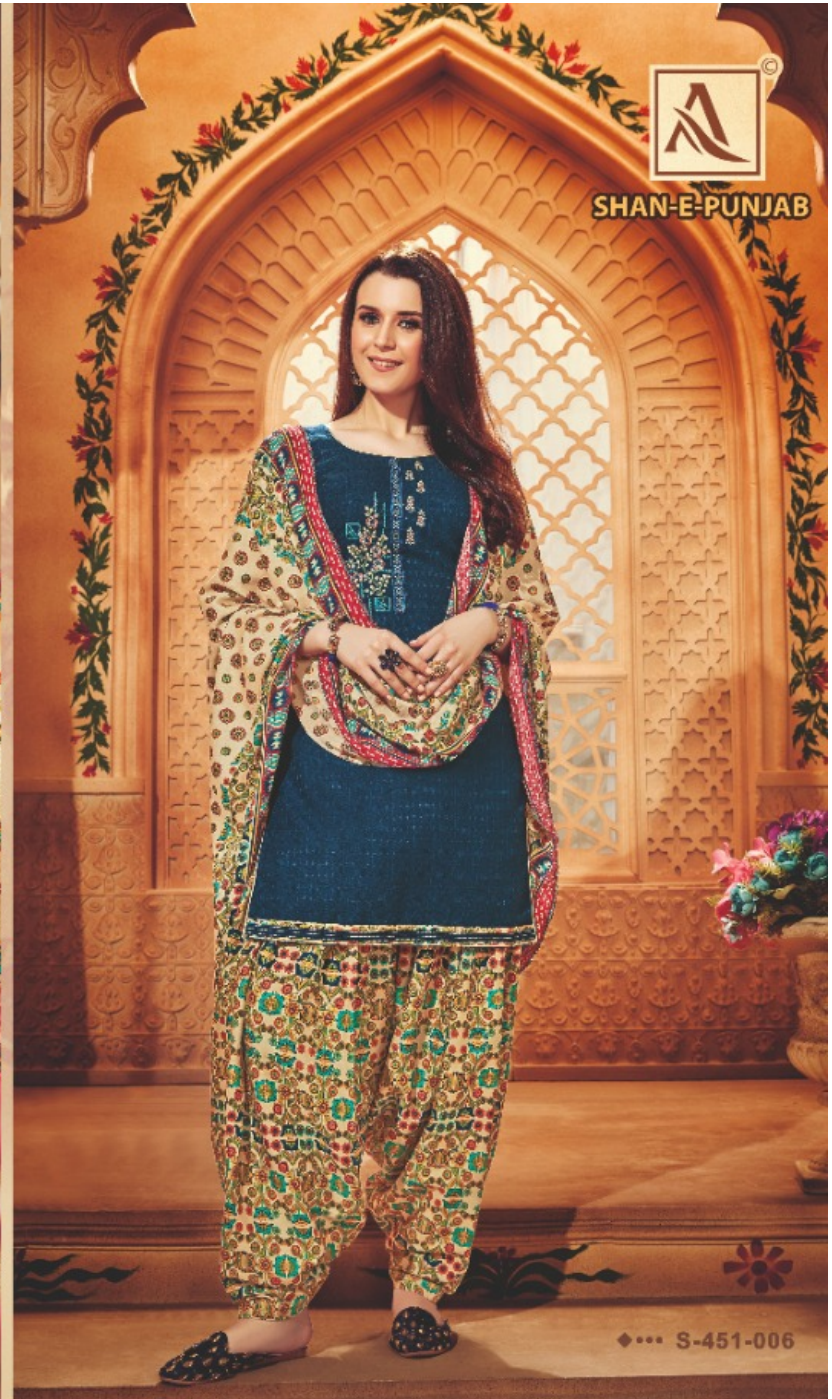

SHAN-E-PUNJAB

EXCLUSIVE EMBROIDERY COLLECTION

SHAN-E-PUNJAB

FABRICS THAT CONVEY ARTISTIC EXPRESSION.◆

◆... S-451-010

AS ONE ERA FLOWS INTO ANOTHER. A TRADITION IS REBORN. ♦♦♦ S-451-007

S-451-001 ***◆

S-451-002 ***◆

SHAN-E-PUNJAB

CONTRAST ROMANTIC
GEORGETTE WITH
GAMINE TAILORING.

S-451-003 ***◆

FABRICS THAT CONVEY ARTISTIC EXPRESSION.

◆◆◆ S-451-004

SHAN-E-PUNJAB

◆... THIS SEASON IS GIVING TO BE BRIGHT & COLORFUL.

S-451-005 ◆◆◆

FUN WITH FABRIC
FOR THE FEMININE IN YOU.

SHAN-E-PUNJAB

◆◆◆ S-451-006

*Fashion is a language some know it,
some learn it, some never
will like an instinct.*

*Look Summer
glow*

L

S-451-009 ◆◆◆

SHAN-E-PUNJAB

ELEGANT
EMBROIDERED
CONTRAST
ENSEMBLE.

Fashion is everything
that can pass fashionable...

SHAN-E-PUNJAB

◆... S-451-008