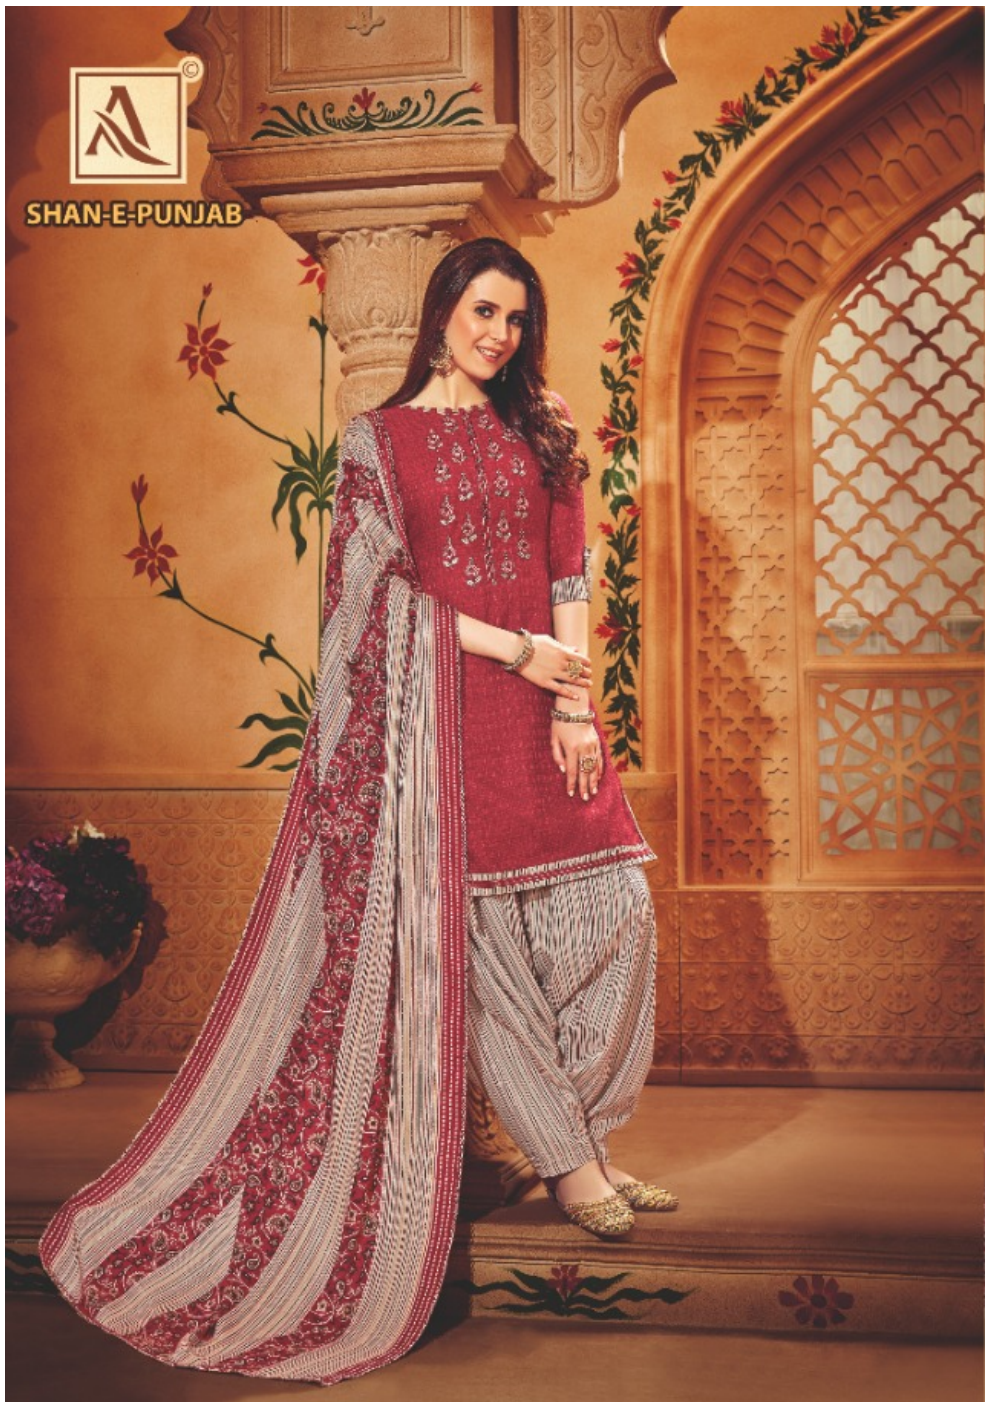

SHAN-E-PUNJAB

EXCLUSIVE EMBROIDERY COLLECTION

SHAN-E-PUNJAB

FABRICS THAT CONVEY ARTISTIC EXPRESSION.◆

◆... S-451-010

AS ONE ERA FLOWS INTO ANOTHER. A TRADITION IS REBORN. ♦♦♦ S-451-007

S-451-001 ***◆

S-451-002 ***◆

SHAN-E-PUNJAB

CONTRAST ROMANTIC
GEORGETTE WITH
GAMINE TAILORING.

S-451-003 ***◆

FABRICS THAT CONVEY ARTISTIC EXPRESSION.

◆◆◆ S-451-004

SHAN-E-PUNJAB

◆... THIS SEASON IS GIVING TO BE BRIGHT & COLORFUL.

S-451-005 ◆◆◆

ELEGANT
EMBROIDERED
CONTRAST
ENSEMBLE.

Fashion is everything
that can pass fashionable...

SHAN-E-PUNJAB

◆... S-451-008