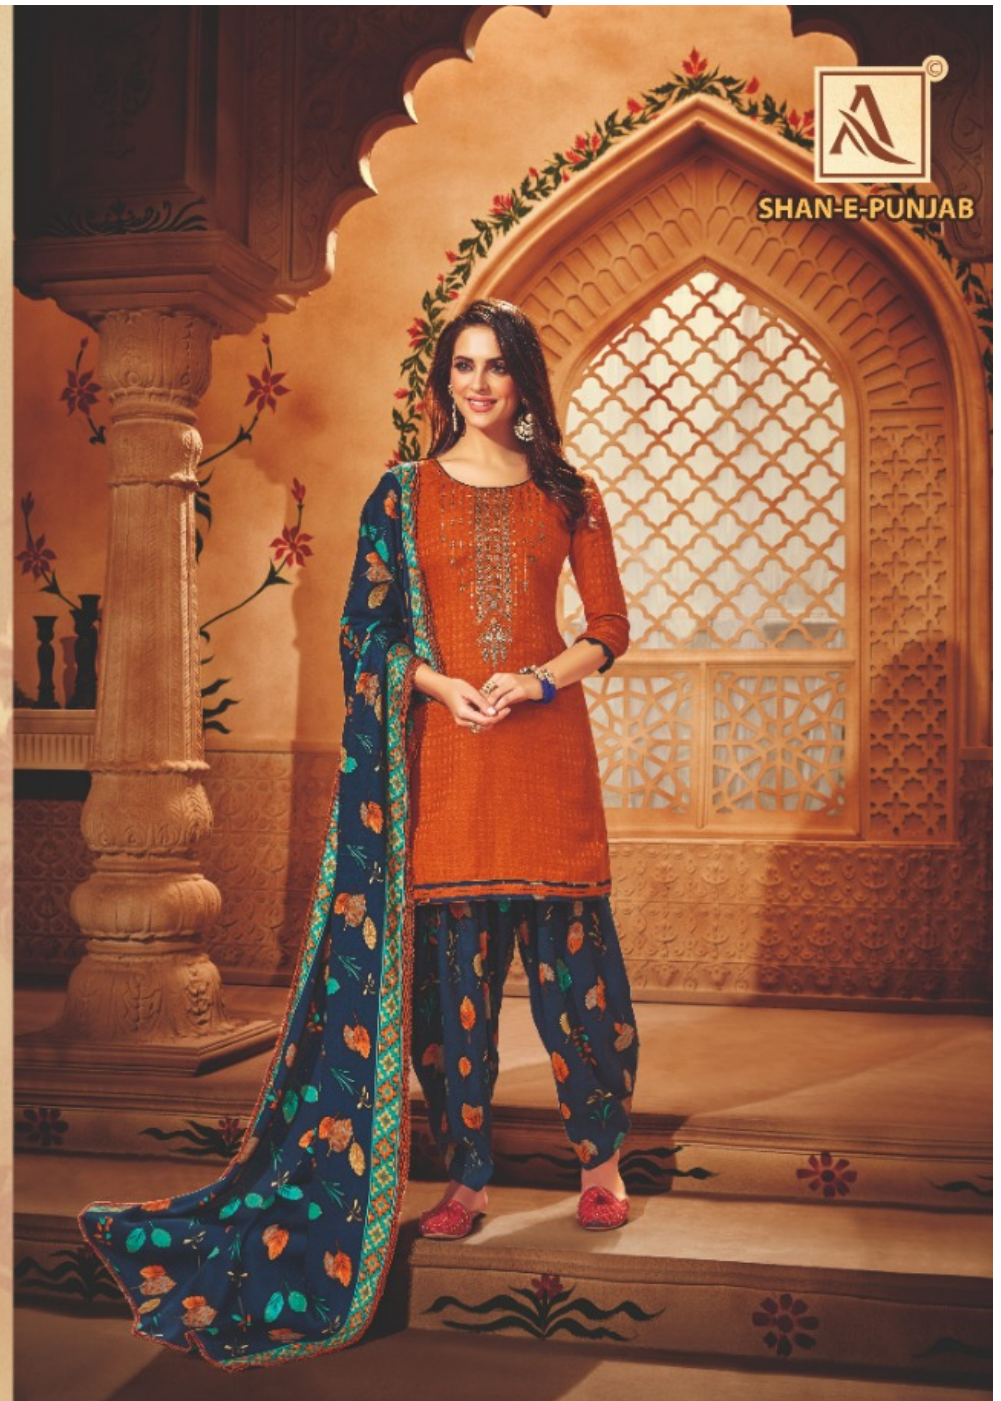

◆... S-451-001

SHAN-E-PUNJAB