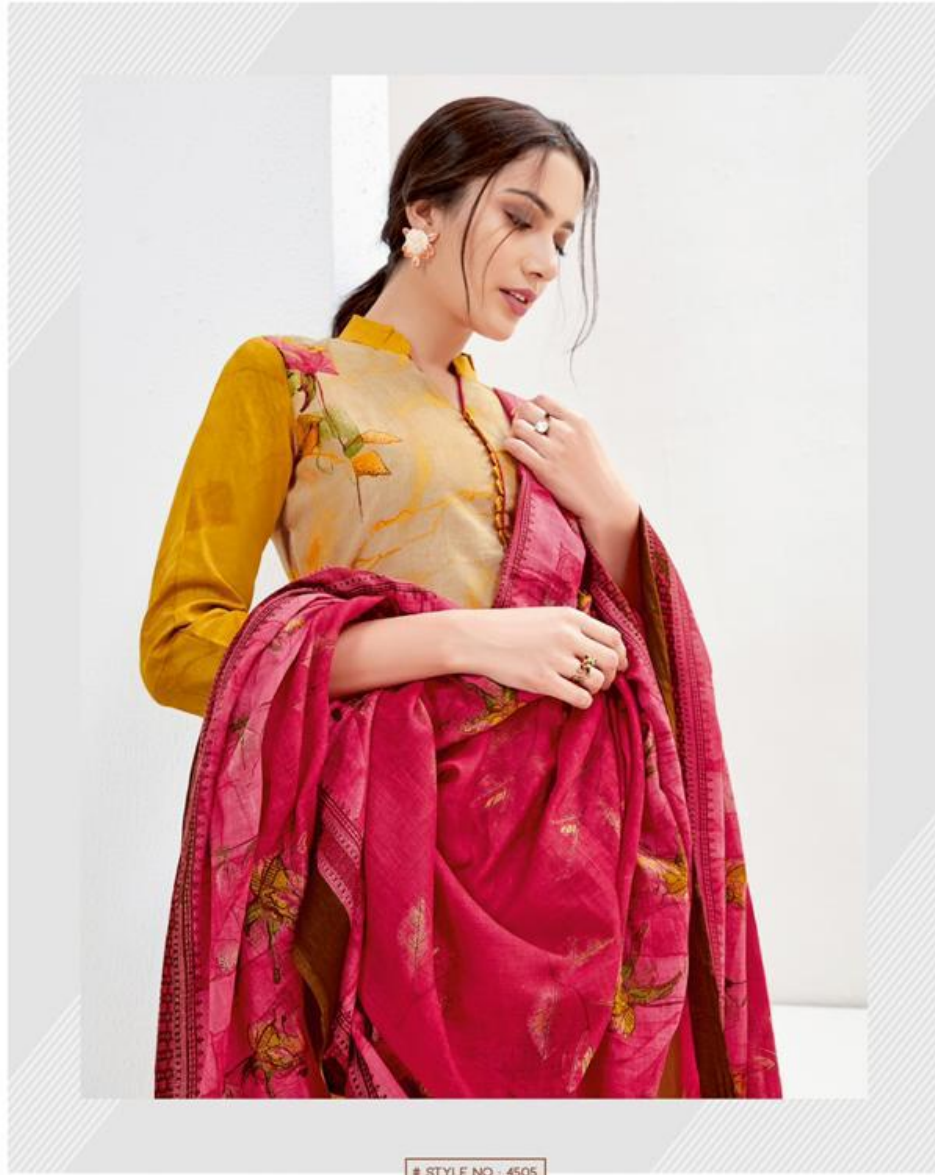

Suryajyoti®
Designer Cotton Salwar Suits

STYLE NO : 4517

Suryajyoti®
Designer Cotton Salwar Suits

PREMIUM
trendy cottons
Vol-45

Suryajyoti®
Designer Cotton Salwar Suits

STYLE NO : 4502

Suryajyoti[®]
Designers Ethnic Sarees Suits

STYLE NO : 4501

■ STYLE NO : 4504

Suryajyoti[®]
Designer Ethnic Salwar Suits

STYLE NO : 4505

Suryajyoti®
Designer Cotton Salwar Suits

Suryajyoti®
Designer Ethnic Salwar Suits

STYLE NO : 4508

Suryajyoti®
Designer Ethnic Salwar Suits