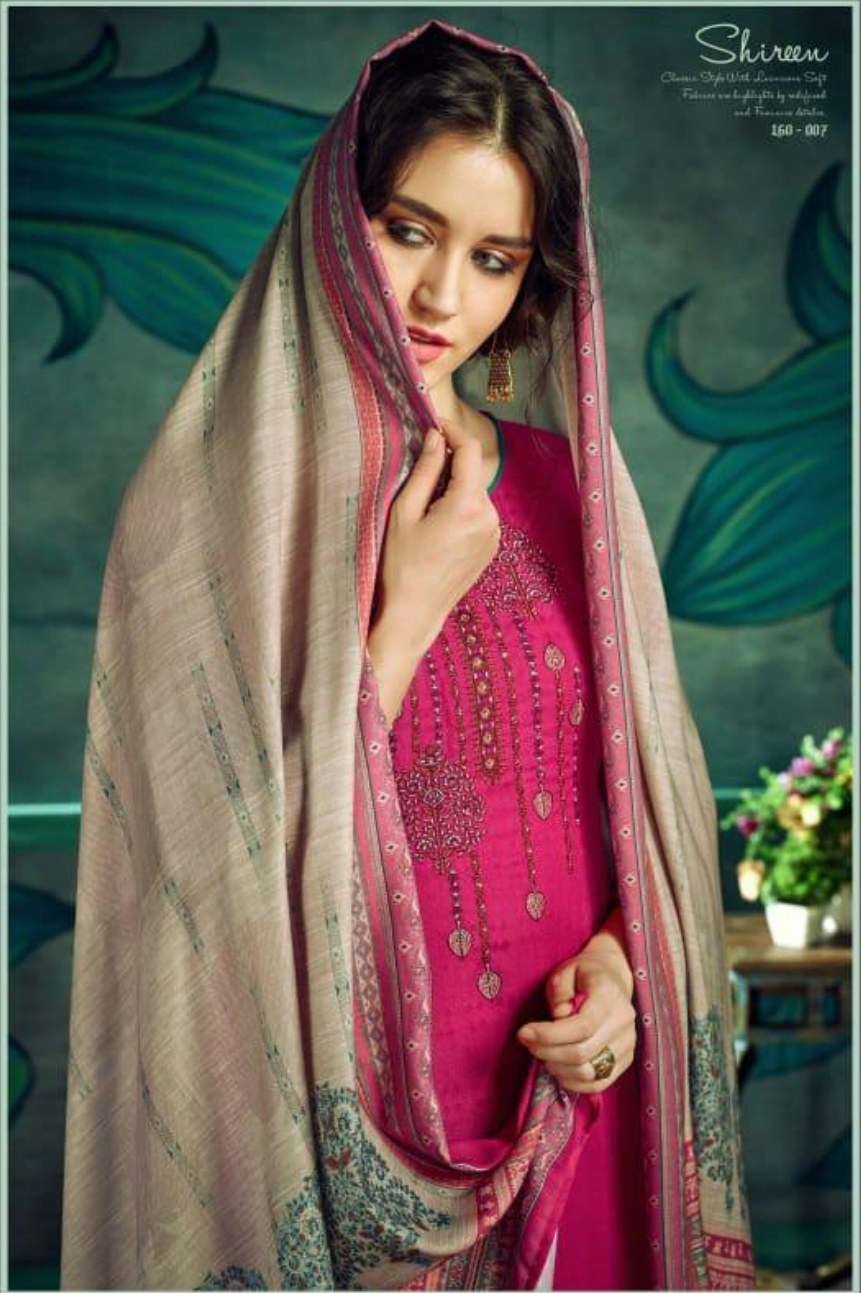

Shireen
Vol-02

TEXTILE DEAL

Shireen

Classic Style With Luxurious Soft
Fabrics are highlighted by colorful
and Fine work details.

160 - 003

TEXTILE DEAL

Shireen

Classic Style With Luxurious Soft
Fabrics are highlighted by red/green
and Fauxwork details.

TEXTILE DEAL

Shireen

Charme Style With Luxurious Soft
Fabric, exquisitely detailed
and Finest details

160 - 001

TEXTILE DEAL

TEXTILE DEAL

TEXTILE DEAL

Shireen