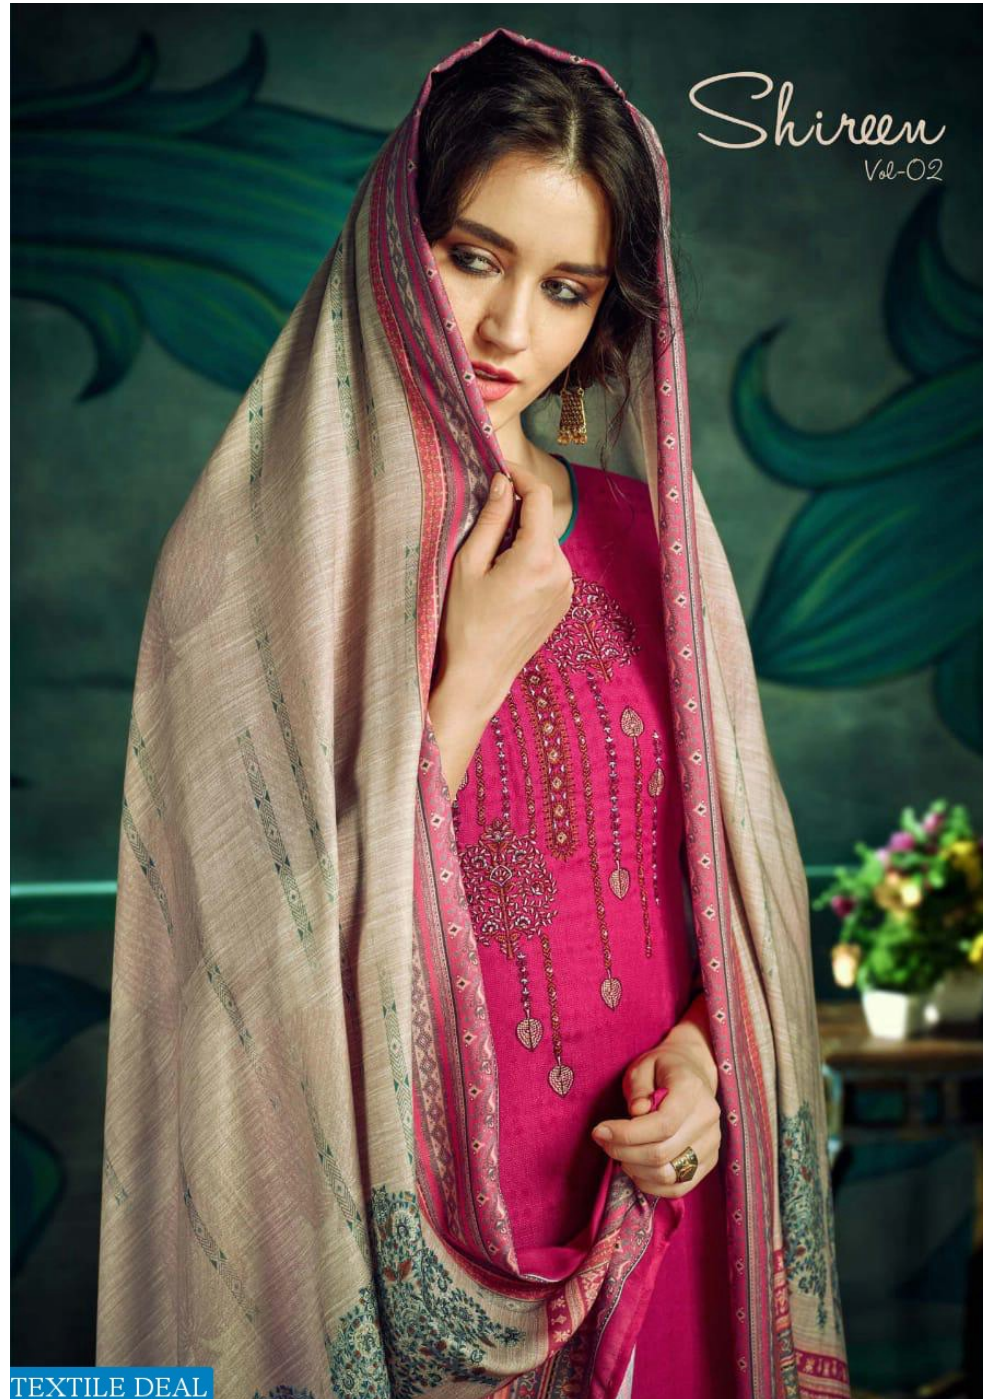

Shireen
Vol-02

TEXTILE DEAL

Shireen

Classic Style With Luxurious Soft
Fabrics are highlighted by colorful
and Fine work details.

160 - 003

TEXTILE DEAL

Shireen

Classic Style With Luxurious Soft
Fabrics are highlighted by red/green
and Fauxwork details.

160 - 004

TEXTILE DEAL

Shireen

Charme Drape With Luxurious Soft
Fabric and highlights by soft glow
and French embroidery

160 - 006

TEXTILE DEAL

160 - 001

160 - 002

160 - 003

160 - 004

160 - 005

160 - 006

160 - 007

160 - 008

Shireen

Classic Style With Luxurious Soft
Fabrics are highlighted by richly
and Traditional Motifs
160 - 002

TEXTILE DEAL

Shireen

Charme Style With Luxurious Soft
Fabric, exquisitely detailed
and Finest details

160 - 001

TEXTILE DEAL

TEXTILE DEAL

TEXTILE DEAL

Shireen