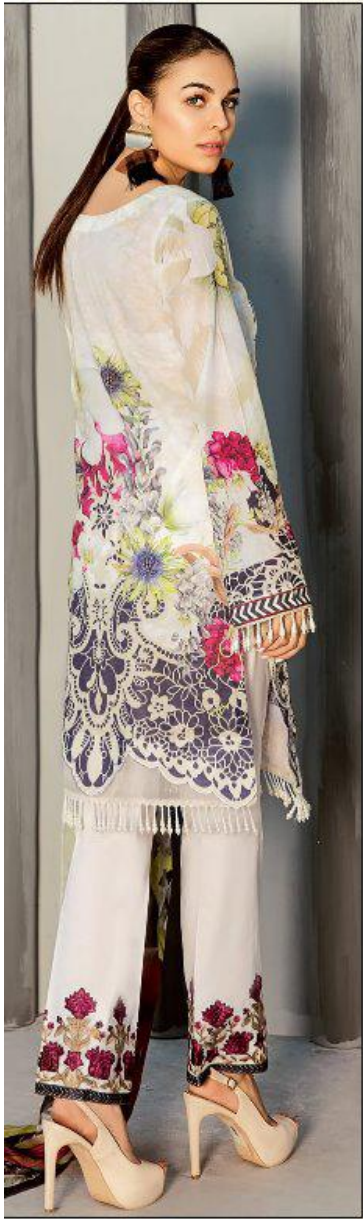

Firdous

EXCLUSIVE COLLECTION

Vol-5

Firdous
EXCLUSIVE COLLECTION
Vol-5

7003

Shree
PACER

Firdous
EXCLUSIVE COLLECTION
Vol-5

Hellow to everyone

present new looking and stylish printed designs

Firdous

EXCLUSIVE COLLECTION

Vol-5

D.NO.-	TOP	BOTTOM	DUPATTA	CHIFFON DUPATTA RATE	COTTON DUPATTA RATE
7001	PURE COTTON PRINT WITH HEAVY EMBROIDERY	SEMILAWN	CHIFFON / COTTON MAL MAL PRINTED	730	790
7002	PURE COTTON PRINT WITH HEAVY EMBROIDERY	SEMILAWN	CHIFFON / COTTON MAL MAL PRINTED	740	800
7003	PURE COTTON PRINT WITH HEAVY EMBROIDERY	SEMILAWN	CHIFFON / COTTON MAL MAL PRINTED	710	770
7004	PURE COTTON PRINT WITH SELF EMBROIDERY	SEMILAWN	CHIFFON / COTTON MAL MAL PRINTED	750	810
7005	PURE COTTON PRINT WITH HEAVY EMBROIDERY	SEMILAWN	CHIFFON / COTTON MAL MAL PRINTED	730	790
7006	PURE COTTON PRINT WITH HEAVY EMBROIDERY	SEMILAWN	CHIFFON / COTTON MAL MAL PRINTED	720	780