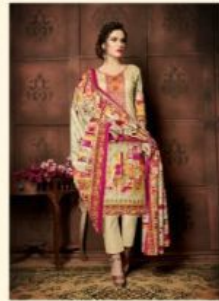

Code.No.2008