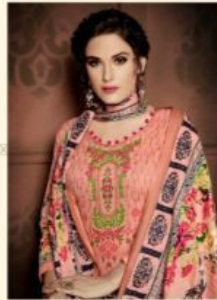

Code.No.2010