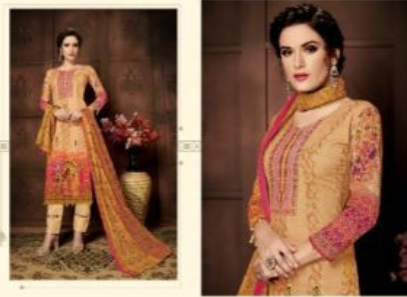

Code.No.2003