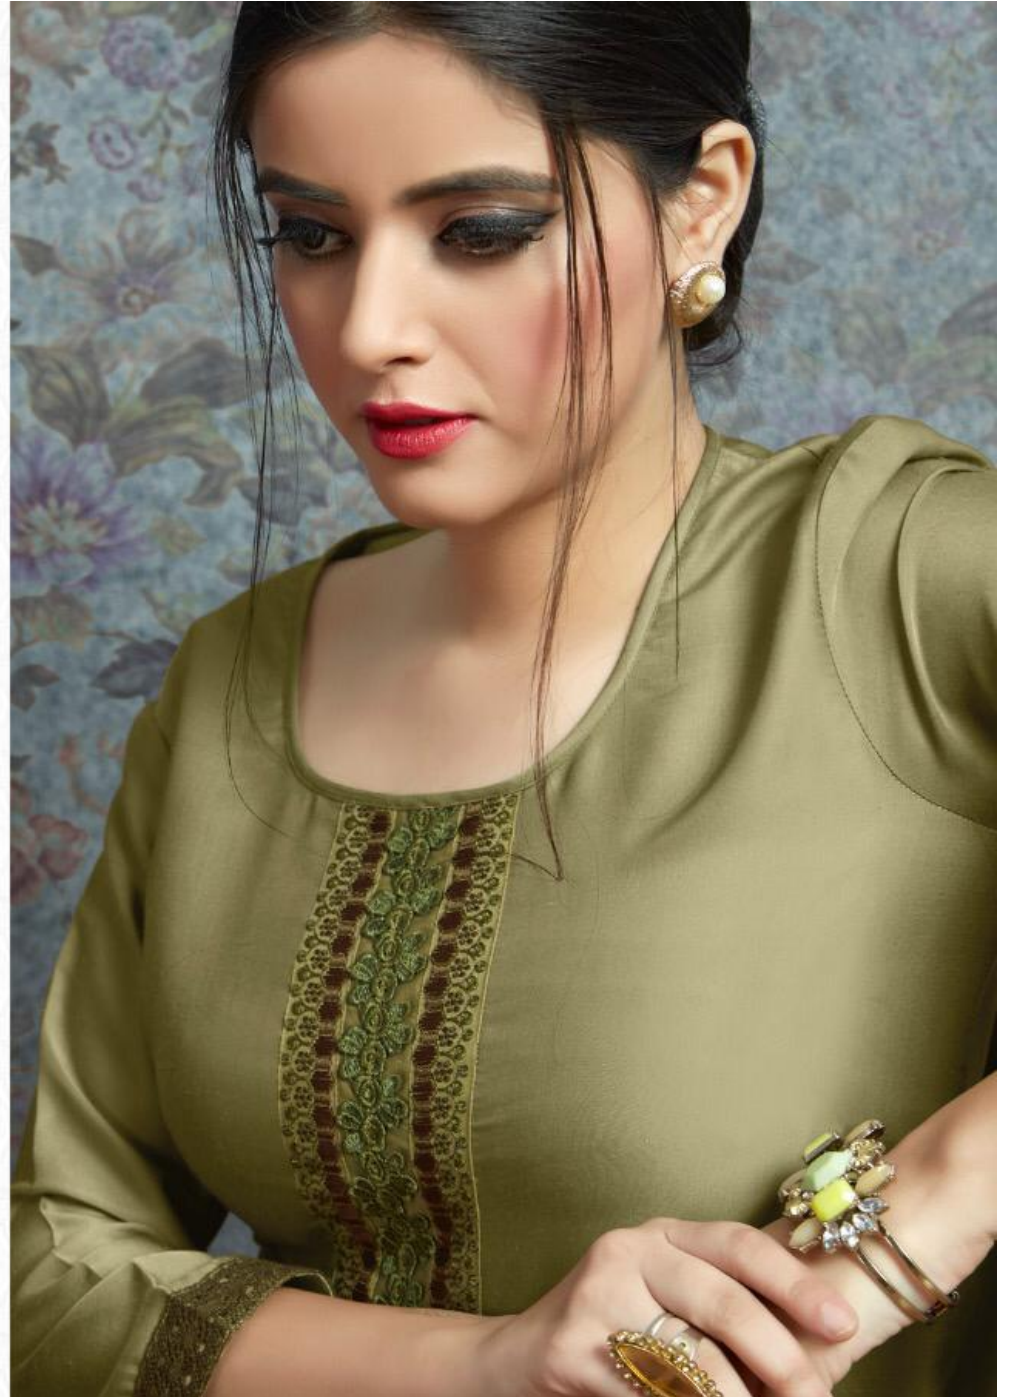

GULZAR®

FASHIONS OF YESTERDAY MAY FADE TOMORROW. BUT THERE ARE SOME THAT LAST THE PASSAGE OF TIME.
THESE ARE SOME SUCH DESIGNS, CUSTOM-MADE FOR YOU