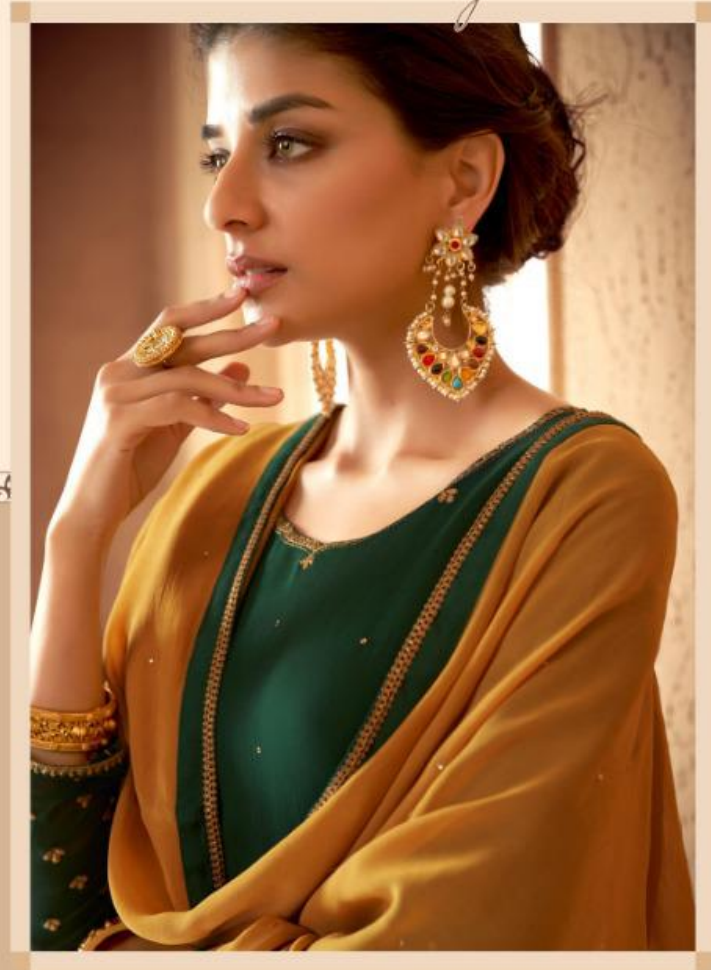

KALINA
CELEBRATION OF SEASONS

ETHNIC
Beauty

Design-3004

Design-3002

CLASSIC
Beauty

THE
BEA
UTI
FULL
style

Design-3002

FLORAL
Beauty

S

GLAMOUR
Beauty

Design-3003

MAJESTIC *Beauty*

Design-3001

DEEPLY GIVE PERFECT COLLECTION

FASHION
SAYS
"ME TOO"

STYLE SAYS
"ME ONLY"