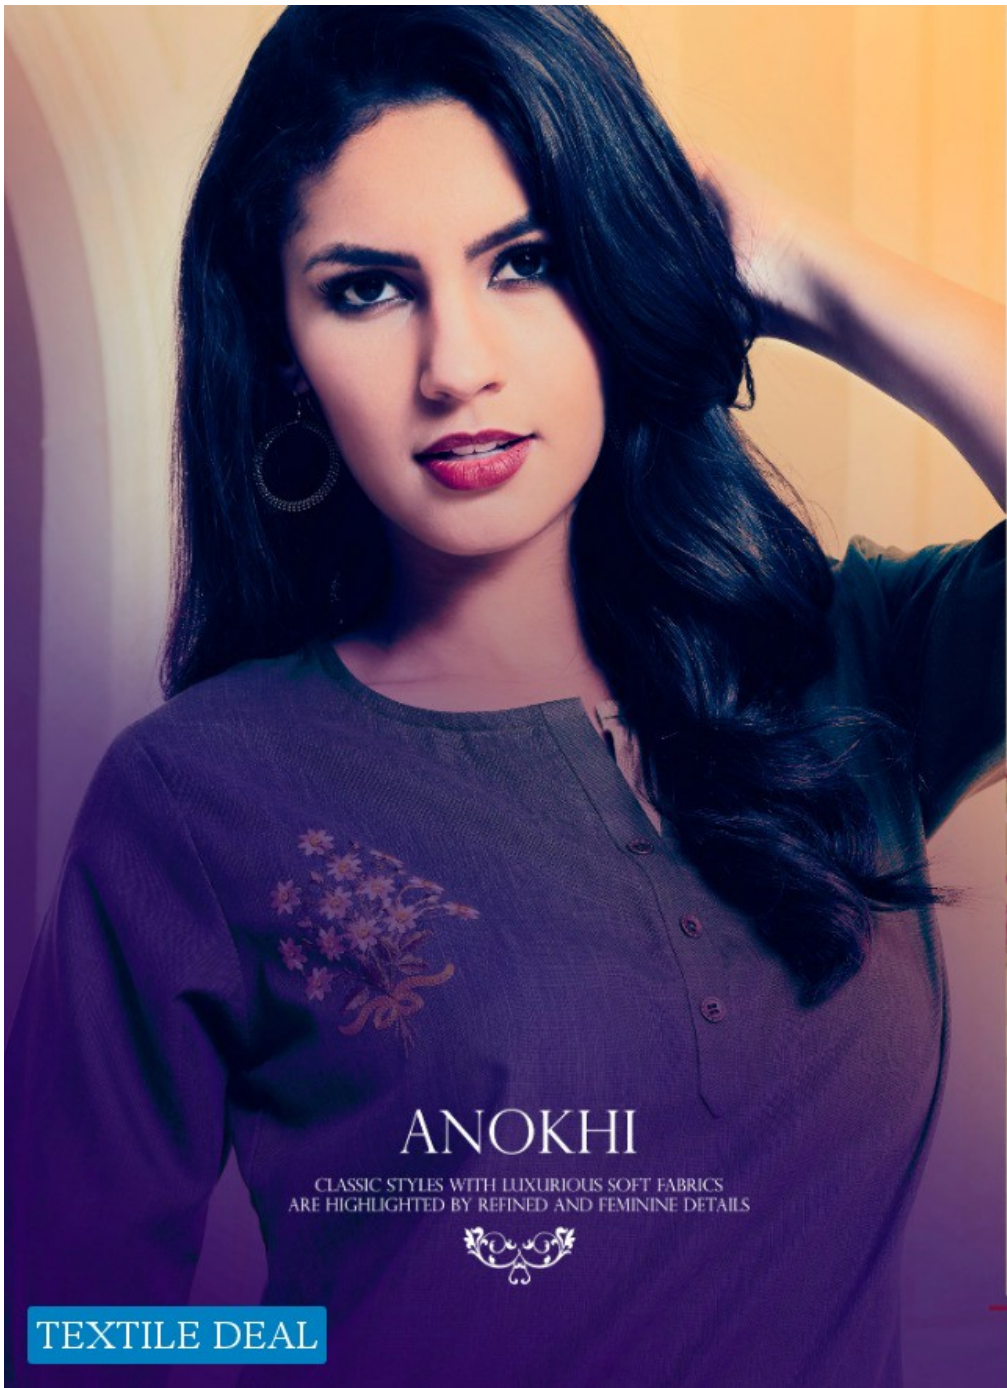

BAANVI[®]

ANOKHI

BAANVI®

204

TEXTILE DEAL

ANOKHI

CLASSIC STYLES WITH LUXURIOUS SOFT FABRICS
ARE HIGHLIGHTED BY REFINED AND FEMINE DETAILS

TEXTILE DEAL