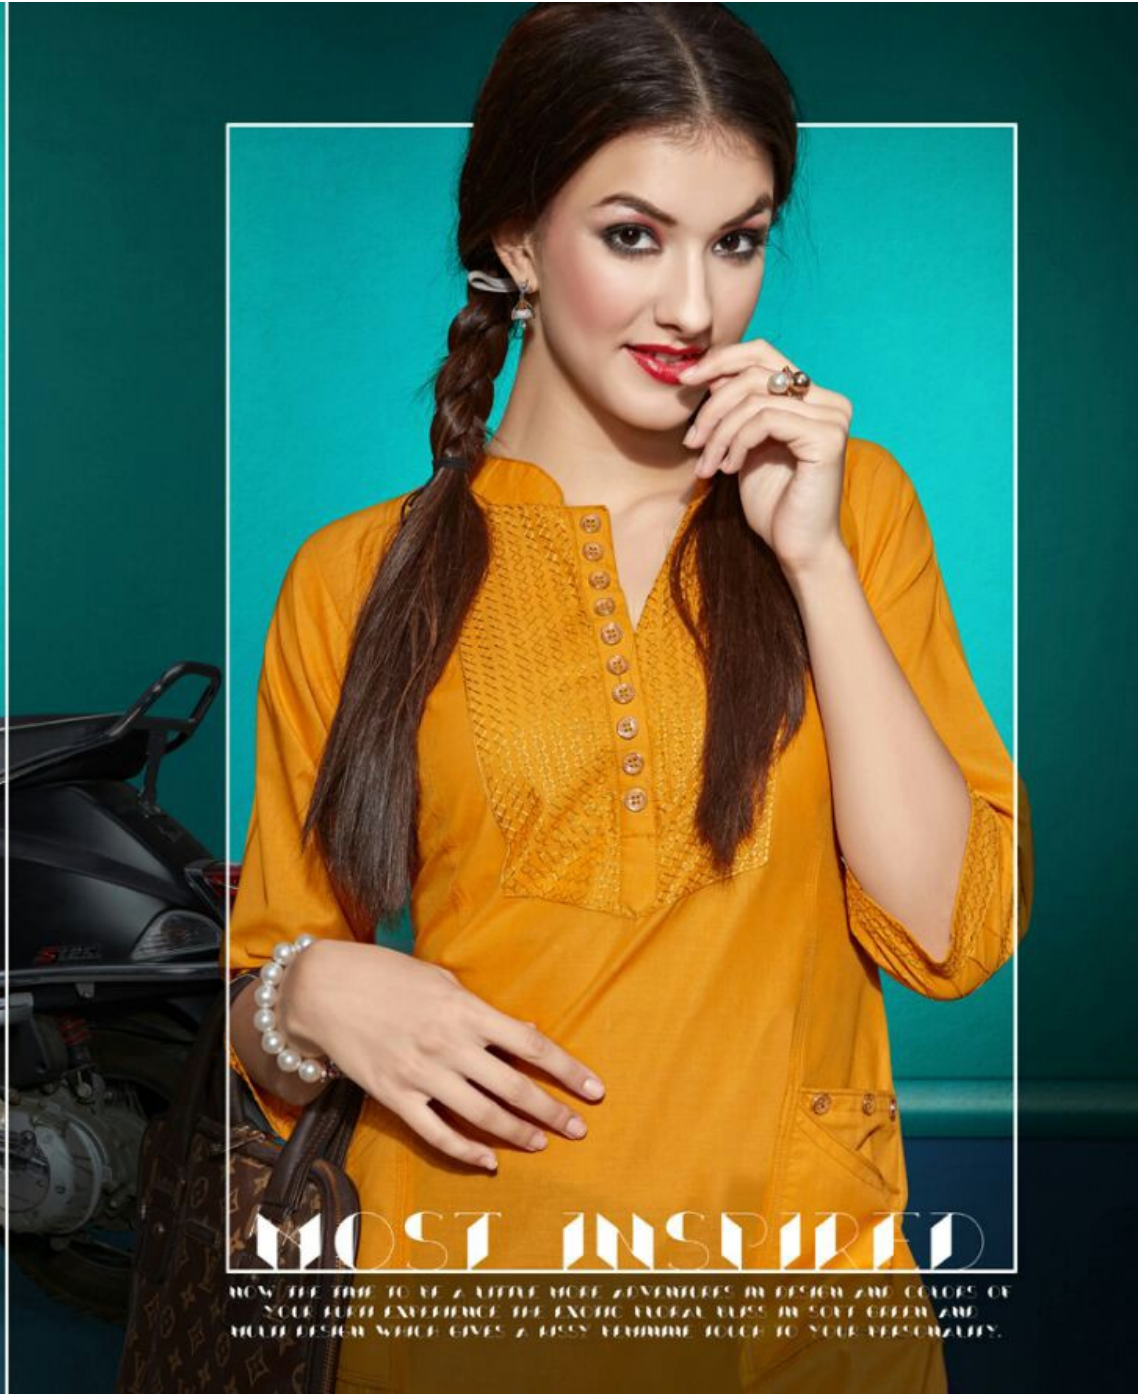

MOST INSPIRED

NOW THE TIME TO BE A VIBRANT, MODERN, ZENITHAL, INFLUENTIAL, COOL, OF THE
NEW, FRESH EXPERIENCE, THE EXOTIC, VAGRA, VIBES, IN SOFT, GREEN, AND
MODERN, VIBES, GIVES A FRESH, VIBRANT, TOUCH TO YOUR APPAREL.