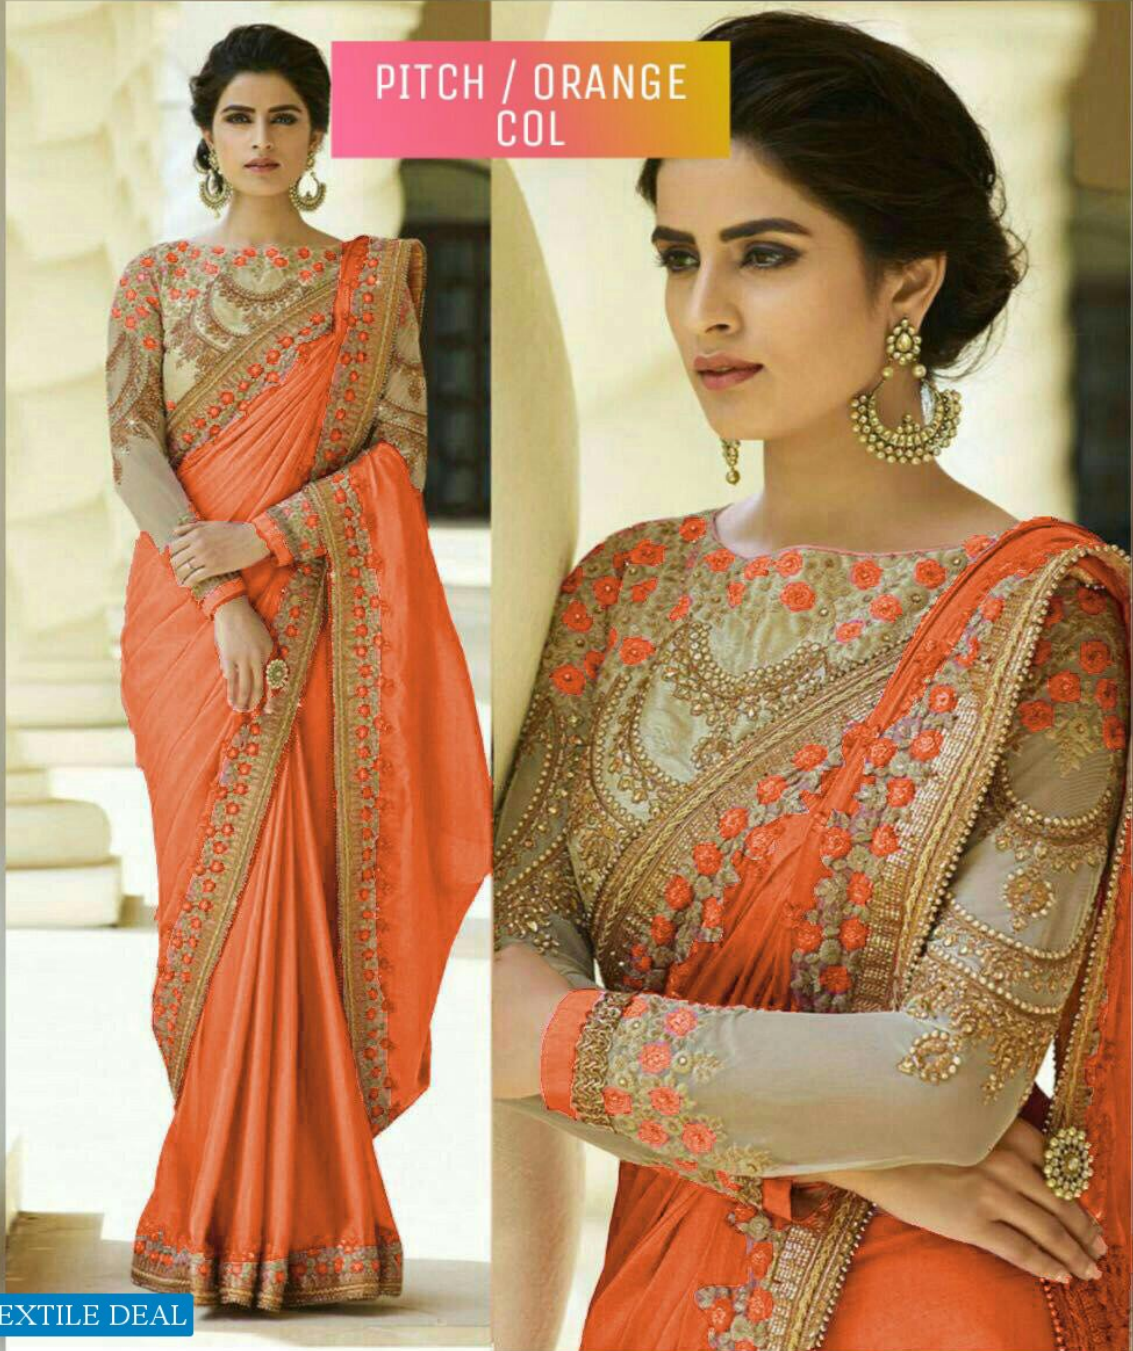

WINE /PURPLE
COL

TEXTILE DEAL

PITCH / ORANGE
COL

TEXTILE DEAL

COFFE COL

TEXTILE DEAL

BLACK COL

TEXTILE DEAL

DARK GAJRI

TEXTILE DEAL

NAVI BLUE

TEXTILE DEAL

TEXTILE DEAL

RED

TEXTILE DEAL

Lite Gajri