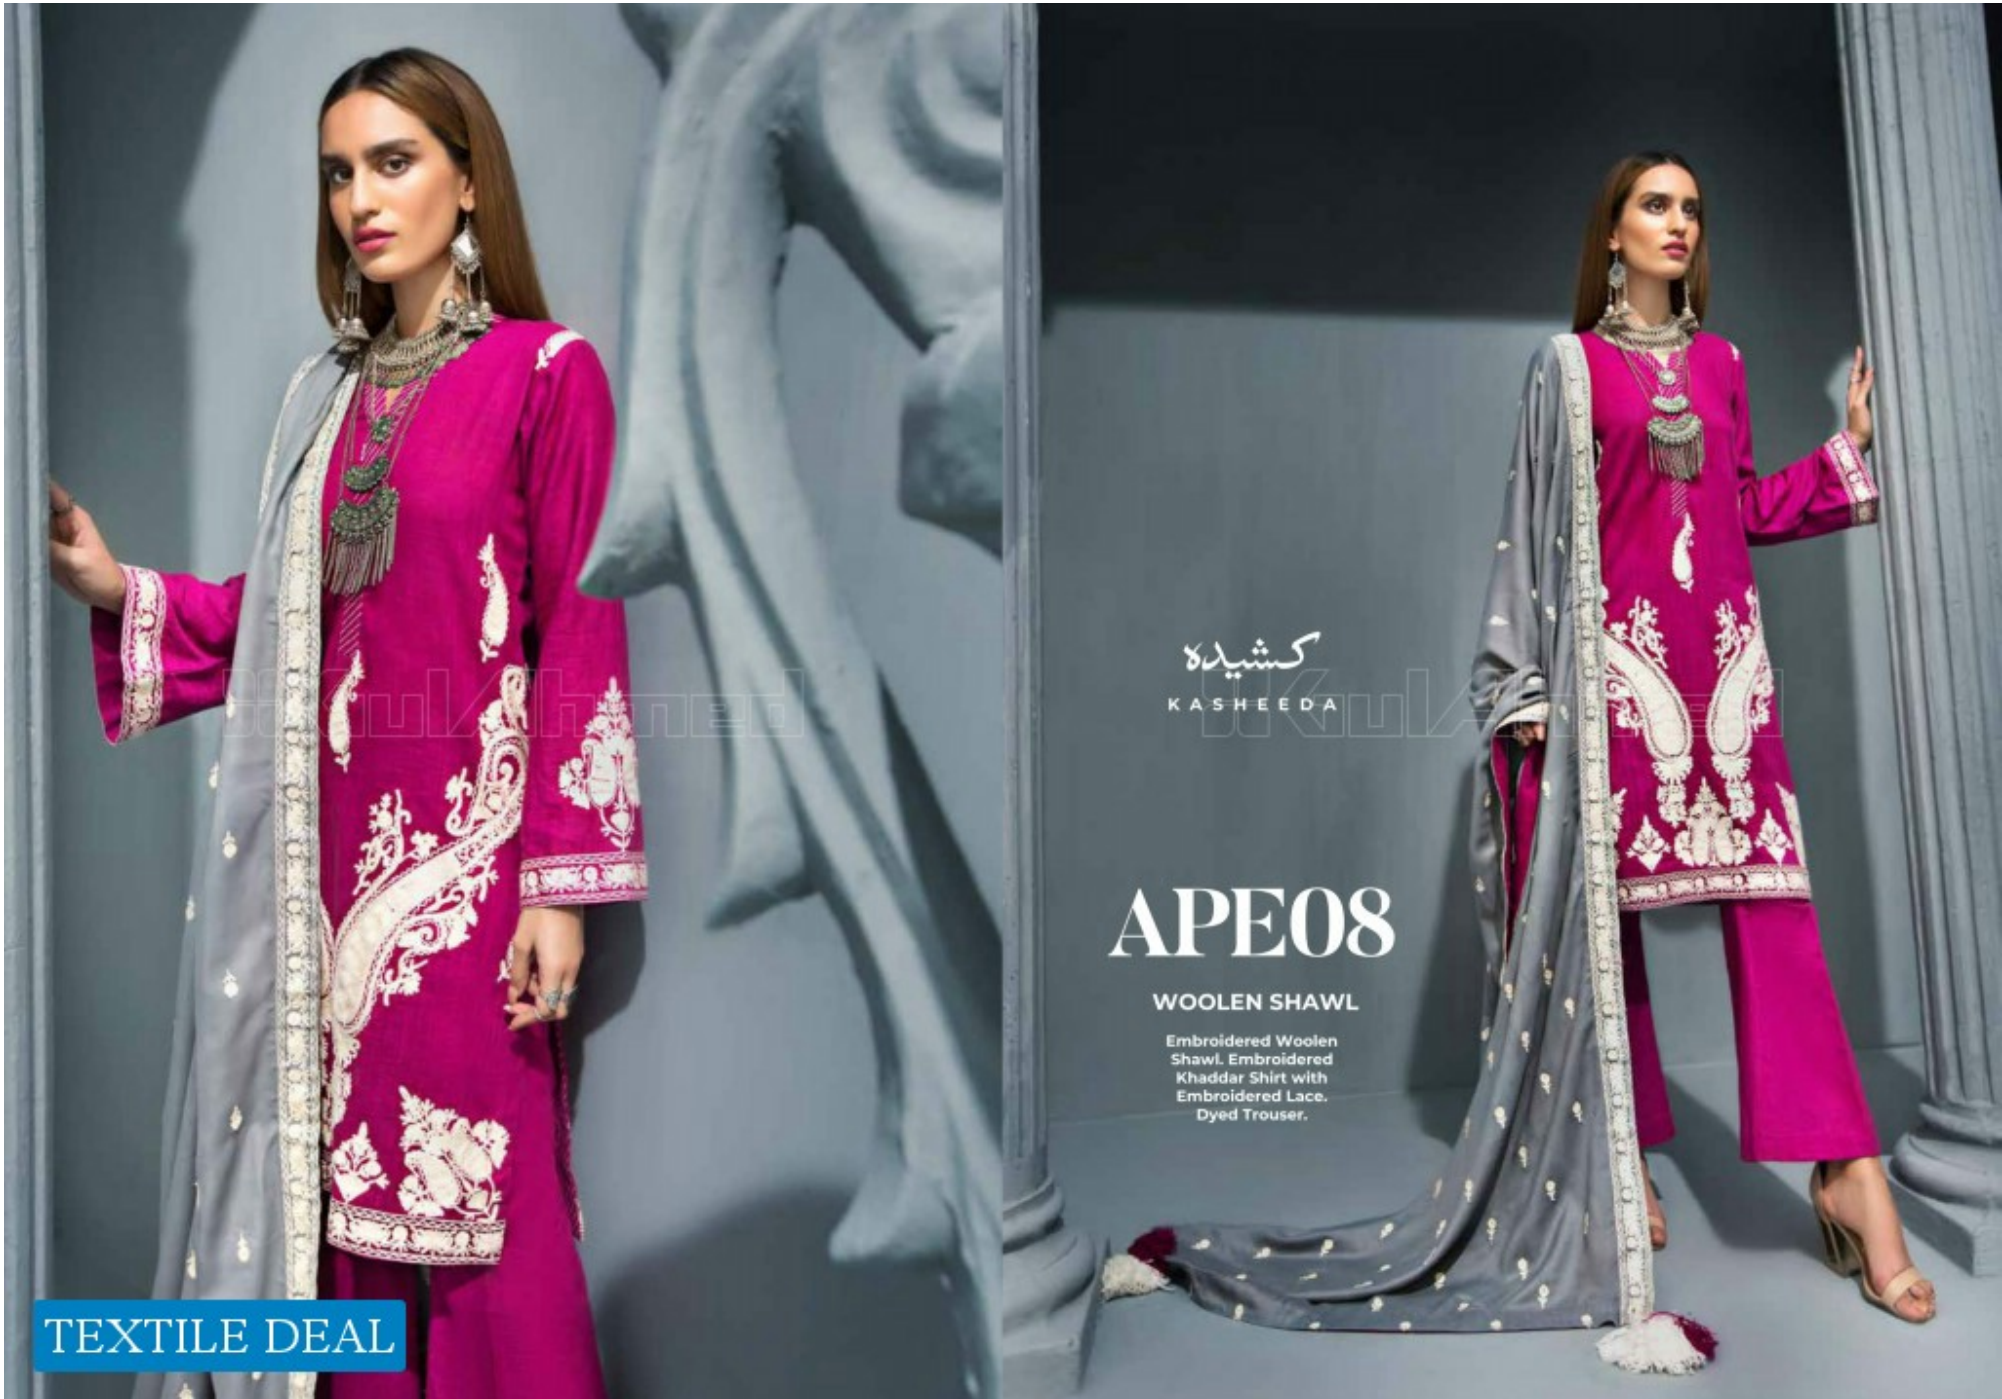

کاشیدا
KASHEEDA

APE08

WOOLEN SHAWL

Embroidered Woolen
Shawl. Embroidered
Khaddar Shirt with
Embroidered Lace.
Dyed Trousers.

TEXTILE DEAL